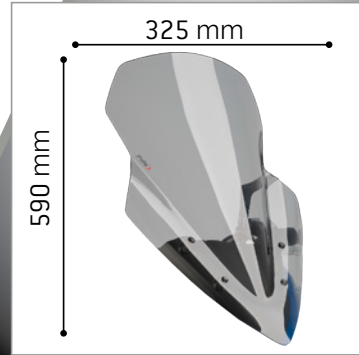

SUZUKI GSX-S1000F 15-

Since 1964
Puig
Hi-Tech Parts

Touring windshield

◀◀ Max. protection +135mm (5^{1/3}") ▶▶

TOURING+VISOR 7641H

TOURING 7640H

OEM

If you're looking for quality motorcycle windshields & fairings, visit our website.