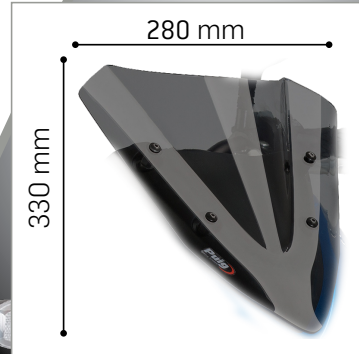

SUZUKI GSX-S1000F 15-

Racing Screen

◀◀ Difference -160mm (-6¹/₄) ▶▶

7639F

7639H

OEM

Learn more about motorcycle windshields and fairings we have.