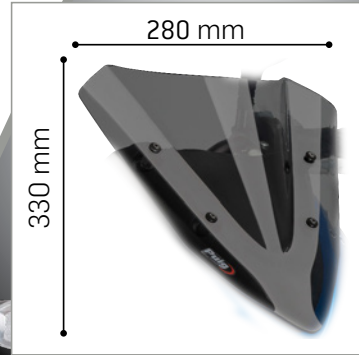

SUZUKI GSX-S1000F 15-

Since 1964
Puig
Hi-Tech Parts

Racing Screen

◀◀ Difference -160mm (-6¹/₄) ▶▶

7639F

7639H

OEM

If you're looking for quality motorcycle windshields & fairings, visit our website.