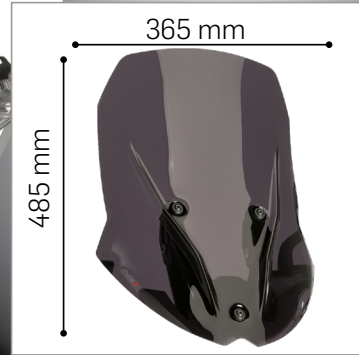

# MV AGUSTA STRADALE 15-

Since 1964  
**Puig**  
Hi-Tech Parts

## Touring Screen

◀◀ Max. protection +120mm (4<sup>3/4</sup>" ) ▶▶

TOURING+VISOR 7635H

TOURING 7634F

OEM

Learn more about motorcycle windshields and fairings we have.