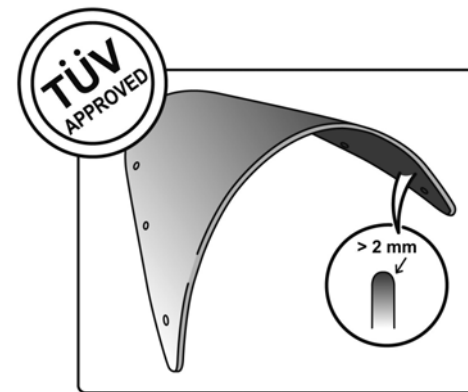

## TECHNICAL FEATURES

ROUNDED CONTOUR-PROFILE

Check the ABE HOMOLOGATION document if the product is homologated for your motorcycle

TÜV APPROVED