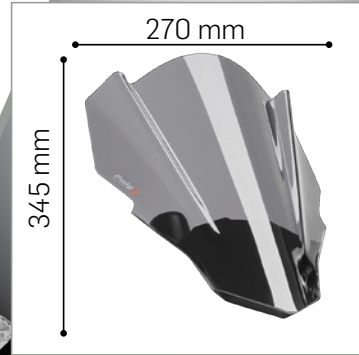

KAWASAKI NINJA 250SL 15-

Since 1964
Puig
Hi-Tech Parts

Z-Racing Screen

◀◀ Max. protection +65mm (2½") ▶▶

7630F

7630H

OEM

If you're looking for quality motorcycle windshields & fairings, visit our website.