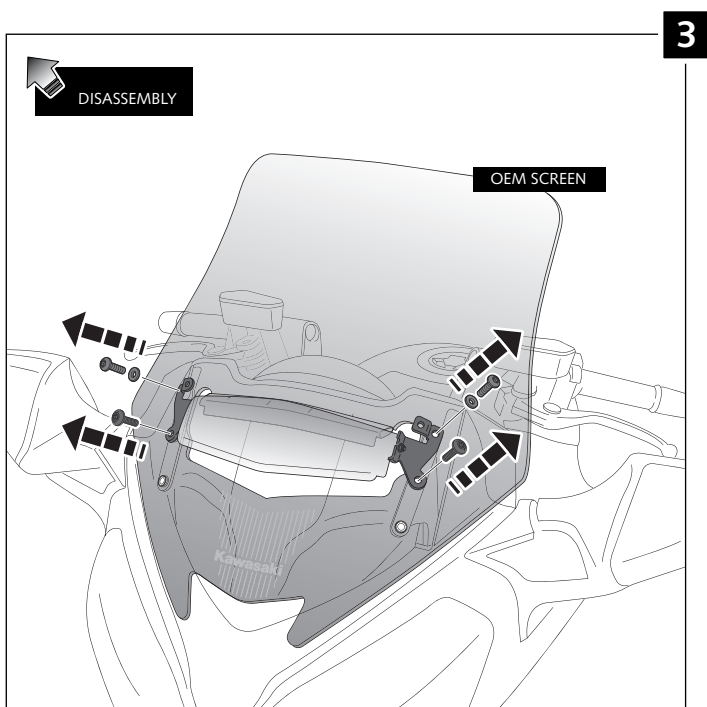

SCREEN FOR KAWASAKI GTR 1400 '15 -

MOUNTING INSTRUCTIONS