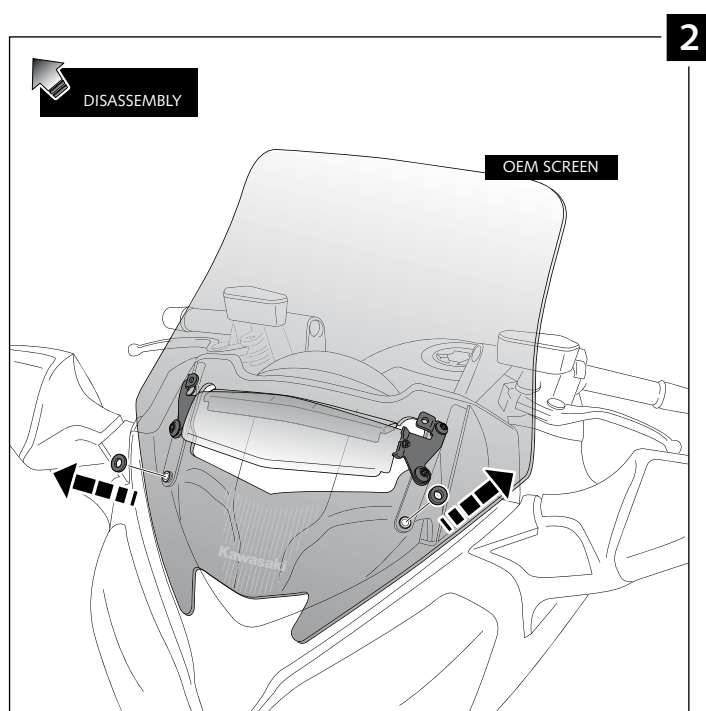

SCREEN FOR KAWASAKI GTR 1400 '15 -

MOUNTING INSTRUCTIONS