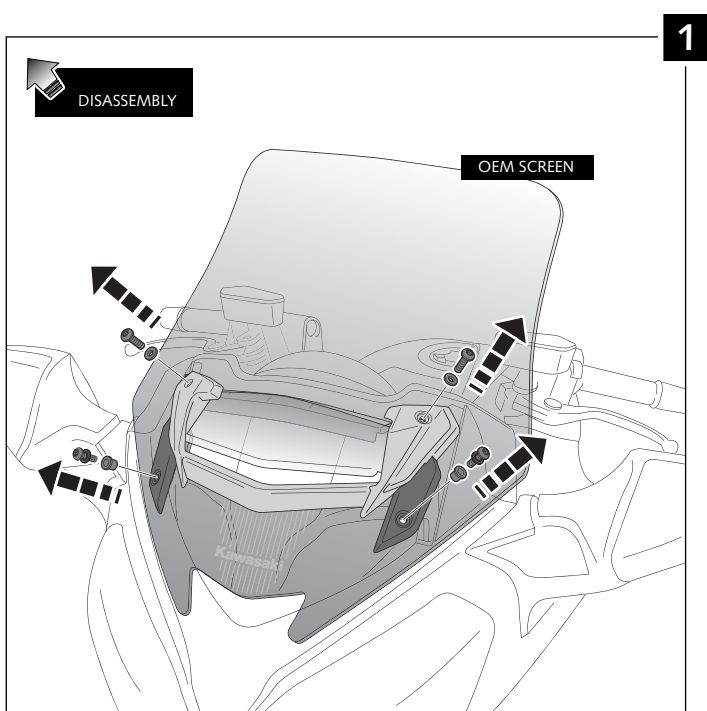

SCREEN FOR KAWASAKI GTR 1400 '15 -

MOUNTING INSTRUCTIONS