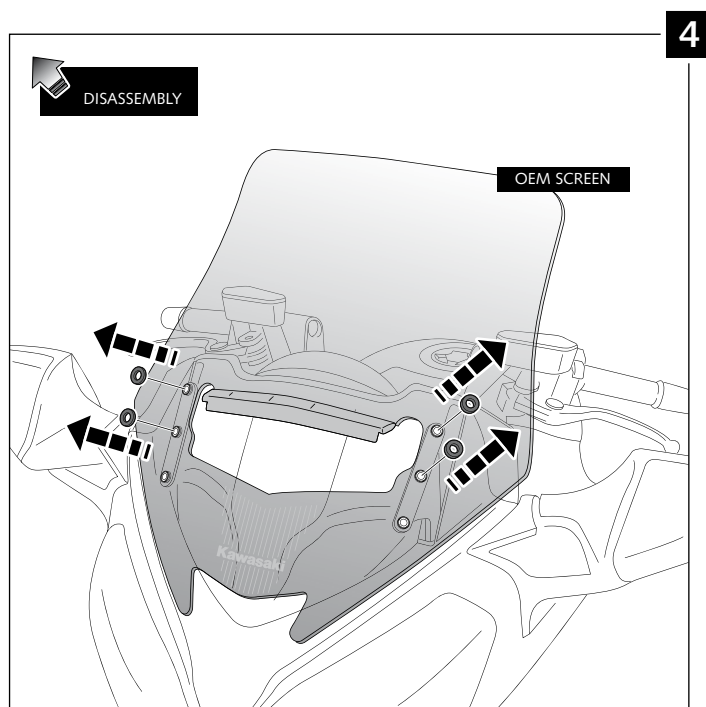

SCREEN FOR KAWASAKI GTR 1400 '15 -

MOUNTING INSTRUCTIONS