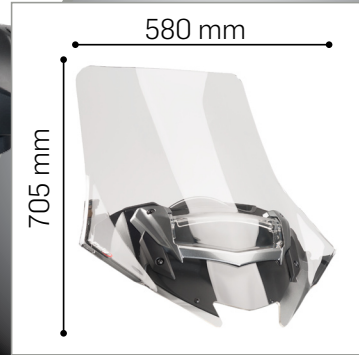

KAWASAKI GTR1400/CONCOURS 14 '15-16

Touring windshield

Max. protection +105mm (4^{1/8}")

Learn more about powersports parts on our website.

TOURING+VISOR 7629H

TOURING 7628W

OEM