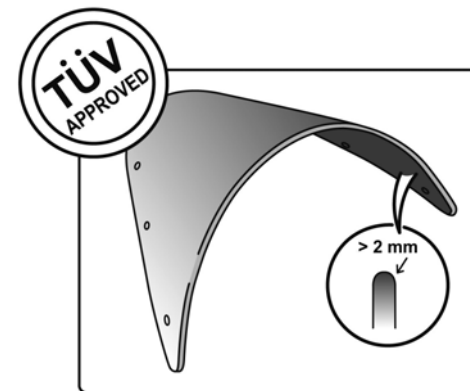

TECHNICAL FEATURES

Check the ABE HOMOLOGATION document if the product is homologated for your motorcycle

ROUNDED CONTOUR-PROFILE

TÜV APPROVED