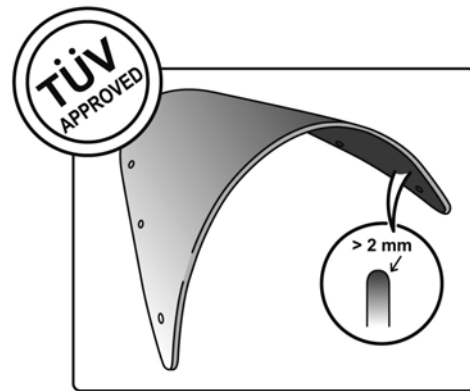

## TECHNICAL FEATURES

Check the ABE HOMOLOGATION document if the product is homologated for your motorcycle

Check the ABE HOMOLOGATION document if the product is homologated for your motorcycle

ROUNDED CONTOUR-PROFILE