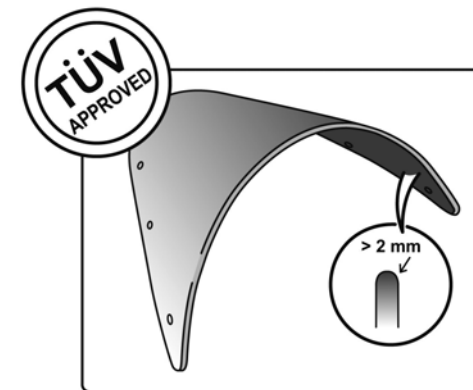

TECHNICAL FEATURES

ROUNDED CONTOUR-PROFILE

Check the ABE HOMOLOGATION document if the product is homologated for your motorcycle

TÜV APPROVED