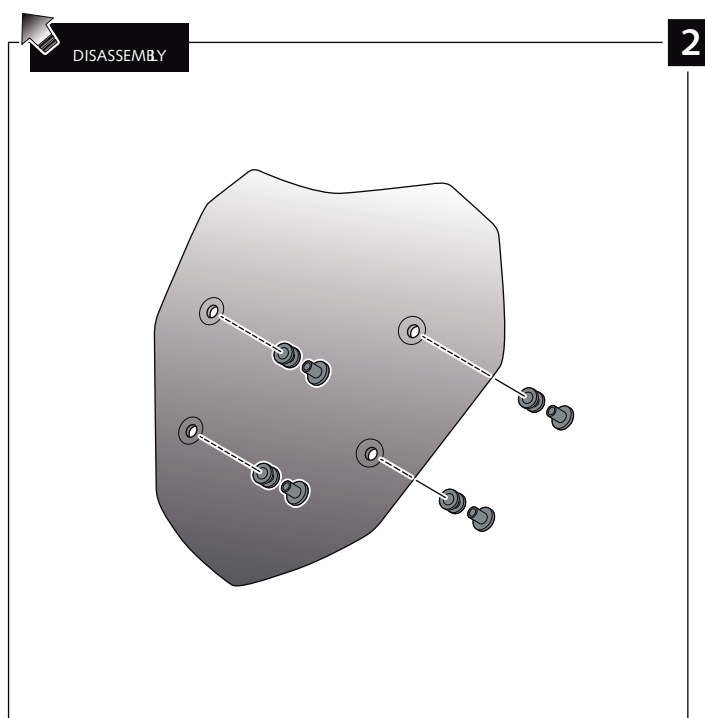

TOURING SCREEN FOR
BMW S1000XR '15-

Ref.: 7619

 1 person	 15 min	Easy
		Intermediate
		Difficult

ID	PART	DESCRIPTION	QTY	REF.
1		Touring screen	1	7619H/W/F/NM3

RING SCREEN FOR BMW S1000XR '15-

MOUNTING INSTRUCTIONS

MULTI-ADJUSTABLE VISOR

Ref.: 6007

Ref.: 5852

Ref.: 5853

Smoke

Clear

1 person

15 min