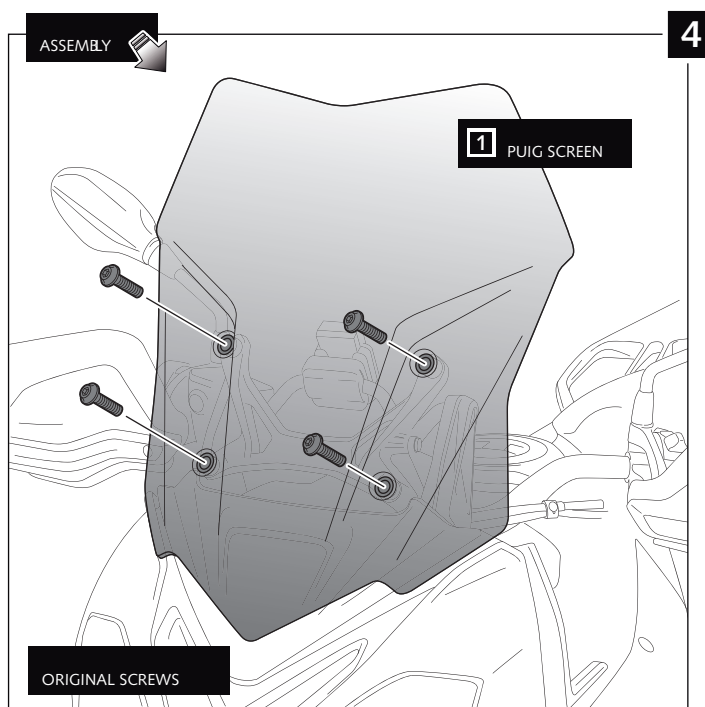

TOURING SCREEN FOR
BMW S1000XR '15-

Ref.: 7619

 1 person	 15 min	Easy
		Intermediate
		Difficult

ID	PART	DESCRIPTION	QTY	REF.
1		Touring screen	1	7619H/W/F/NM3

RING SCREEN FOR BMW S1000XR '15-

MOUNTING INSTRUCTIONS

MULTI-ADJUSTABLE VISOR

Ref.: 6007

Ref.: 5852

Ref.: 5853

Smoke

Clear

1 person

15 min

Easy

Intermediate

Difficult

Nota/Note:

If the visor is supplied along with the windscreen, the windscreen will come factory-drilled so no drilling is necessary.

ID.	PART	DESCRIPTION	QTY.
1		Visor	1
2		Template	1
3		Multi-adjustable mechanism	2
4		Cap	4
5		Plastic thread fastener M6x12	8