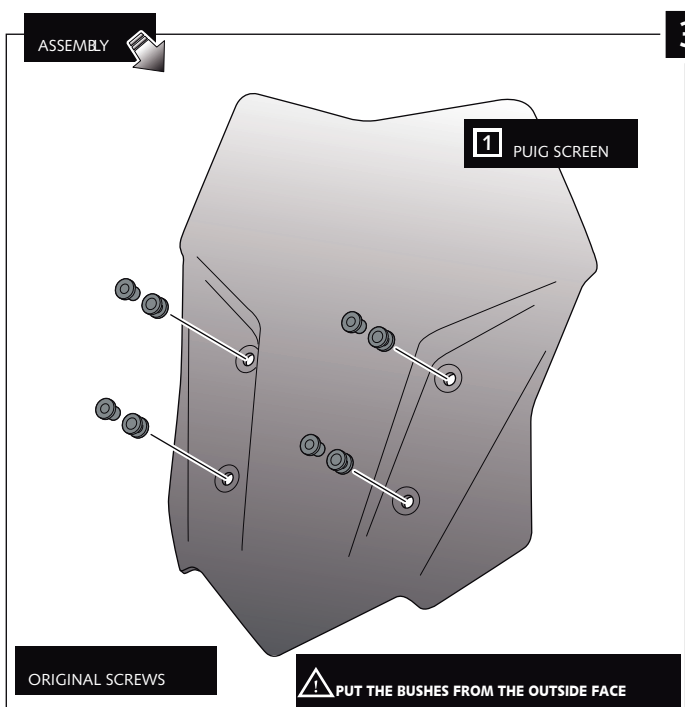

TOURING SCREEN FOR
BMW S1000XR '15-

Ref.: 7619

 1 person	 15 min	Easy
		Intermediate
		Difficult

ID	PART	DESCRIPTION	QTY	REF.
1		Touring screen	1	7619H/W/F/NM3

RING SCREEN FOR BMW S1000XR '15-

MOUNTING INSTRUCTIONS

MULTI-ADJUSTABLE VISOR

Ref.: 6007

Ref.: 5852

Ref.: 5853

Smoke

Clear

1 person

15 min

Easy

Intermediate

Difficult

Nota/Note:

If the visor is supplied along with the windscreen, the windscreen will come factory-drilled so no drilling is necessary.

ID.	PART	DESCRIPTION	QTY.
1		Visor	1
2		Template	1
3		Multi-adjustable mechanism	2
4		Cap	4
5		Plastic thread fastener M6x12	8

MULTI-ADJUSTABLE VISOR

MOUNTING INSTRUCTIONS

TYPE A

TYPE B

TYPE C