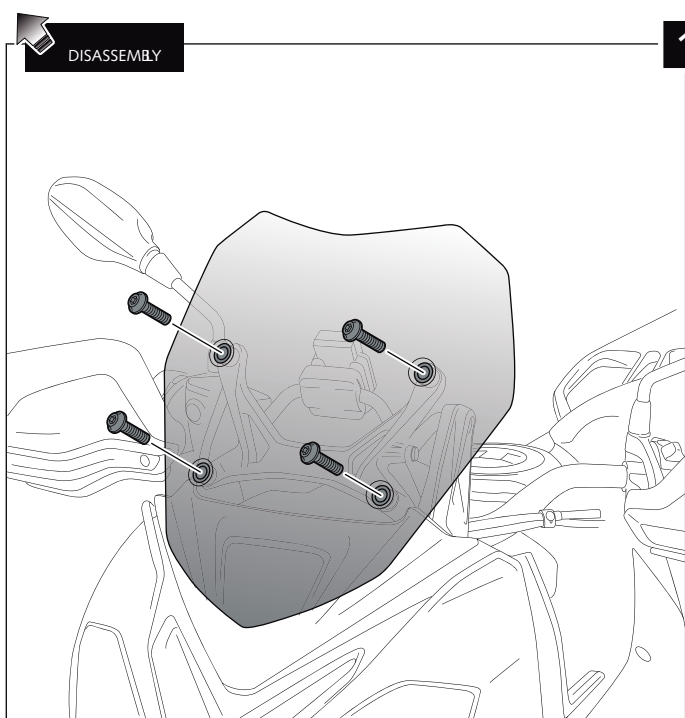

TOURING SCREEN FOR
BMW S1000XR '15-

Ref.: 7619

 1 person	 15 min	Easy
		Intermediate
		Difficult

ID	PART	DESCRIPTION	QTY	REF.
1		Touring screen	1	7619H/W/F/NM3

RING SCREEN FOR BMW S1000XR '15-

MOUNTING INSTRUCTIONS

MULTI-ADJUSTABLE VISOR

Ref.: 6007

Ref.: 5852

Ref.: 5853

Smoke

Clear

1 person

15 min

Easy

Intermediate

Difficult

Nota/Note:

If the visor is supplied along with the windscreen, the windscreen will come factory-drilled so no drilling is necessary.

ID.	PART	DESCRIPTION	QTY.
1		Visor	1
2		Template	1
3		Multi-adjustable mechanism	2
4		Cap	4
5		Plastic thread fastener M6x12	8