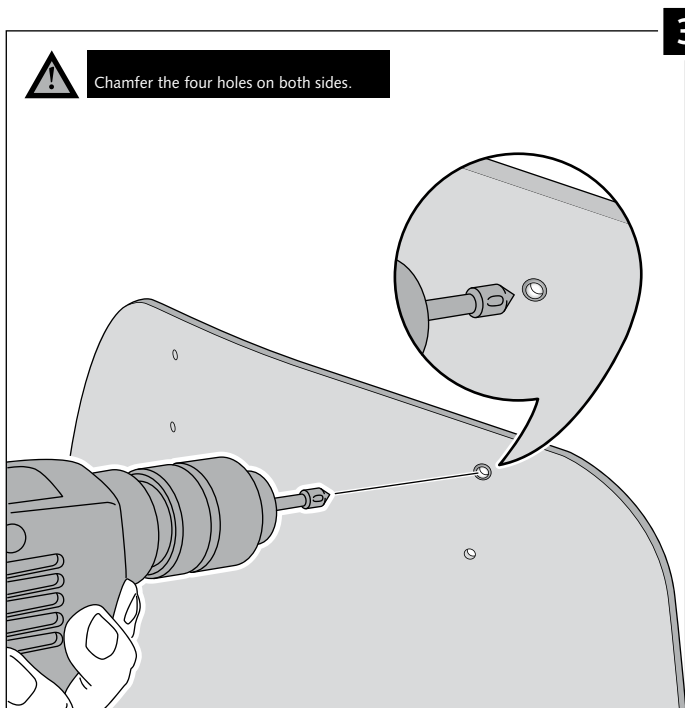

MULTI-ADJUSTABLE VISOR

MOUNTING INSTRUCTIONS

TYPE A