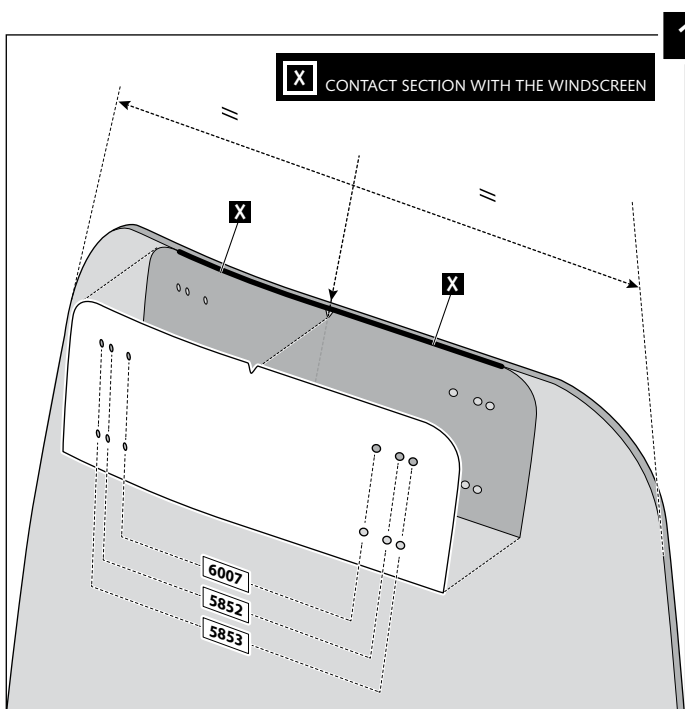

MULTI-ADJUSTABLE VISOR

MOUNTING INSTRUCTIONS

TYPE A