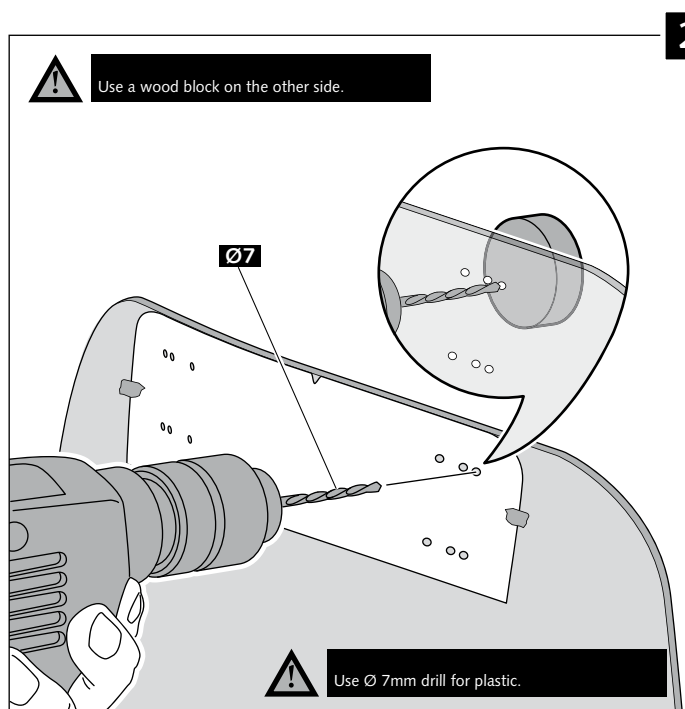

MULTI-ADJUSTABLE VISOR

MOUNTING INSTRUCTIONS

TYPE A