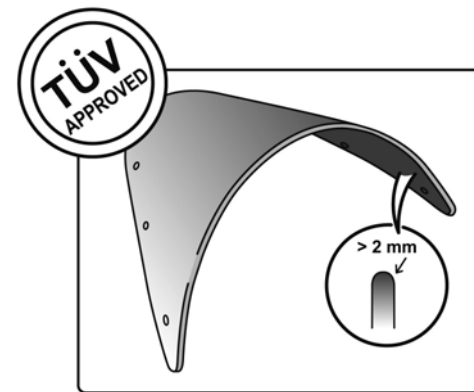

TECHNICAL FEATURES

Check the ABE HOMOLOGATION document if the product is homologated for your motorcycle

ROUNDED CONTOUR-PROFILE

TÜV APPROVED