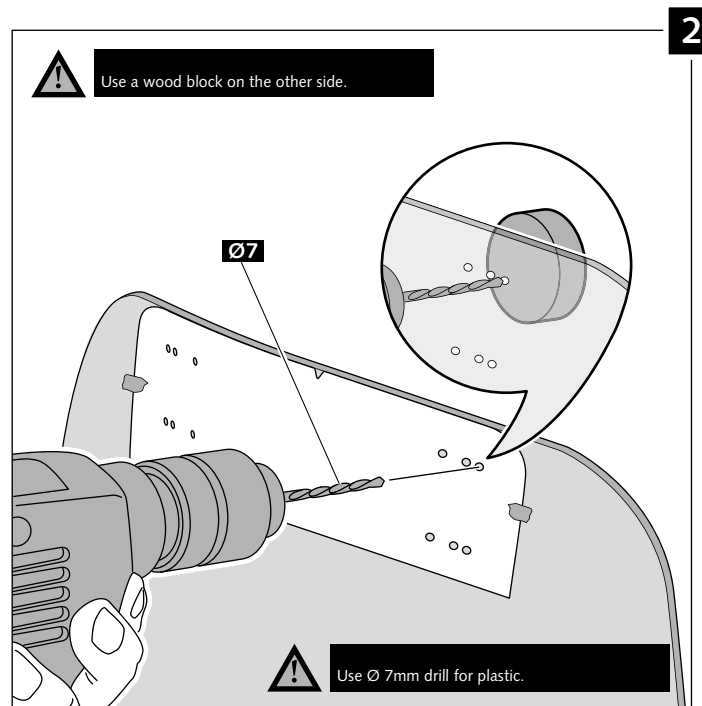

MULTI-ADJUSTABLE VISOR

MOUNTING INSTRUCTIONS

TYPE A