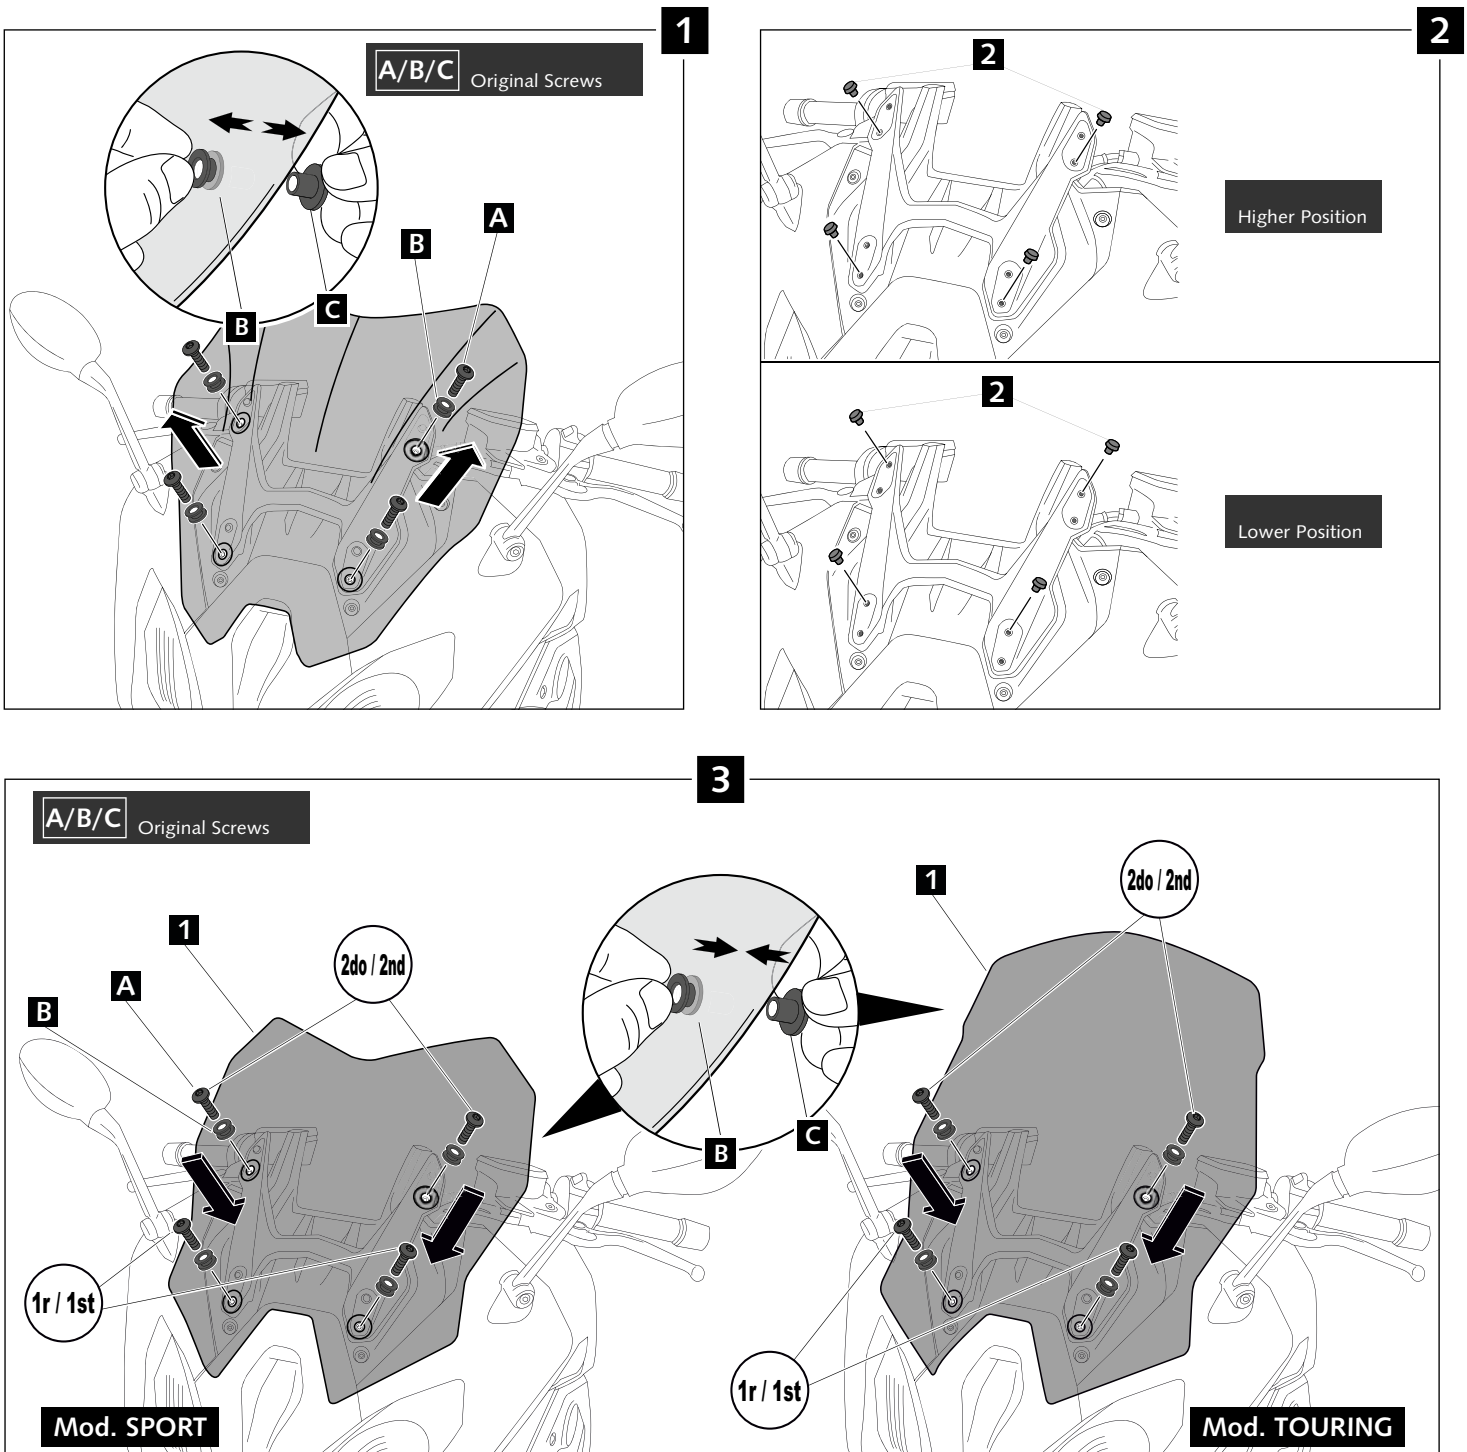

MOUNTING INSTRUCTIONS

SPORT WINDSHIELD FOR
BMW R1200RS '15 -

Mod. SPORT

Mod. TOURING

ID.	PART	DESCRIPTION	QTY.
1		Sport windshield	1
		Touring windshield	1
2		M5 thread cover (black)	4

MOUNTING INSTRUCTIONS

SPORT WINDSHIELD FOR BMW R1200RS '15 -

MULTI-ADJUSTABLE VISOR

Ref.: 6007

Ref.: 5852

Ref.: 5853

Smoke

Clear

1 person

15 min

Easy

Intermediate

Difficult

Note:

If the visor is supplied along with the windscreen, the windscreen will come factory-drilled so no drilling is necessary.

ID.	PART	DESCRIPTION	QTY.
1		Visor	1
2		Template	1
3		Multi-adjustable mechanism	2
4		Cap	4
5		Plastic thread fastener M6x12	8

MULTI-ADJUSTABLE VISOR

MOUNTING INSTRUCTIONS

TYPE A

MULTI-ADJUSTABLE VISOR

MOUNTING INSTRUCTIONS

TYPE B

MULTI-ADJUSTABLE VISOR

MOUNTING INSTRUCTIONS