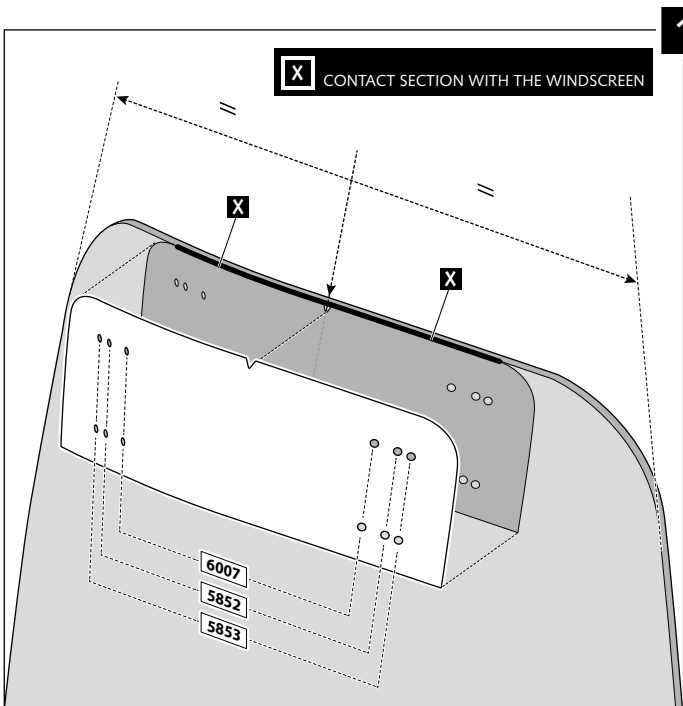

15 min

Easy

Intermediate

Difficult

Note:

If the visor is supplied along with the windscreen, the windscreen will come factory-drilled so no drilling is necessary.

ID.	PART	DESCRIPTION	QTY.
1		Visor	1
2		Template	1
3		Multi-adjustable mechanism	2
4		Cap	4
5		Plastic thread fastener M6x12	8

MULTI-ADJUSTABLE VISOR

MOUNTING INSTRUCTIONS

TYPE A

MULTI-ADJUSTABLE VISOR

MOUNTING INSTRUCTIONS

TYPE B

MULTI-ADJUSTABLE VISOR

MOUNTING INSTRUCTIONS