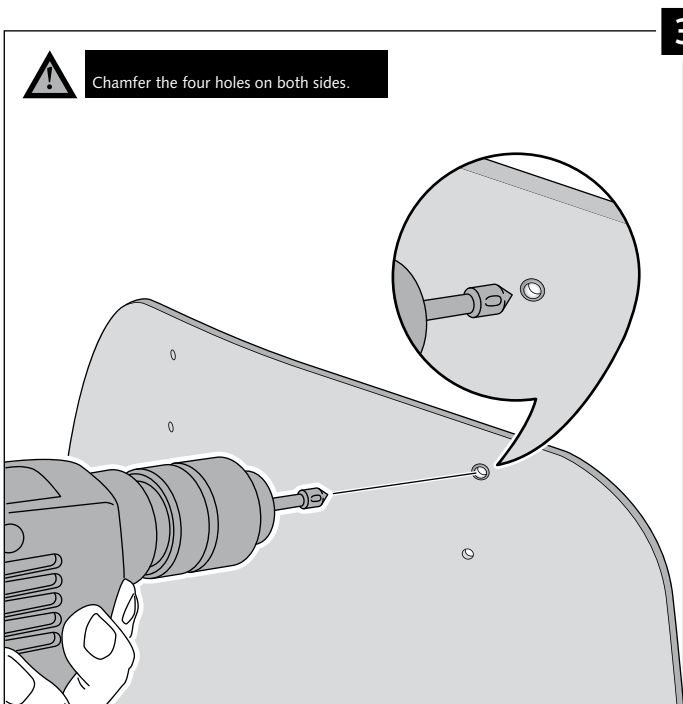

MULTI-ADJUSTABLE VISOR

MOUNTING INSTRUCTIONS

TYPE A