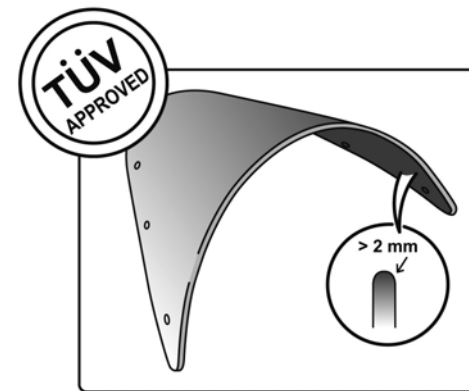

TECHNICAL FEATURES

Check the ABE HOMOLOGATION document if the product is homologated for your motorcycle

ROUNDED CONTOUR-PROFILE

TÜV APPROVED