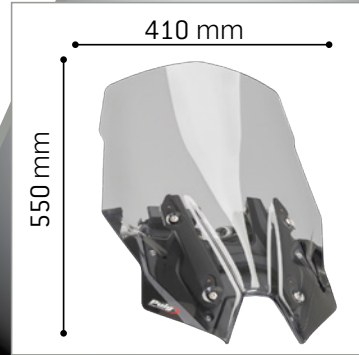

BMW R1200RS 15-

Since 1964
Puig
Hi-Tech Parts

Touring Screen

◀◀ Max. protection +95mm (3^{3/4}") ▶▶

TOURING+VISOR 7618H

TOURING 7617H

OEM

If you're looking for quality motorcycle windshields & fairings, visit our website.