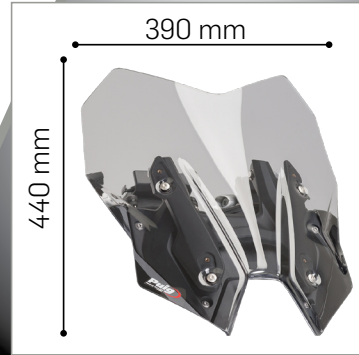

BMW R1200RS 15-

Since 1964
Puig
Hi-Tech Parts

Racing Screen

◀◀ Max. protection +20mm (+0^{3/4}) ▶▶

7616H

7616F

OEM

Learn more about motorcycle windshields and fairings we have.