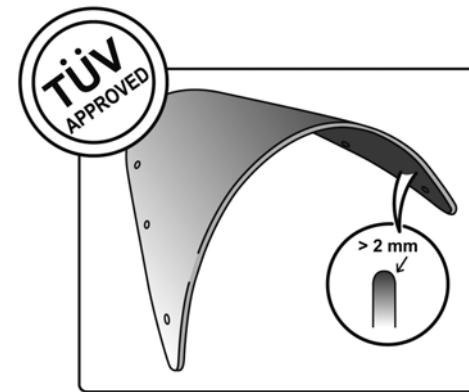

TECHNICAL FEATURES

ROUNDED CONTOUR-PROFILE

Check the ABE HOMOLOGATION document if the product is homologated for your motorcycle

TÜV APPROVED