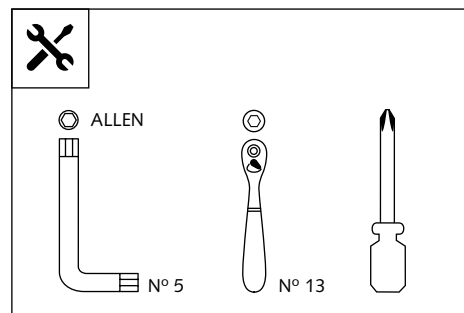

INFILL PANELS FOR YAMAHA MT-09

Ref.: 7612 J
(black colour)

Ref.: 7612 C
(carbon look)

ID.	PART	DESCRIPTION	QTY.
1		Infill panels	1
2		Right metal support	1
3		Left metal support	1
4		M8x30 ISO 7380 10.9 Allen screw (black)	2
5		M8 nut (black)	2
6		Silentblock	4
7		Plastic quarter turn rivet Ø6mm	2