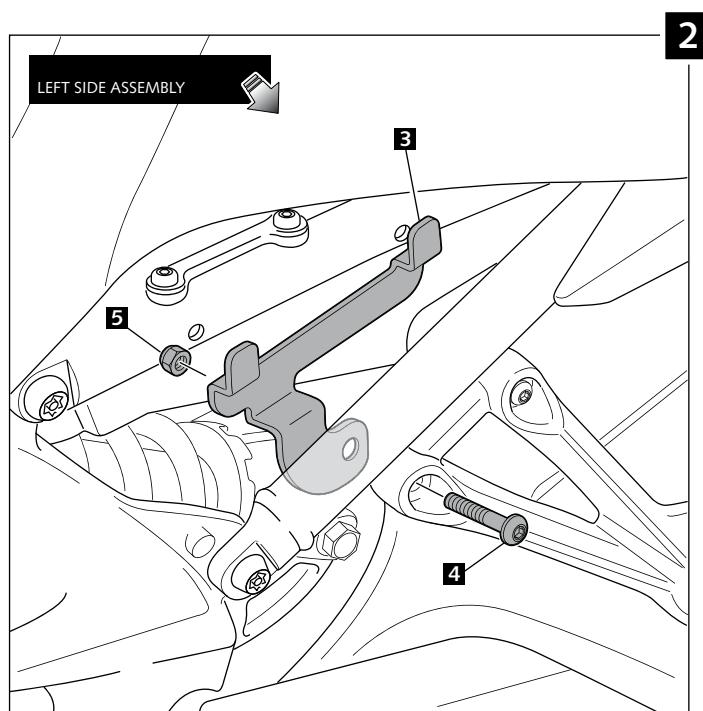

MOUNTING INSTRUCTIONS