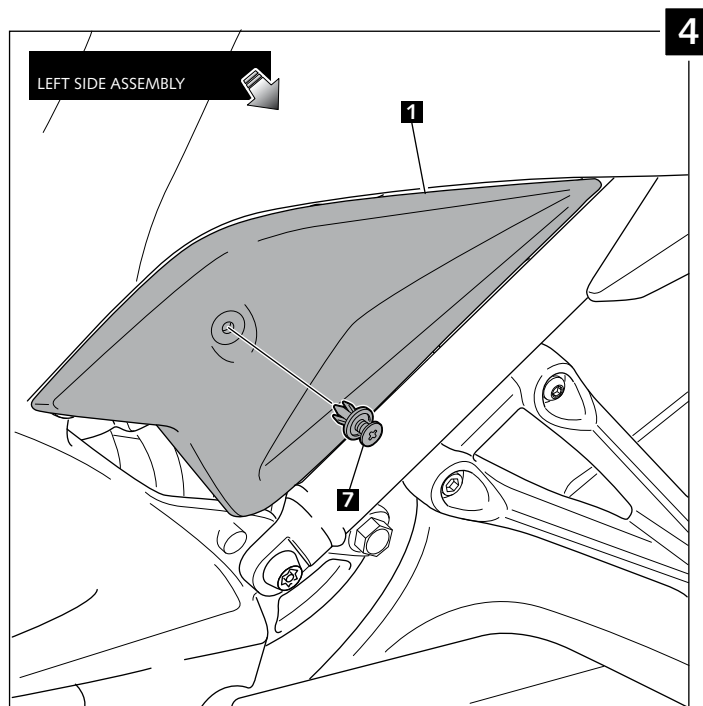

MOUNTING INSTRUCTIONS