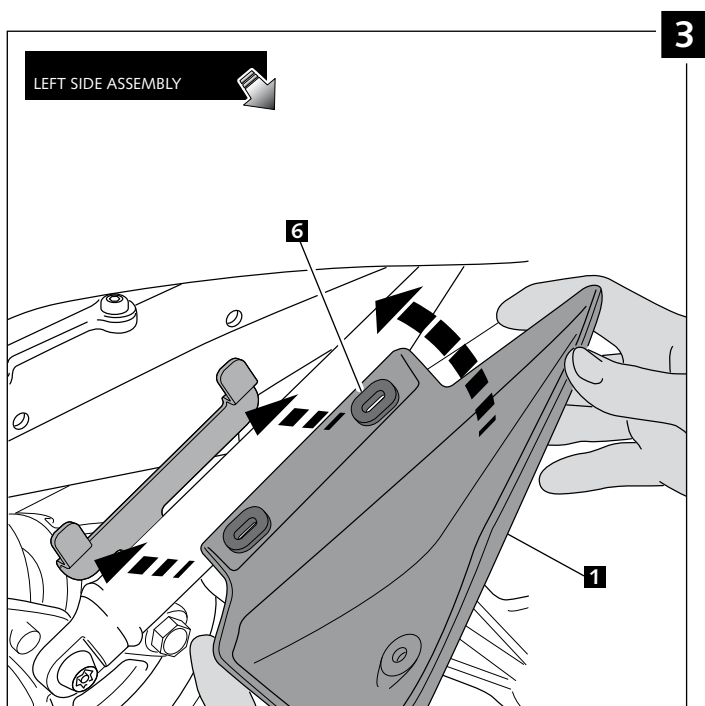

MOUNTING INSTRUCTIONS