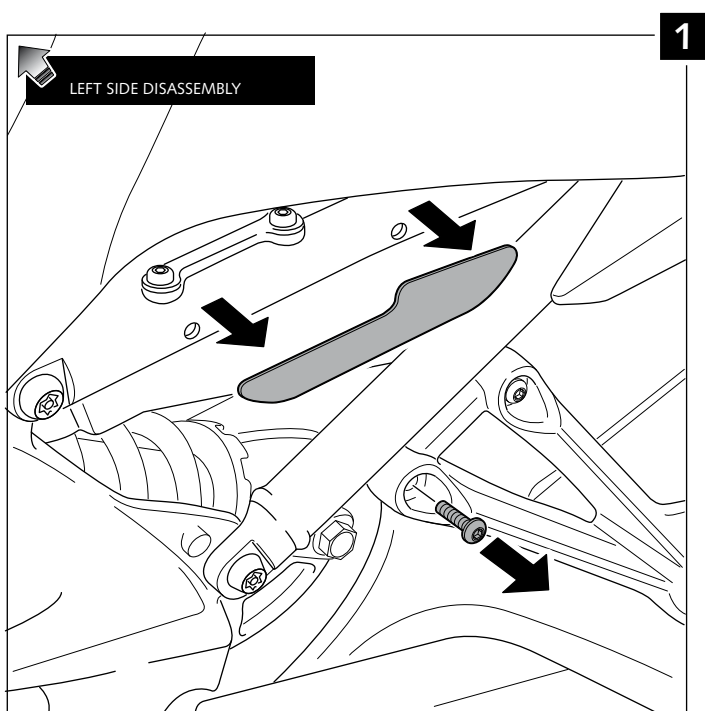

MOUNTING INSTRUCTIONS