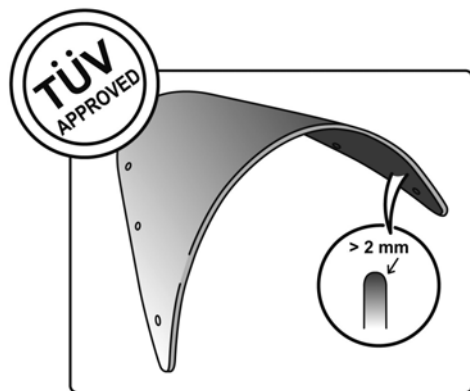

TECHNICAL FEATURES

Check the ABE HOMOLOGATION document if the product is homologated for your motorcycle

ROUNDED CONTOUR-PROFILE

TÜV APPROVED