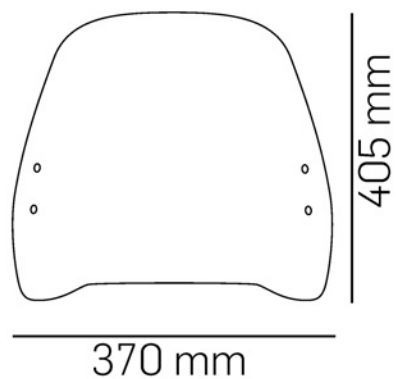

TECHNICAL FEATURES

Check the ABE HOMOLOGATION document if the product is homologated for your motorcycle

ROUNDED CONTOUR-PROFILE

TÜV APPROVED