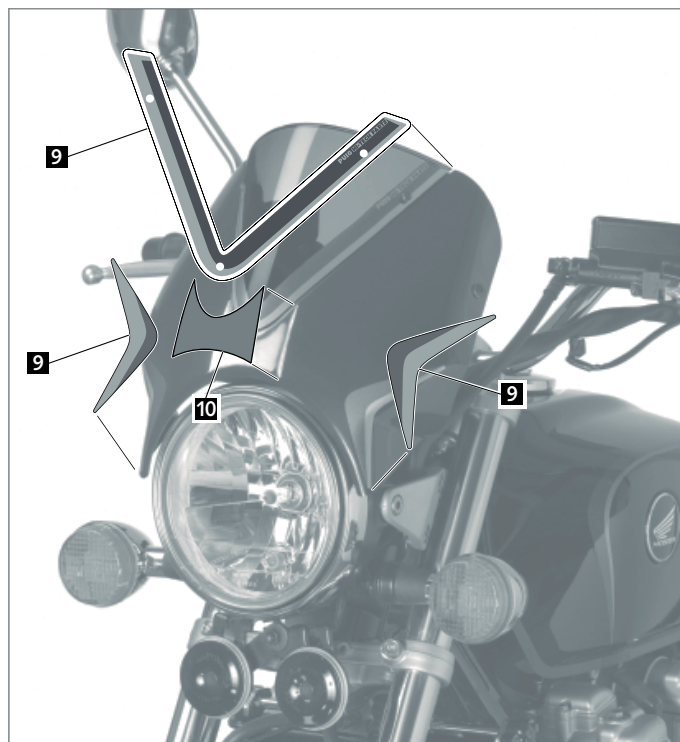

Ref.: 7593

Black fairing

Ref.: 7594

Carbon fairing

- MOUNTING INSTRUCTIONS -

- WINDSHIELD FOR -
HONDA CB1100 '13-'14

ID.	PART	DESCRIPTION	QTY.
1		Screen	1
2		Fairing	1
3		Right metal support	1
4		Left metal support	1
5		DIN 912 M8x45 Allen screw	2
6		M5 silentblock	7
7		M5x16 ISO 7380 Allen screw	7
8		M5x0,5 nylon washer	7
9		Vinyl stickers	1
10		Resin silver sticker	1
11		M5 ISO7380 screw cap	7

2 fixing points