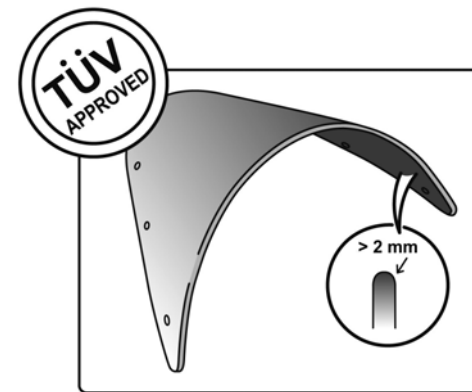

## TECHNICAL FEATURES

Check the ABE HOMOLOGATION document if the product is homologated for your motorcycle

ROUNDED CONTOUR-PROFILE

TÜV APPROVED