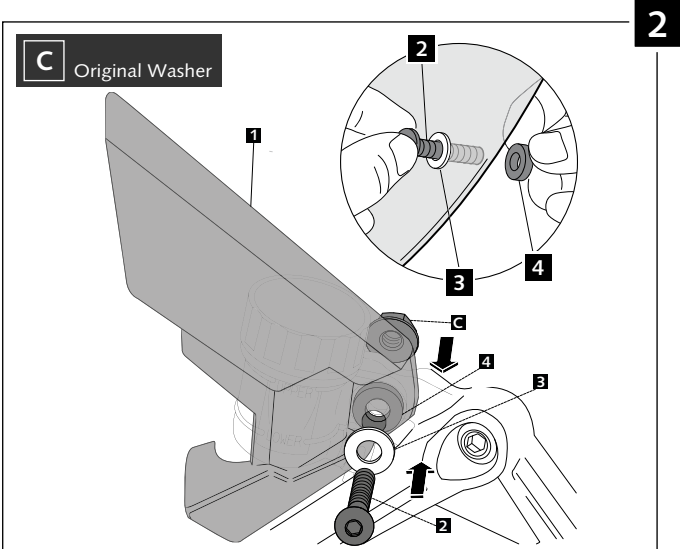

MOUNTING INSTRUCTIONS

BRAKE RESERVOIR COVER FOR
YAMAHA MT-07/TRACER/TRACER GT - MT-09/SP

Ref.: 7578 J
 (black colour)
 Ref.: 7578 C
 (carbon look)

| ID. | DESCRIPTION | QTY. |
|-----|--|------|
| 1 |  Brake reservoir cover | 1 |
| 2 |  M5x35 ISO 7380 Allen Screw | 1 |
| 3 |  M5x0,5 Nylon washer | 1 |
| 4 |  Ø5x4mm Rubber washer | 1 |
| 5 |  Ø8x2mm Silicon tear | 1 |