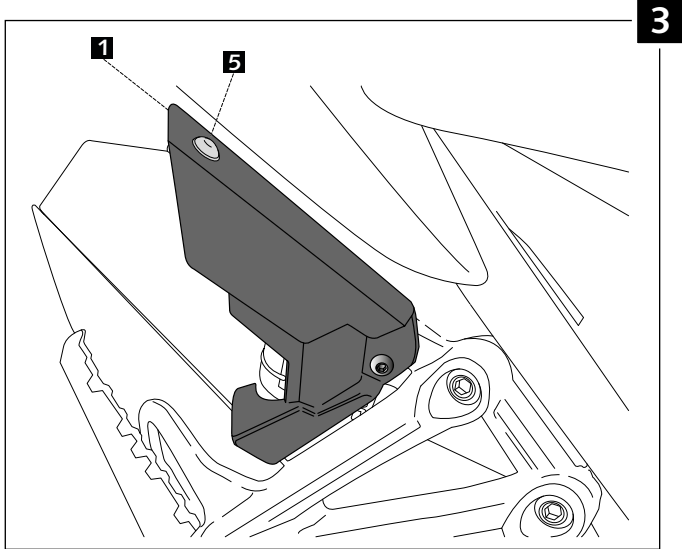

MOUNTING INSTRUCTIONS

BRAKE RESERVOIR COVER FOR
YAMAHA MT-07/TRACER/TRACER GT - MT-09/SP

Ref.: 7578 J
 (black colour)
 Ref.: 7578 C
 (carbon look)

| ID. | DESCRIPTION | QTY. |
|-----|--|------|
| 1 |  Brake reservoir cover | 1 |
| 2 |  M5x35 ISO 7380 Allen Screw | 1 |
| 3 |  M5x0,5 Nylon washer | 1 |
| 4 |  Ø5x4mm Rubber washer | 1 |
| 5 |  Ø8x2mm Silicon tear | 1 |