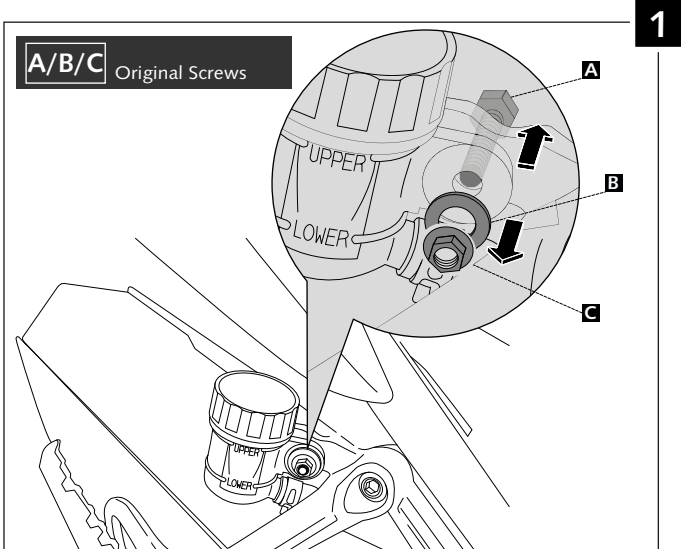

MOUNTING INSTRUCTIONS

BRAKE RESERVOIR COVER FOR
YAMAHA MT-07/TRACER/TRACER GT - MT-09/SP

Ref.: 7578 J
 (black colour)
 Ref.: 7578 C
 (carbon look)

| ID. | DESCRIPTION | QTY. |
|-----|--|------|
| 1 |  Brake reservoir cover | 1 |
| 2 |  M5x35 ISO 7380 Allen Screw | 1 |
| 3 |  M5x0,5 Nylon washer | 1 |
| 4 |  Ø5x4mm Rubber washer | 1 |
| 5 |  Ø8x2mm Silicon tear | 1 |