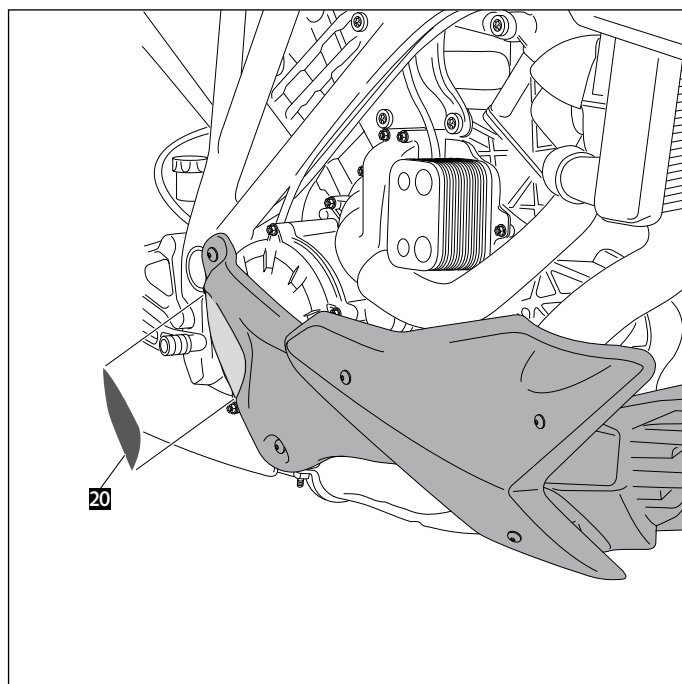

Ref.: 7573 J
(black colour)

Ref.: 7573 C
(carbon look)

MOUNTING INSTRUCTIONS

ENGINE SPOILER FOR KTM 1290 SUPERDUKE

ID.	PART	DESCRIPTION	QTY.
1		Central engine spoiler	1
2		Right interior lateral	1
3		Right exterior lateral	1
4		Left interior lateral	1
5		Left exterior lateral	1
6		Right front support	1
7		Right posterior support	1
8		Right lower support	1
9		Left front support	1
10		Left posterior support	1
11		Left lower support	1
12		Lock nut M6	10
13		Allen M6x20 ISO 7380 Screw	10
14		Silentblock	10
15		Bush with flange	10
16		Allen M5x16 ISO 7380 Screw	6
17		Nylon washer M5x0,5	6
18		M5 Silentblock	6
19		Vinyl stickers set	1
20		Carbon Sticker	1
21		M5 ISO 7380 Screw cap	6

MOUNTING INSTRUCTIONS

ENGINE SPOILER FOR KTM 1290 SUPERDUKE

MOUNTING INSTRUCTIONS

ENGINE SPOILER FOR KTM 1290 SUPERDUKE

MOUNTING INSTRUCTIONS

ENGINE SPOILER FOR KTM 1290 SUPERDUKE

19 Vinyl stickers set