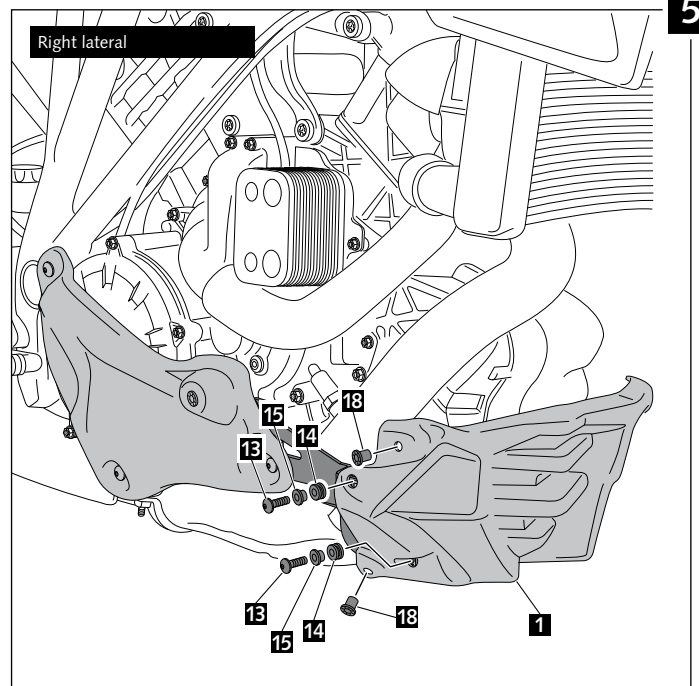

Ref.: 7573 J
(black colour)

Ref.: 7573 C
(carbon look)

MOUNTING INSTRUCTIONS

ENGINE SPOILER FOR KTM 1290 SUPERDUKE

ID.	PART	DESCRIPTION	QTY.
1		Central engine spoiler	1
2		Right interior lateral	1
3		Right exterior lateral	1
4		Left interior lateral	1
5		Left exterior lateral	1
6		Right front support	1
7		Right posterior support	1
8		Right lower support	1
9		Left front support	1
10		Left posterior support	1
11		Left lower support	1
12		Lock nut M6	10
13		Allen M6x20 ISO 7380 Screw	10
14		Silentblock	10
15		Bush with flange	10
16		Allen M5x16 ISO 7380 Screw	6
17		Nylon washer M5x0,5	6
18		M5 Silentblock	6
19		Vinyl stickers set	1
20		Carbon Sticker	1
21		M5 ISO 7380 Screw cap	6

MOUNTING INSTRUCTIONS

ENGINE SPOILER FOR KTM 1290 SUPERDUKE

MOUNTING INSTRUCTIONS

ENGINE SPOILER FOR KTM 1290 SUPERDUKE

MOUNTING INSTRUCTIONS

ENGINE SPOILER FOR KTM 1290 SUPERDUKE

19 Vinyl stickers set