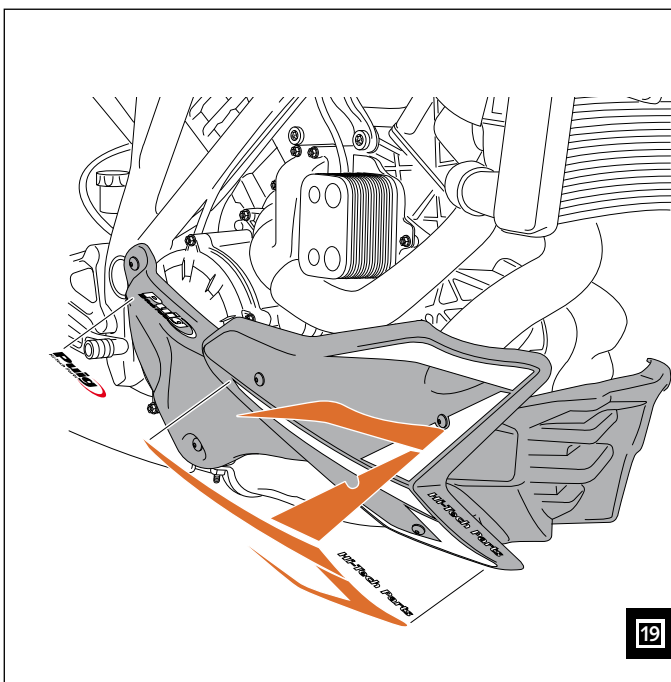

Ref.: 7573 J
(black colour)

Ref.: 7573 C
(carbon look)

MOUNTING INSTRUCTIONS

ENGINE SPOILER FOR KTM 1290 SUPERDUKE

ID.	PART	DESCRIPTION	QTY.
1		Central engine spoiler	1
2		Right interior lateral	1
3		Right exterior lateral	1
4		Left interior lateral	1
5		Left exterior lateral	1
6		Right front support	1
7		Right posterior support	1
8		Right lower support	1
9		Left front support	1
10		Left posterior support	1
11		Left lower support	1
12		Lock nut M6	10
13		Allen M6x20 ISO 7380 Screw	10
14		Silentblock	10
15		Bush with flange	10
16		Allen M5x16 ISO 7380 Screw	6
17		Nylon washer M5x0,5	6
18		M5 Silentblock	6
19		Vinyl stickers set	1
20		Carbon Sticker	1
21		M5 ISO 7380 Screw cap	6

MOUNTING INSTRUCTIONS

ENGINE SPOILER FOR KTM 1290 SUPERDUKE

MOUNTING INSTRUCTIONS

ENGINE SPOILER FOR KTM 1290 SUPERDUKE

MOUNTING INSTRUCTIONS

ENGINE SPOILER FOR KTM 1290 SUPERDUKE

19 Vinyl stickers set