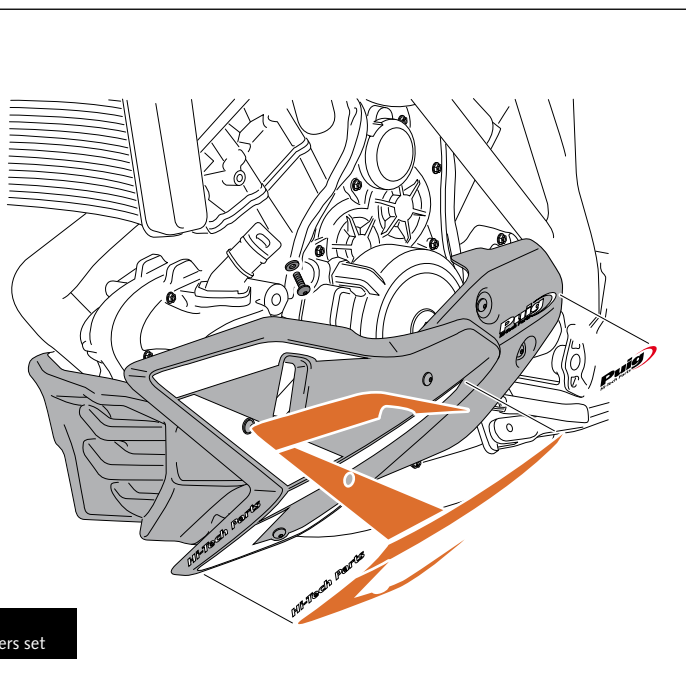

Ref.: 7573 J
(black colour)

Ref.: 7573 C
(carbon look)

MOUNTING INSTRUCTIONS

ENGINE SPOILER FOR KTM 1290 SUPERDUKE

ID.	PART	DESCRIPTION	QTY.
1		Central engine spoiler	1
2		Right interior lateral	1
3		Right exterior lateral	1
4		Left interior lateral	1
5		Left exterior lateral	1
6		Right front support	1
7		Right posterior support	1
8		Right lower support	1
9		Left front support	1
10		Left posterior support	1
11		Left lower support	1
12		Lock nut M6	10
13		Allen M6x20 ISO 7380 Screw	10
14		Silentblock	10
15		Bush with flange	10
16		Allen M5x16 ISO 7380 Screw	6
17		Nylon washer M5x0,5	6
18		M5 Silentblock	6
19		Vinyl stickers set	1
20		Carbon Sticker	1
21		M5 ISO 7380 Screw cap	6

MOUNTING INSTRUCTIONS

ENGINE SPOILER FOR KTM 1290 SUPERDUKE

MOUNTING INSTRUCTIONS

ENGINE SPOILER FOR KTM 1290 SUPERDUKE

MOUNTING INSTRUCTIONS

ENGINE SPOILER FOR KTM 1290 SUPERDUKE

19 Vinyl stickers set