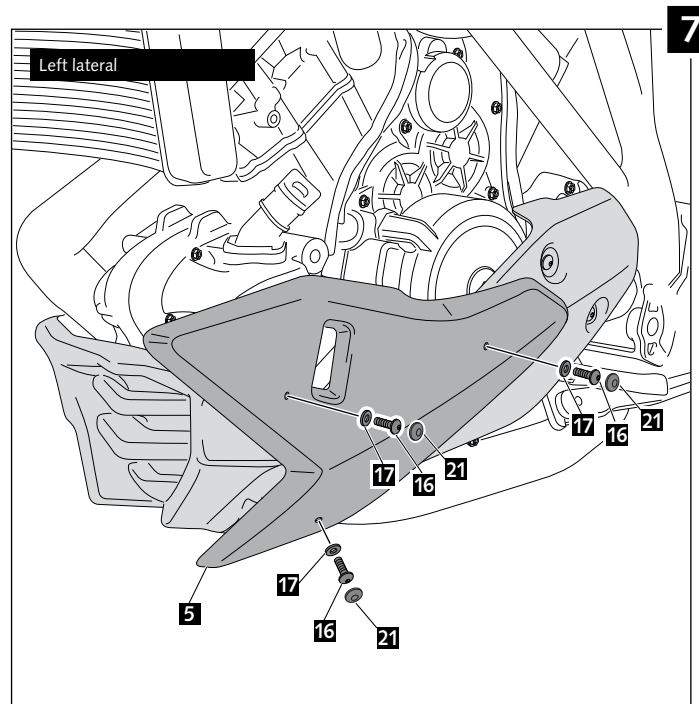

Ref.: 7573 J
(black colour)

Ref.: 7573 C
(carbon look)

MOUNTING INSTRUCTIONS

ENGINE SPOILER FOR KTM 1290 SUPERDUKE

ID.	PART	DESCRIPTION	QTY.
1		Central engine spoiler	1
2		Right interior lateral	1
3		Right exterior lateral	1
4		Left interior lateral	1
5		Left exterior lateral	1
6		Right front support	1
7		Right posterior support	1
8		Right lower support	1
9		Left front support	1
10		Left posterior support	1
11		Left lower support	1
12		Lock nut M6	10
13		Allen M6x20 ISO 7380 Screw	10
14		Silentblock	10
15		Bush with flange	10
16		Allen M5x16 ISO 7380 Screw	6
17		Nylon washer M5x0,5	6
18		M5 Silentblock	6
19		Vinyl stickers set	1
20		Carbon Sticker	1
21		M5 ISO 7380 Screw cap	6

MOUNTING INSTRUCTIONS

ENGINE SPOILER FOR KTM 1290 SUPERDUKE

MOUNTING INSTRUCTIONS

ENGINE SPOILER FOR KTM 1290 SUPERDUKE

MOUNTING INSTRUCTIONS

ENGINE SPOILER FOR KTM 1290 SUPERDUKE

19 Vinyl stickers set