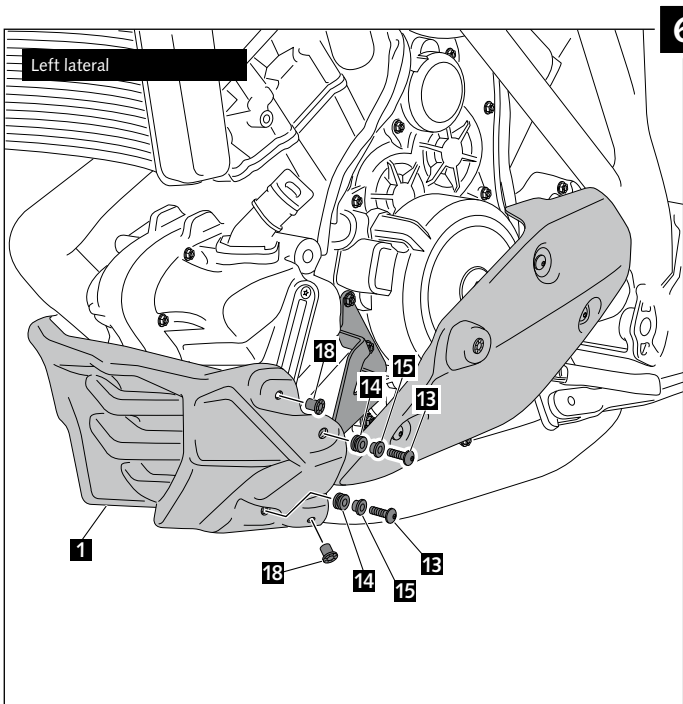

Ref.: 7573 J
(black colour)

Ref.: 7573 C
(carbon look)

MOUNTING INSTRUCTIONS

ENGINE SPOILER FOR KTM 1290 SUPERDUKE

ID.	PART	DESCRIPTION	QTY.
1		Central engine spoiler	1
2		Right interior lateral	1
3		Right exterior lateral	1
4		Left interior lateral	1
5		Left exterior lateral	1
6		Right front support	1
7		Right posterior support	1
8		Right lower support	1
9		Left front support	1
10		Left posterior support	1
11		Left lower support	1
12		Lock nut M6	10
13		Allen M6x20 ISO 7380 Screw	10
14		Silentblock	10
15		Bush with flange	10
16		Allen M5x16 ISO 7380 Screw	6
17		Nylon washer M5x0,5	6
18		M5 Silentblock	6
19		Vinyl stickers set	1
20		Carbon Sticker	1
21		M5 ISO 7380 Screw cap	6

MOUNTING INSTRUCTIONS

ENGINE SPOILER FOR KTM 1290 SUPERDUKE

MOUNTING INSTRUCTIONS

ENGINE SPOILER FOR KTM 1290 SUPERDUKE

MOUNTING INSTRUCTIONS

ENGINE SPOILER FOR KTM 1290 SUPERDUKE

19 Vinyl stickers set