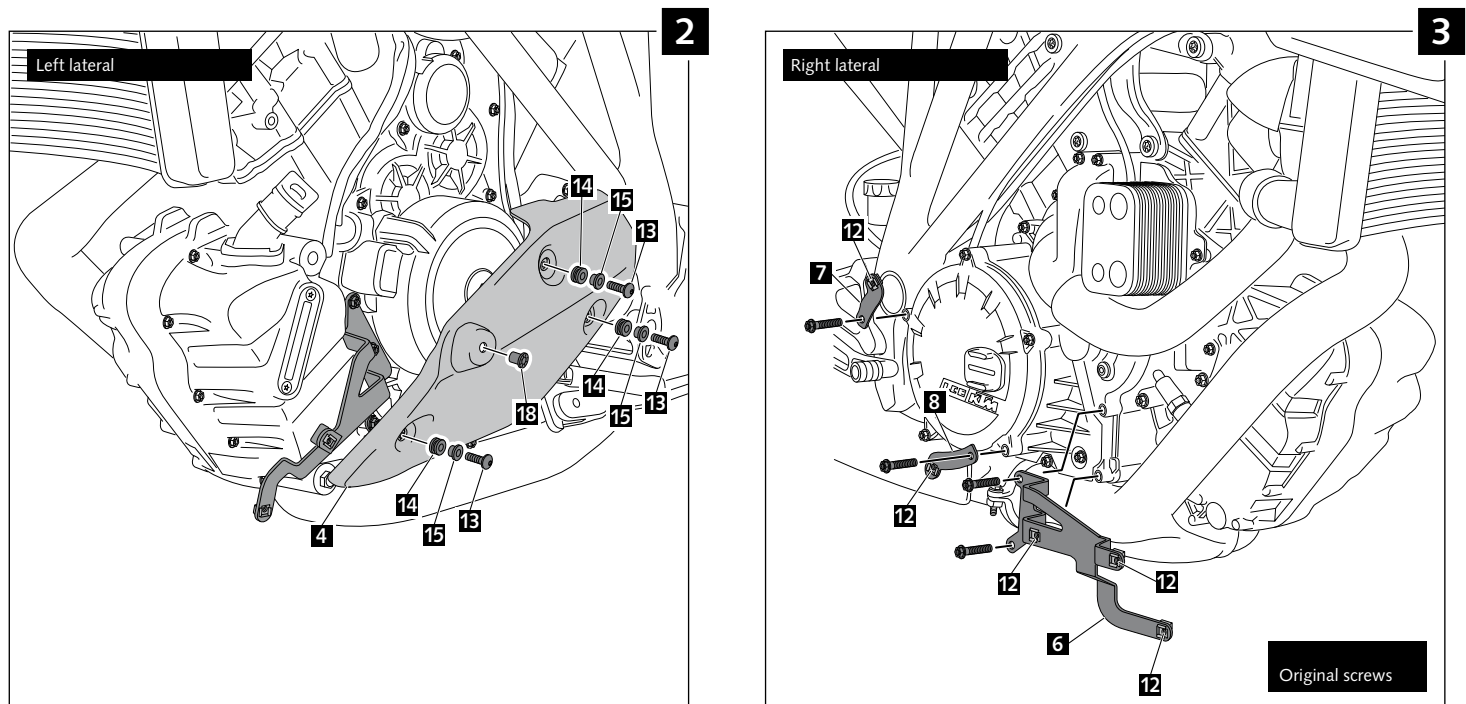

Ref.: 7573 J
(black colour)

Ref.: 7573 C
(carbon look)

MOUNTING INSTRUCTIONS

ENGINE SPOILER FOR KTM 1290 SUPERDUKE

ID.	PART	DESCRIPTION	QTY.
1		Central engine spoiler	1
2		Right interior lateral	1
3		Right exterior lateral	1
4		Left interior lateral	1
5		Left exterior lateral	1
6		Right front support	1
7		Right posterior support	1
8		Right lower support	1
9		Left front support	1
10		Left posterior support	1
11		Left lower support	1
12		Lock nut M6	10
13		Allen M6x20 ISO 7380 Screw	10
14		Silentblock	10
15		Bush with flange	10
16		Allen M5x16 ISO 7380 Screw	6
17		Nylon washer M5x0,5	6
18		M5 Silentblock	6
19		Vinyl stickers set	1
20		Carbon Sticker	1
21		M5 ISO 7380 Screw cap	6

MOUNTING INSTRUCTIONS

ENGINE SPOILER FOR KTM 1290 SUPERDUKE

MOUNTING INSTRUCTIONS

ENGINE SPOILER FOR KTM 1290 SUPERDUKE

MOUNTING INSTRUCTIONS

ENGINE SPOILER FOR KTM 1290 SUPERDUKE

19 Vinyl stickers set