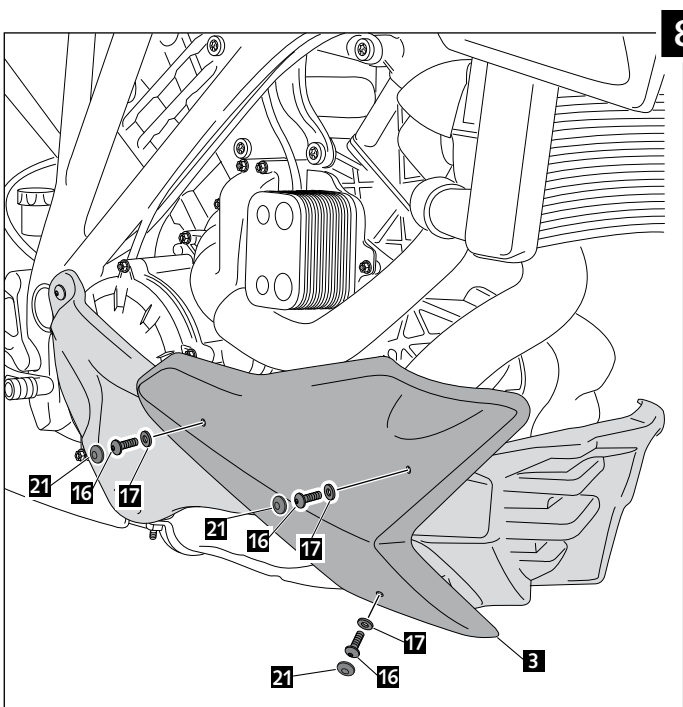

Ref.: 7573 J
(black colour)

Ref.: 7573 C
(carbon look)

MOUNTING INSTRUCTIONS

ENGINE SPOILER FOR KTM 1290 SUPERDUKE

ID.	PART	DESCRIPTION	QTY.
1		Central engine spoiler	1
2		Right interior lateral	1
3		Right exterior lateral	1
4		Left interior lateral	1
5		Left exterior lateral	1
6		Right front support	1
7		Right posterior support	1
8		Right lower support	1
9		Left front support	1
10		Left posterior support	1
11		Left lower support	1
12		Lock nut M6	10
13		Allen M6x20 ISO 7380 Screw	10
14		Silentblock	10
15		Bush with flange	10
16		Allen M5x16 ISO 7380 Screw	6
17		Nylon washer M5x0,5	6
18		M5 Silentblock	6
19		Vinyl stickers set	1
20		Carbon Sticker	1
21		M5 ISO 7380 Screw cap	6

MOUNTING INSTRUCTIONS

ENGINE SPOILER FOR KTM 1290 SUPERDUKE

MOUNTING INSTRUCTIONS

ENGINE SPOILER FOR KTM 1290 SUPERDUKE

MOUNTING INSTRUCTIONS

ENGINE SPOILER FOR KTM 1290 SUPERDUKE

19 Vinyl stickers set