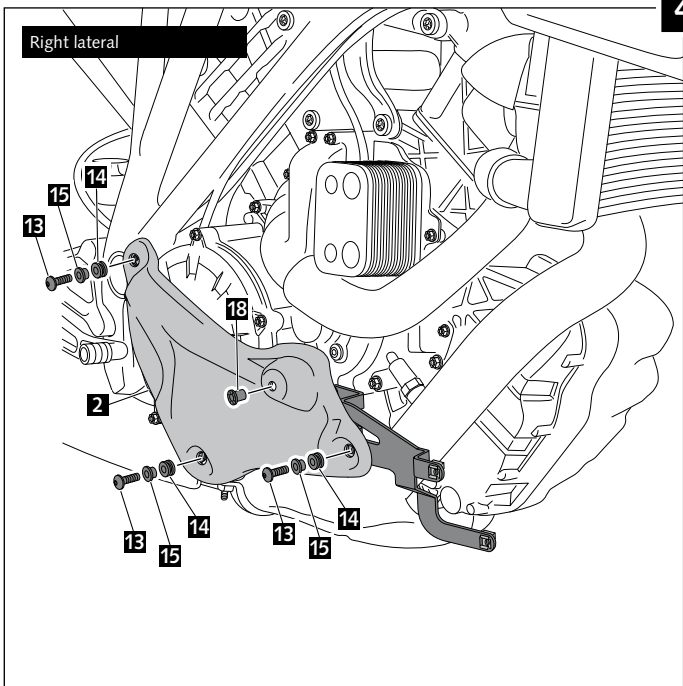

Ref.: 7573 J
(black colour)

Ref.: 7573 C
(carbon look)

MOUNTING INSTRUCTIONS

ENGINE SPOILER FOR KTM 1290 SUPERDUKE

ID.	PART	DESCRIPTION	QTY.
1		Central engine spoiler	1
2		Right interior lateral	1
3		Right exterior lateral	1
4		Left interior lateral	1
5		Left exterior lateral	1
6		Right front support	1
7		Right posterior support	1
8		Right lower support	1
9		Left front support	1
10		Left posterior support	1
11		Left lower support	1
12		Lock nut M6	10
13		Allen M6x20 ISO 7380 Screw	10
14		Silentblock	10
15		Bush with flange	10
16		Allen M5x16 ISO 7380 Screw	6
17		Nylon washer M5x0,5	6
18		M5 Silentblock	6
19		Vinyl stickers set	1
20		Carbon Sticker	1
21		M5 ISO 7380 Screw cap	6

MOUNTING INSTRUCTIONS

ENGINE SPOILER FOR KTM 1290 SUPERDUKE

MOUNTING INSTRUCTIONS

ENGINE SPOILER FOR KTM 1290 SUPERDUKE

MOUNTING INSTRUCTIONS

ENGINE SPOILER FOR KTM 1290 SUPERDUKE

19 Vinyl stickers set