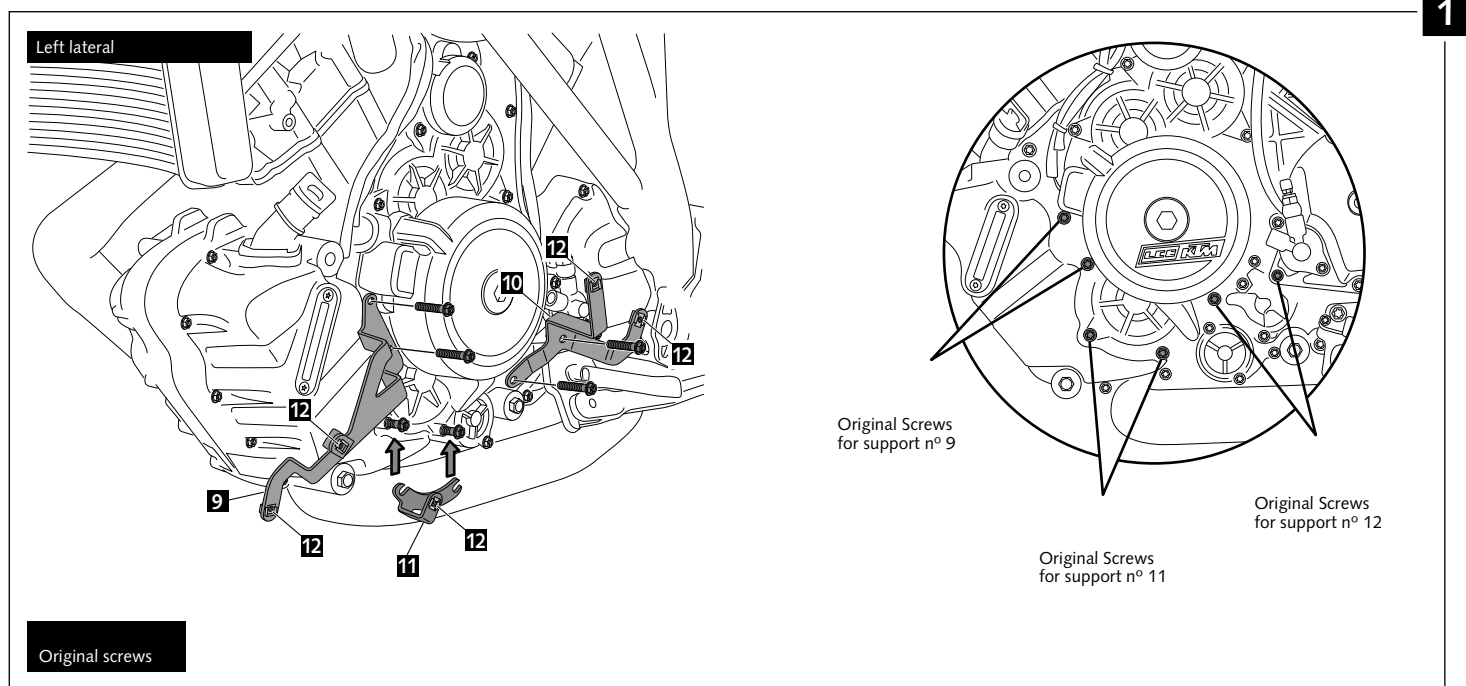

Ref.: 7573 J
(black colour)

Ref.: 7573 C
(carbon look)

MOUNTING INSTRUCTIONS

ENGINE SPOILER FOR KTM 1290 SUPERDUKE

ID.	PART	DESCRIPTION	QTY.
1		Central engine spoiler	1
2		Right interior lateral	1
3		Right exterior lateral	1
4		Left interior lateral	1
5		Left exterior lateral	1
6		Right front support	1
7		Right posterior support	1
8		Right lower support	1
9		Left front support	1
10		Left posterior support	1
11		Left lower support	1
12		Lock nut M6	10
13		Allen M6x20 ISO 7380 Screw	10
14		Silentblock	10
15		Bush with flange	10
16		Allen M5x16 ISO 7380 Screw	6
17		Nylon washer M5x0,5	6
18		M5 Silentblock	6
19		Vinyl stickers set	1
20		Carbon Sticker	1
21		M5 ISO 7380 Screw cap	6

MOUNTING INSTRUCTIONS

ENGINE SPOILER FOR KTM 1290 SUPERDUKE

MOUNTING INSTRUCTIONS

ENGINE SPOILER FOR KTM 1290 SUPERDUKE

MOUNTING INSTRUCTIONS

ENGINE SPOILER FOR KTM 1290 SUPERDUKE

19 Vinyl stickers set