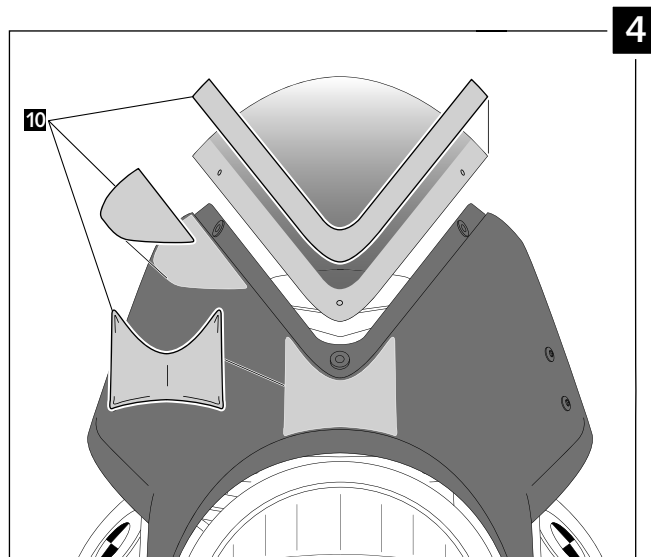

MOUNTING INSTRUCTIONS

SCREEN FOR BMW R NINE T / BMW R NINE T PURE

Mod. BLACK FAIRING
Ref.: 7012

Mod. CARBON FAIRING
Ref.: 7559

2 fixing points

ID.	DESCRIPTION	QTY.
1	Screen	1
2	Fairing	1
3	Right support	1
4	Left support	1
5	Øinner 8,5 x Øouter 14x12 Arrowhead	2
6	M8x40 DIN 912 Allen screw	2
7	M5 Silemblock	7
8	M5x16 ISO 7380 Allen screw	7
9	M5x0,5 Nylon washer	7
10	Stikers	1