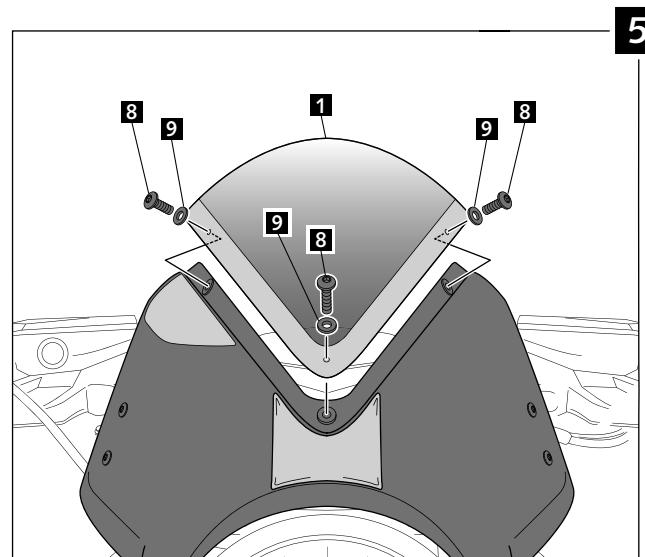

MOUNTING INSTRUCTIONS

SCREEN FOR BMW R NINE T / BMW R NINE T PURE

Mod. BLACK FAIRING
Ref.: 7012

Mod. CARBON FAIRING
Ref.: 7559

2 fixing points

ID.	DESCRIPTION	QTY.
1	Screen	1
2	Fairing	1
3	Right support	1
4	Left support	1
5	Øinner 8,5 x Øouter 14x12 Arrowhead	2
6	M8x40 DIN 912 Allen screw	2
7	M5 Silemblock	7
8	M5x16 ISO 7380 Allen screw	7
9	M5x0,5 Nylon washer	7
10	Stikers	1