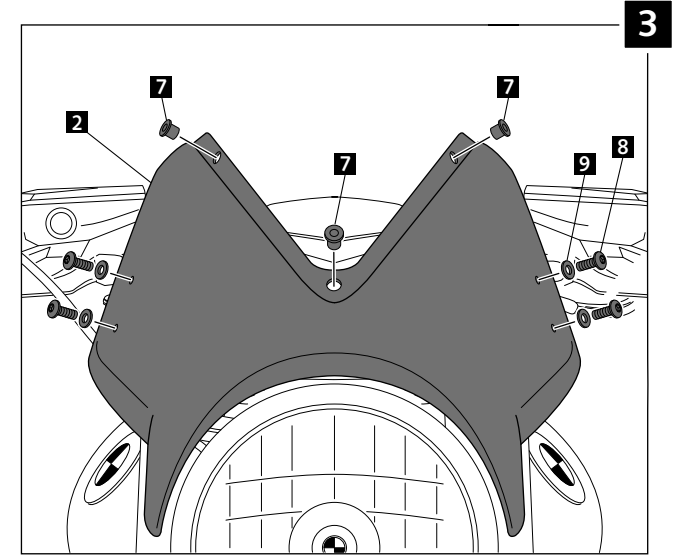

MOUNTING INSTRUCTIONS

SCREEN FOR BMW R NINE T / BMW R NINE T PURE

Mod. BLACK FAIRING
Ref.: 7012

Mod. CARBON FAIRING
Ref.: 7559

2 fixing points

ID.	DESCRIPTION	QTY.
1	Screen	1
2	Fairing	1
3	Right support	1
4	Left support	1
5	Øinner 8,5 x Øouter 14x12 Arrowhead	2
6	M8x40 DIN 912 Allen screw	2
7	M5 Silemblock	7
8	M5x16 ISO 7380 Allen screw	7
9	M5x0,5 Nylon washer	7
10	Stikers	1