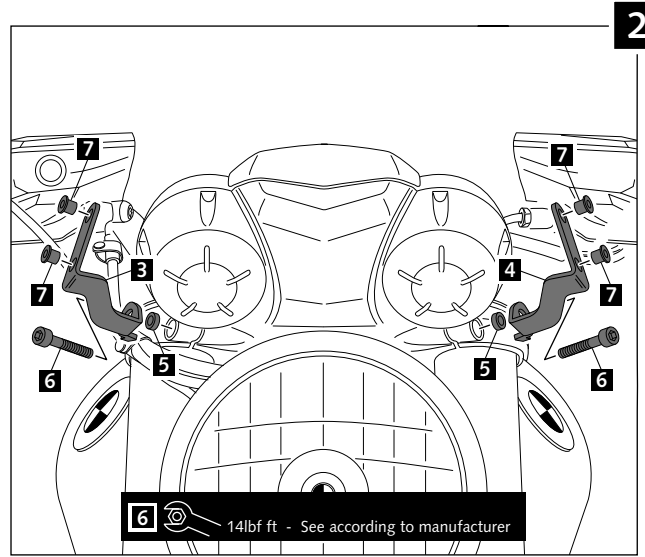

MOUNTING INSTRUCTIONS

SCREEN FOR BMW R NINE T / BMW R NINE T PURE

Mod. BLACK FAIRING
Ref.: 7012

Mod. CARBON FAIRING
Ref.: 7559

2 fixing points

ID.	DESCRIPTION	QTY.
1	Screen	1
2	Fairing	1
3	Right support	1
4	Left support	1
5	Øinner 8,5 x Øouter 14x12 Arrowhead	2
6	M8x40 DIN 912 Allen screw	2
7	M5 Silemblock	7
8	M5x16 ISO 7380 Allen screw	7
9	M5x0,5 Nylon washer	7
10	Stikers	1