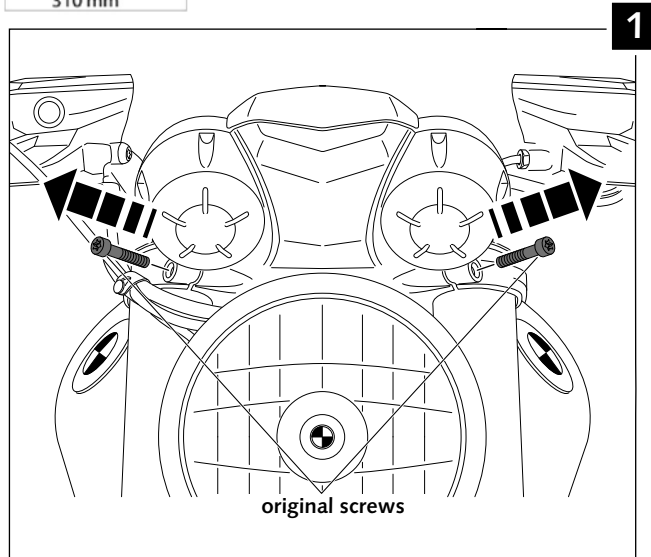

MOUNTING INSTRUCTIONS

SCREEN FOR BMW R NINE T / BMW R NINE T PURE

Mod. BLACK FAIRING
Ref.: 7012

Mod. CARBON FAIRING
Ref.: 7559

2 fixing points

ID.	DESCRIPTION	QTY.
1	Screen	1
2	Fairing	1
3	Right support	1
4	Left support	1
5	Øinner 8,5 x Øouter 14x12 Arrowhead	2
6	M8x40 DIN 912 Allen screw	2
7	M5 Silemblock	7
8	M5x16 ISO 7380 Allen screw	7
9	M5x0,5 Nylon washer	7
10	Stikers	1