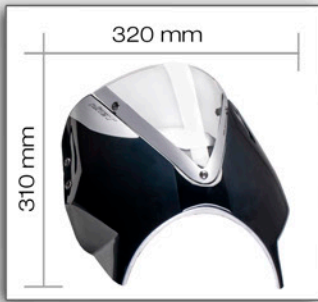

Naked New Generation Screen

BMW R NINE T 14-

◀◀◀ Max. protection +95mm (3^{3/4}") ▶▶▶

OEM

7559H

7012W

If you're looking for quality motorcycle windshields & fairings, visit our website.