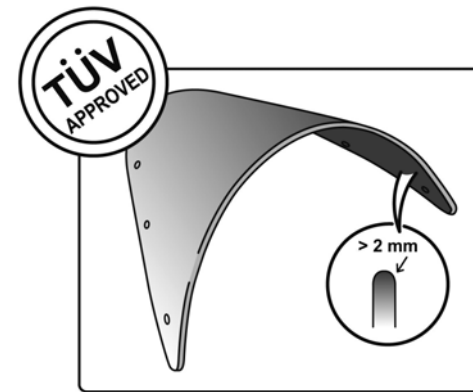

TECHNICAL FEATURES

ROUNDED CONTOUR-PROFILE

Check the ABE HOMOLOGATION document if the product is homologated for your motorcycle

TÜV APPROVED