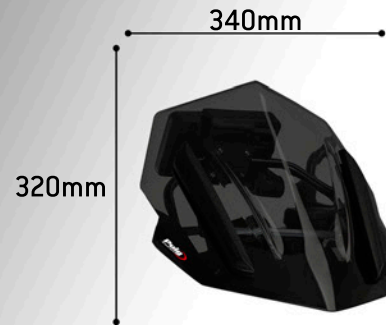

BMW R1200GS 13' - Cúpula Racing

Puig
Hi-Tech Parts

Max. protection -120mm [-4,72in]

6487F

6487H

OEM

If you're looking for quality motorcycle windshields & fairings, visit our website.