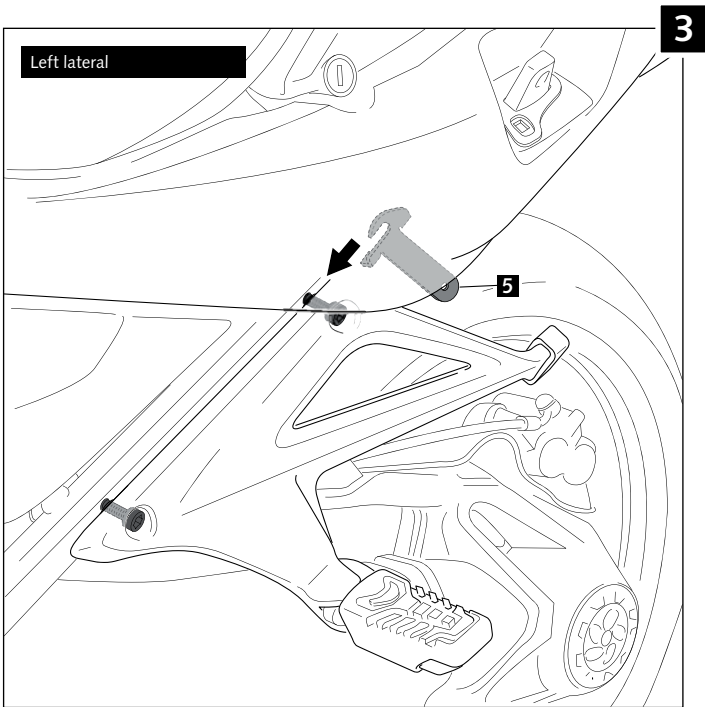

MOUNTING INSTRUCTIONS

REAR SPOILERS FOR

BMW R1200RT '14