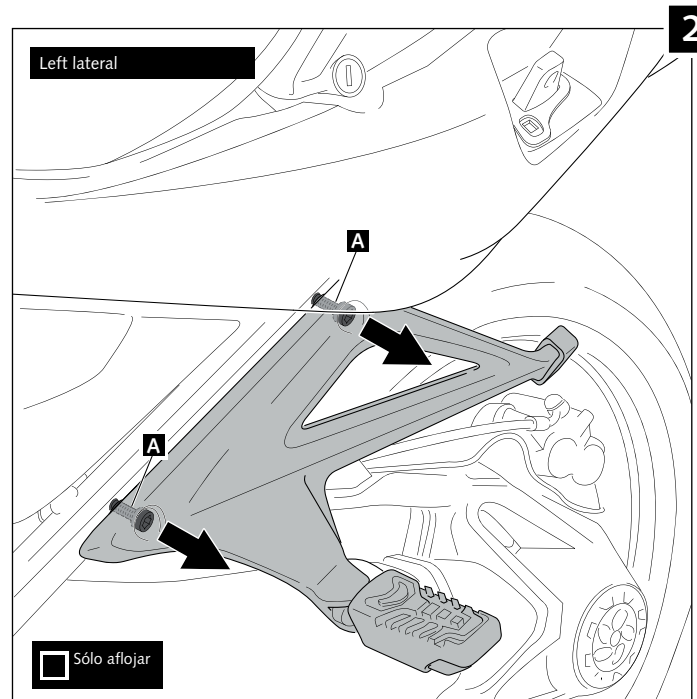

## MOUNTING INSTRUCTIONS

### REAR SPOILERS FOR BMW R1200RT '14 -

ID.	PART	DESCRIPTION	QTY.
1		Rear spoilers set	1
2		Upper right support	1
3		Lower right support	1
4		Front right support	1
5		Upper left support	1
6		Lower left support	1
7		M5 Silentblock	4
8		M5x16 ISO 7380 Allen Screw (Black)	4
9		M5 Metal washer	4
10		M8x45 DIN 912 Allen Screw (Black)	1
11		M8 locknut	1
12		M5 ISO 7380 Screw cap	4