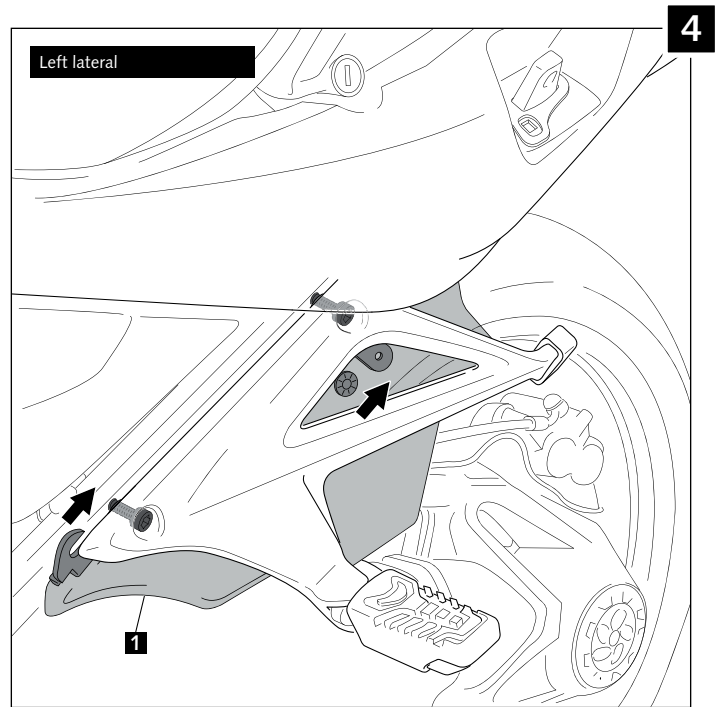

MOUNTING INSTRUCTIONS

REAR SPOILERS FOR

BMW R1200RT '14