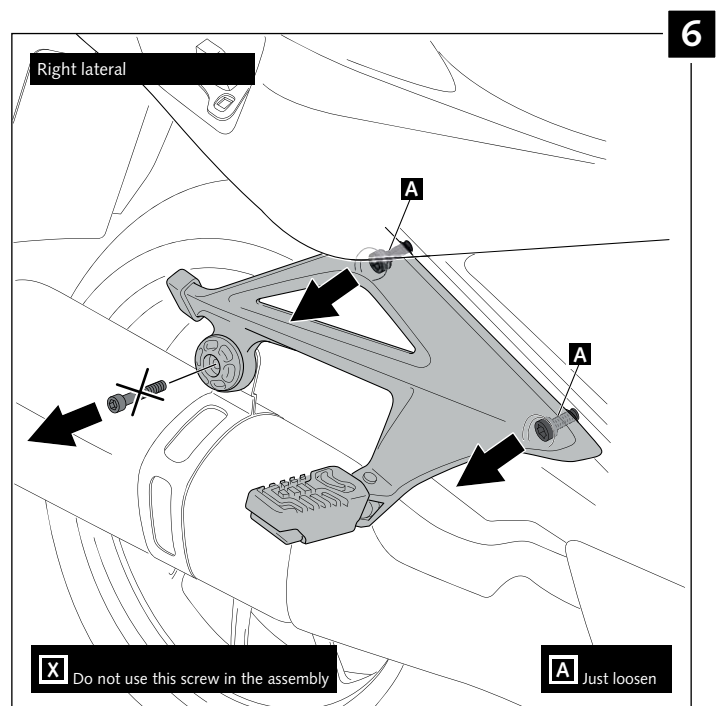

MOUNTING INSTRUCTIONS

REAR SPOILERS FOR

BMW R1200RT '14