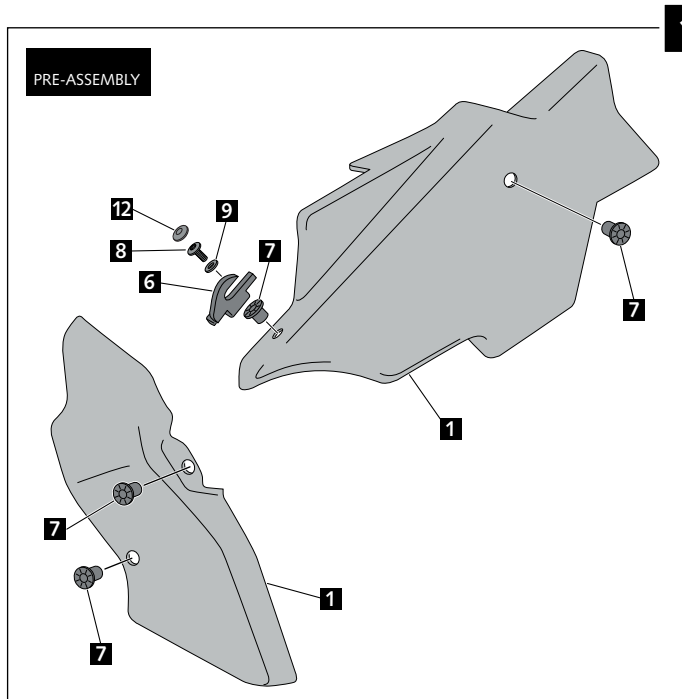

## MOUNTING INSTRUCTIONS

### REAR SPOILERS FOR BMW R1200RT '14 -

ID.	PART	DESCRIPTION	QTY.
1		Rear spoilers set	1
2		Upper right support	1
3		Lower right support	1
4		Front right support	1
5		Upper left support	1
6		Lower left support	1
7		M5 Silentblock	4
8		M5x16 ISO 7380 Allen Screw (Black)	4
9		M5 Metal washer	4
10		M8x45 DIN 912 Allen Screw (Black)	1
11		M8 locknut	1
12		M5 ISO 7380 Screw cap	4

# BMW R1200RT '14