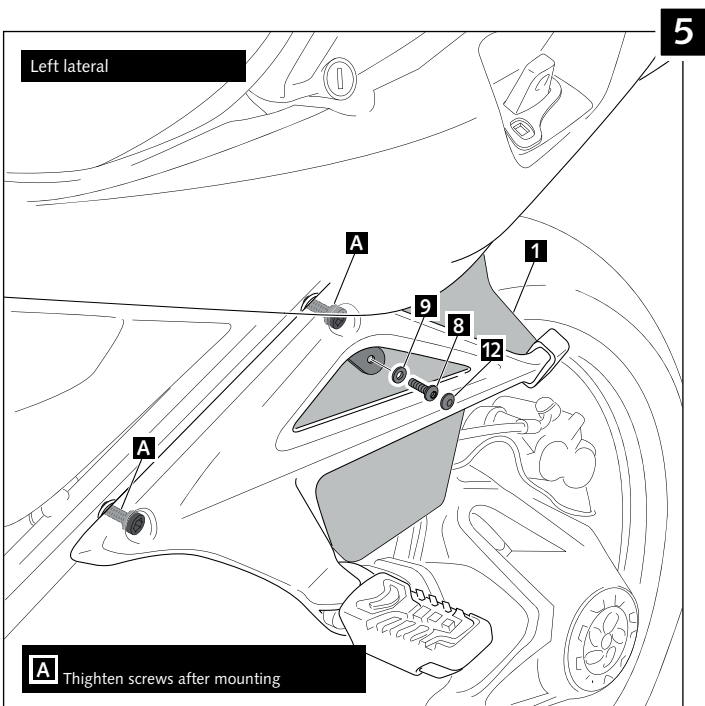

MOUNTING INSTRUCTIONS

REAR SPOILERS FOR

BMW R1200RT '14