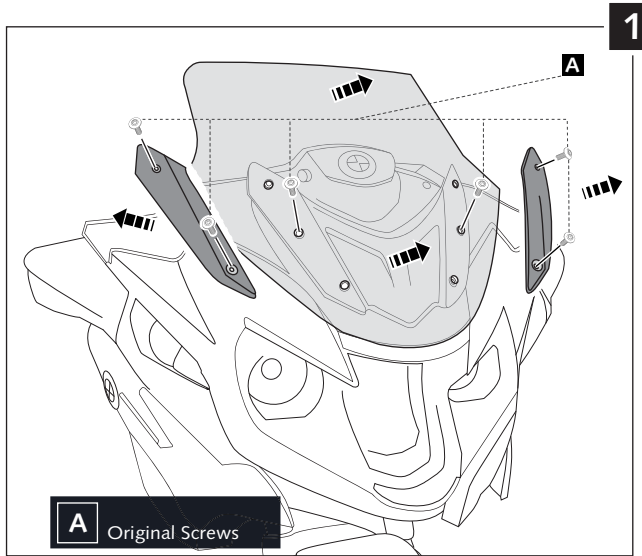

MOUNTING INSTRUCTIONS

TOURING SCREEN FOR  
 BMW R1200RT '14-

Ref.: 7525

ID.	DESCRIPTION	QTY.
1	 Touring Screen	1
2	 Silicon sticker Ø11	2