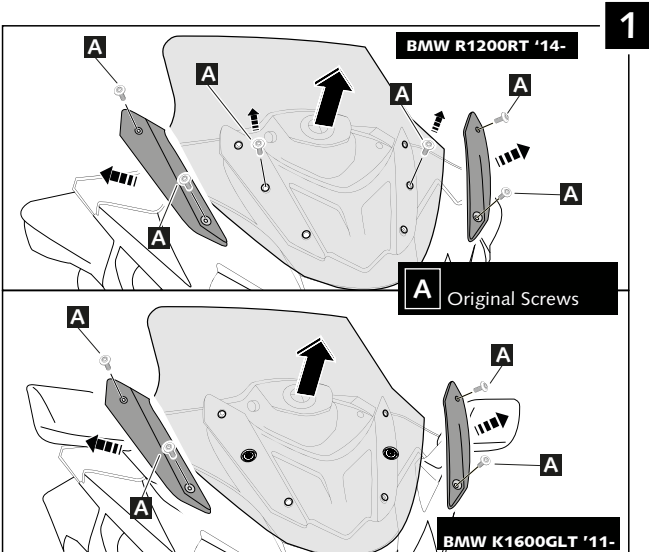

MOUNTING INSTRUCTIONS

TOURING SCREEN FOR  
 BMW R1200RT '14-

Ref.: 7525

ID.	DESCRIPTION	QTY.
1	 Touring Screen	1
2	 Silicon sticker Ø11	2

## MOUNTING INSTRUCTIONS

TOURING SCREEN FOR  
**BMW R1200RT '14- / K1600GT '11- / K1600GLT '11-**

**Ref.: 9512**

ID.	DESCRIPTION	QTY.
1	 <p>Touring Screen                      (Ref.: 9512F/H/WM3)</p>	1
2	 <p>Silicon sticker Ø12,5                      (Ref.: TOPE-PA12,7x3,5)</p>	2