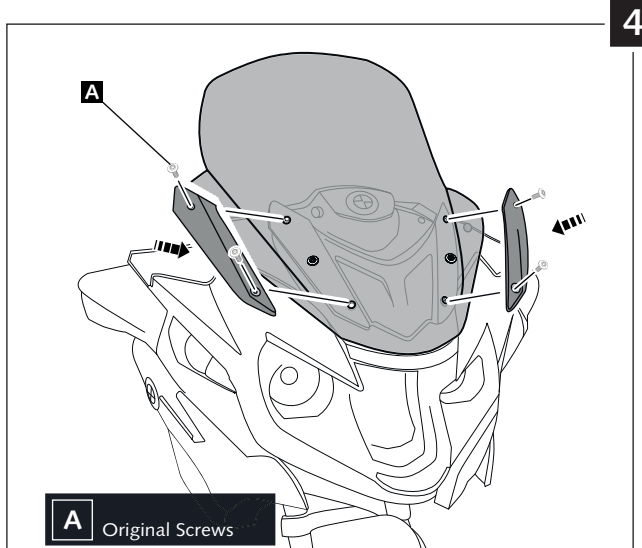

MOUNTING INSTRUCTIONS

TOURING SCREEN FOR  
 BMW R1200RT '14-

Ref.: 7525

ID.	DESCRIPTION	QTY.
1	 Touring Screen	1
2	 Silicon sticker Ø11	2