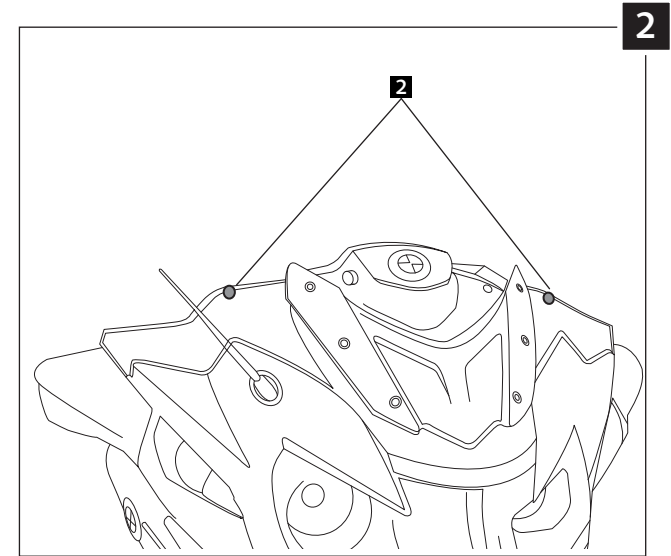

MOUNTING INSTRUCTIONS

TOURING SCREEN FOR  
 BMW R1200RT '14-

Ref.: 7525

ID.	DESCRIPTION	QTY.
1	 Touring Screen	1
2	 Silicon sticker Ø11	2