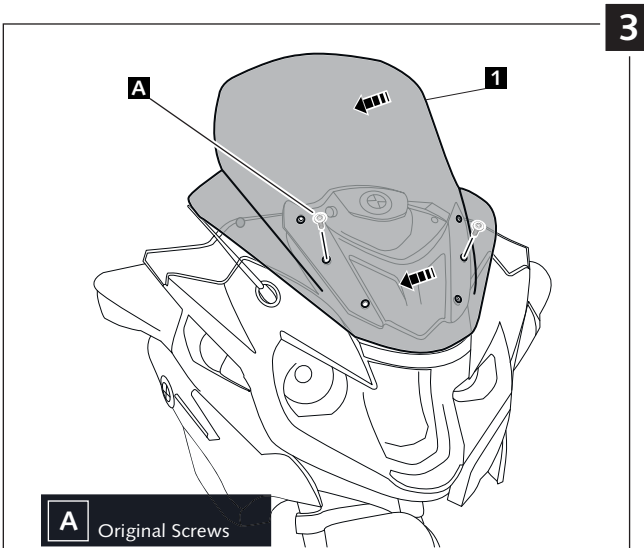

MOUNTING INSTRUCTIONS

TOURING SCREEN FOR  
 BMW R1200RT '14-

Ref.: 7525

ID.	DESCRIPTION	QTY.
1	 Touring Screen	1
2	 Silicon sticker Ø11	2