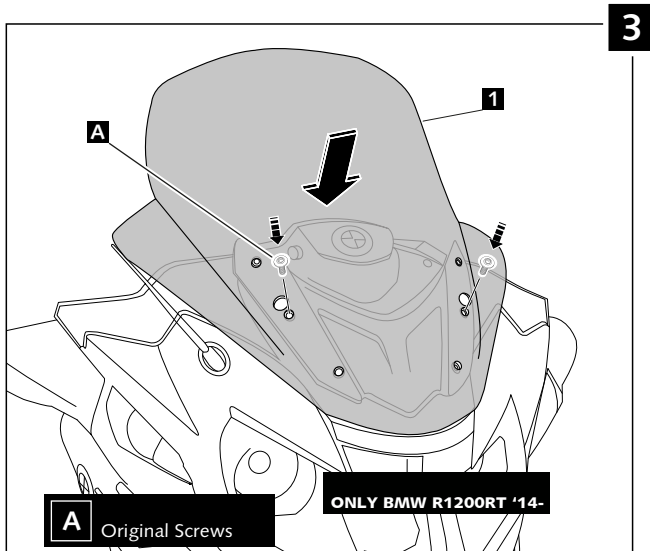

MOUNTING INSTRUCTIONS

TOURING SCREEN FOR
BMW R1200RT '14- / K1600GT '11- / K1600GLT '11-

Ref.: 9512

ID.	DESCRIPTION	QTY.
1	Touring Screen (Ref.: 9512F/H/WM3)	1
2	Silicon sticker Ø12,5 (Ref.: TOPE-PA12,7x3,5)	2