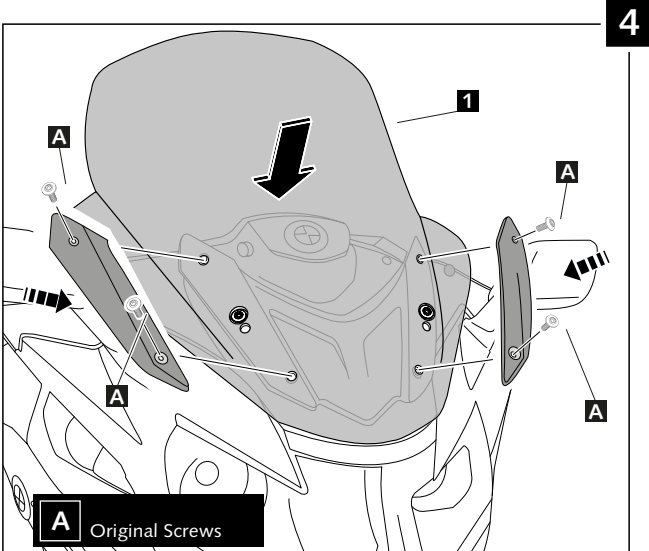

MOUNTING INSTRUCTIONS

TOURING SCREEN FOR  
 BMW R1200RT '14-

Ref.: 7525

ID.	DESCRIPTION	QTY.
1	 Touring Screen	1
2	 Silicon sticker Ø11	2

## MOUNTING INSTRUCTIONS

TOURING SCREEN FOR  
**BMW R1200RT '14- / K1600GT '11- / K1600GLT '11-**

**Ref.: 9512**

ID.	DESCRIPTION	QTY.
1	 <p>Touring Screen                      (Ref.: 9512F/H/WM3)</p>	1
2	 <p>Silicon sticker Ø12,5                      (Ref.: TOPE-PA12,7x3,5)</p>	2