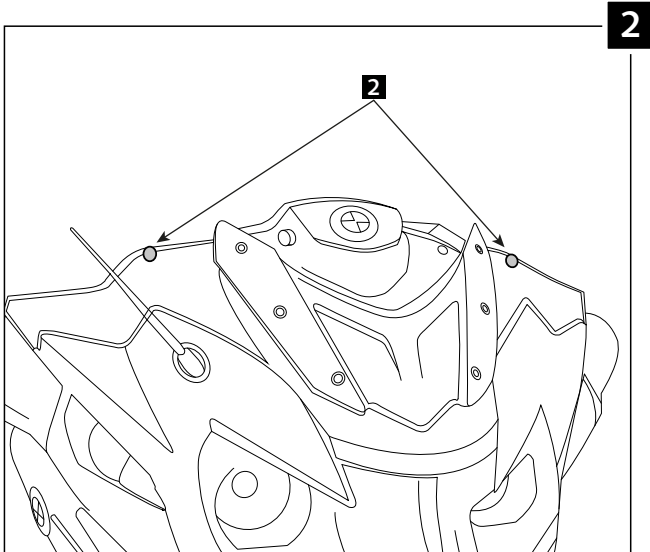

MOUNTING INSTRUCTIONS

TOURING SCREEN FOR
BMW R1200RT '14- / K1600GT '11- / K1600GLT '11-

Ref.: 9512

ID.	DESCRIPTION	QTY.
1	Touring Screen (Ref.: 9512F/H/WM3)	1
2	Silicon sticker Ø12,5 (Ref.: TOPE-PA12,7x3,5)	2