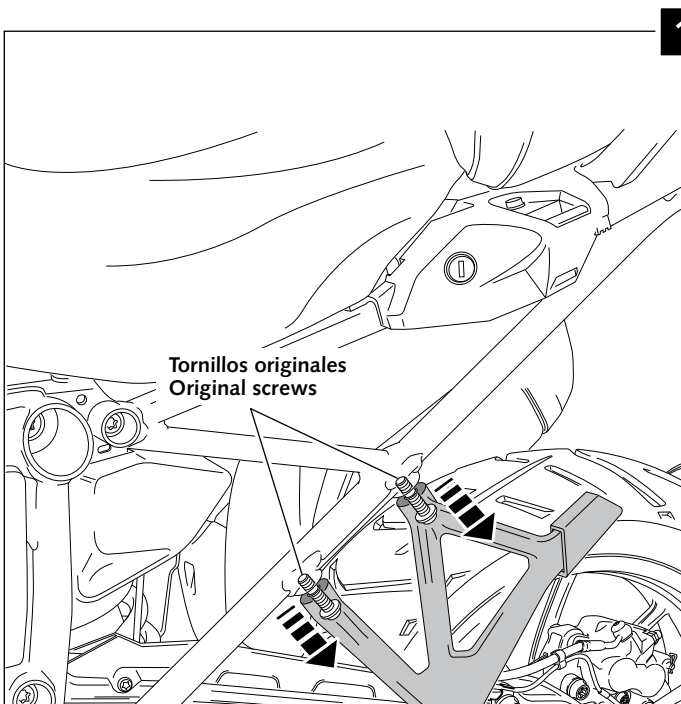

Ref.: 7518

MOUNTING INSTRUCTIONS

INFILL PANELS ADAPTABLE TO BMW R1200GS ADVENTURE LC

ID.	PART	DESCRIPTION	QTY.
1		Infill panels	1
2		Right metal support	1
3		Left metal support	1
4		Silemblock Ø inner 9,6 Ø outer 23x9	4
5		M5x16 ISO 7380 Allen screw - Head Ø9mm	2
6		M5 Silemblock	2
7		Self-adhesive black PROFILE PVC 1048 (supplied mounted)	4

Ref.: 7518

MOUNTING INSTRUCTIONS

INFILL PANELS ADAPTABLE TO BMW R1200GS ADVENTURE LC