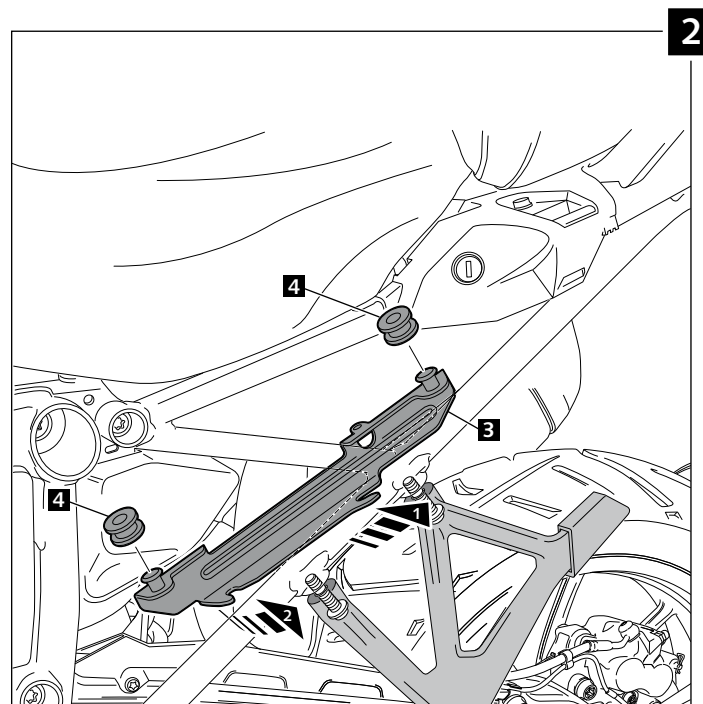

Ref.: 7518

MOUNTING INSTRUCTIONS

INFILL PANELS ADAPTABLE TO BMW R1200GS ADVENTURE LC

ID.	PART	DESCRIPTION	QTY.
1		Infill panels	1
2		Right metal support	1
3		Left metal support	1
4		Silemblock Ø inner 9,6 Ø outer 23x9	4
5		M5x16 ISO 7380 Allen screw - Head Ø9mm	2
6		M5 Silemblock	2
7		Self-adhesive black PROFILE PVC 1048 (supplied mounted)	4

Ref.: 7518

MOUNTING INSTRUCTIONS

INFILL PANELS ADAPTABLE TO BMW R1200GS ADVENTURE LC