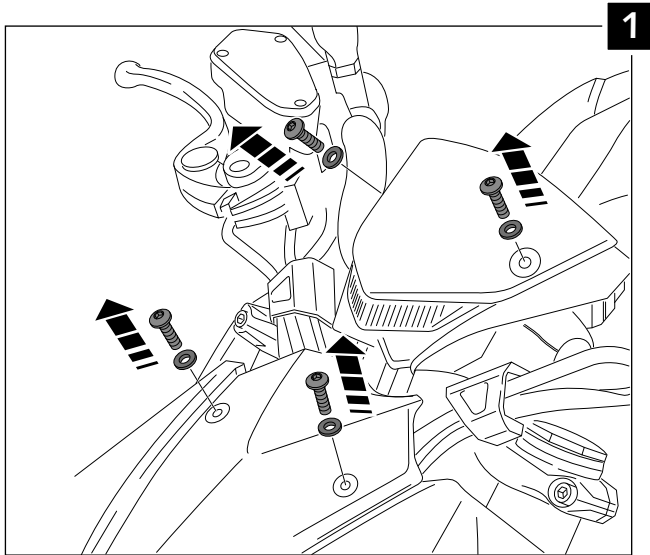

## MOUNTING INSTRUCTIONS

WINDSHIELD FOR

### KAWASAKI Z1000 14'-

Mod. TOURING  
Ref.: 7514

Mod. SPORT  
Ref.: 7011

ID.		DESCRIPTION	QTY.
1		TOURING Windshield (ref.7514)	1
		SPORT Windshield (ref.7011)	
2		Metal support	1
3		Silemblock M5	2
4		Special screw M5x13 + interior thread M5x8	2
5		M5x1 Nylon washer	4
6		Outer 15 x Ø inner 5x4 rubber washer	2
7		M5x0,5 Nylon washer	4
8		M5x14 ISO 7380 Allen screw	2
9		M5x16 ISO 7380 Allen screw	2