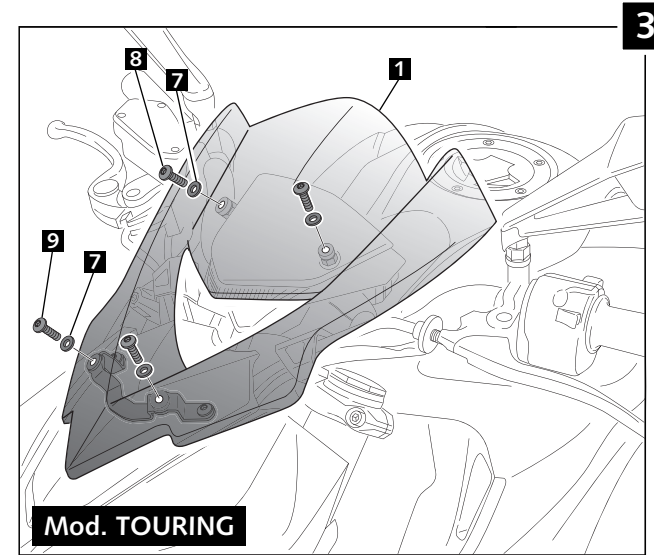

## MOUNTING INSTRUCTIONS

WINDSHIELD FOR

### KAWASAKI Z1000 14'-

Mod. TOURING  
Ref.: 7514

Mod. SPORT  
Ref.: 7011

ID.		DESCRIPTION	QTY.
1		TOURING Windshield (ref.7514)	1
		SPORT Windshield (ref.7011)	
2		Metal support	1
3		Silemblock M5	2
4		Special screw M5x13 + interior thread M5x8	2
5		M5x1 Nylon washer	4
6		Outer 15 x Ø inner 5x4 rubber washer	2
7		M5x0,5 Nylon washer	4
8		M5x14 ISO 7380 Allen screw	2
9		M5x16 ISO 7380 Allen screw	2