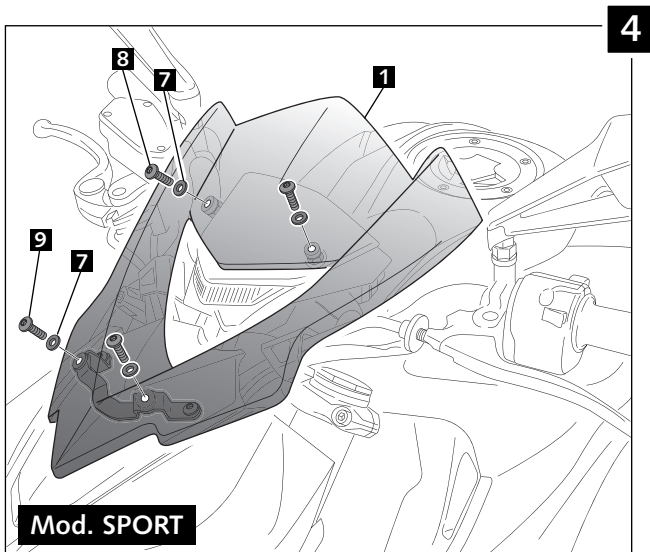

## MOUNTING INSTRUCTIONS

WINDSHIELD FOR

### KAWASAKI Z1000 14'-

Mod. TOURING  
Ref.: 7514

Mod. SPORT  
Ref.: 7011

ID.		DESCRIPTION	QTY.
1		TOURING Windshield (ref.7514)	1
		SPORT Windshield (ref.7011)	
2		Metal support	1
3		Silemblock M5	2
4		Special screw M5x13 + interior thread M5x8	2
5		M5x1 Nylon washer	4
6		Outer 15 x Ø inner 5x4 rubber washer	2
7		M5x0,5 Nylon washer	4
8		M5x14 ISO 7380 Allen screw	2
9		M5x16 ISO 7380 Allen screw	2