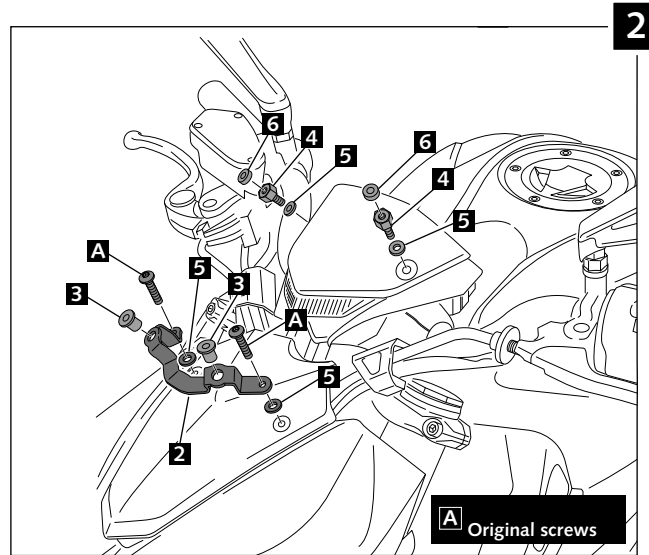

## MOUNTING INSTRUCTIONS

WINDSHIELD FOR

### KAWASAKI Z1000 14'-

Mod. TOURING  
Ref.: 7514

Mod. SPORT  
Ref.: 7011

ID.		DESCRIPTION	QTY.
1		TOURING Windshield (ref.7514)	1
		SPORT Windshield (ref.7011)	
2		Metal support	1
3		Silemblock M5	2
4		Special screw M5x13 + interior thread M5x8	2
5		M5x1 Nylon washer	4
6		Outer 15 x Ø inner 5x4 rubber washer	2
7		M5x0,5 Nylon washer	4
8		M5x14 ISO 7380 Allen screw	2
9		M5x16 ISO 7380 Allen screw	2