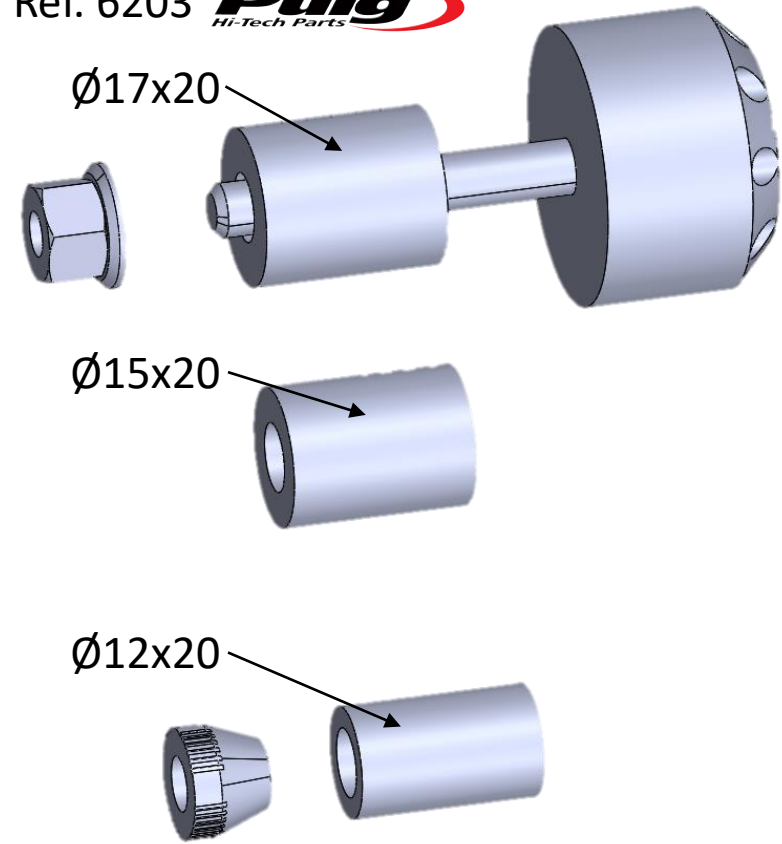

# Modelo Thruster universal

Ref. 9411 **Puig**  
Hi-Tech Parts

*Select parts depending on the interior diameter of the handlebar.*

## Modelo Largo universal

Ref. 5777 

*Select parts depending on the interior diameter of the handlebar.*

## Modelo Corto universal

Ref. 6203 

*Select parts depending on the interior diameter of the handlebar.*

# Modelo Race universal

Ref. 6222 

*Select parts depending on the interior diameter of the handlebar.*