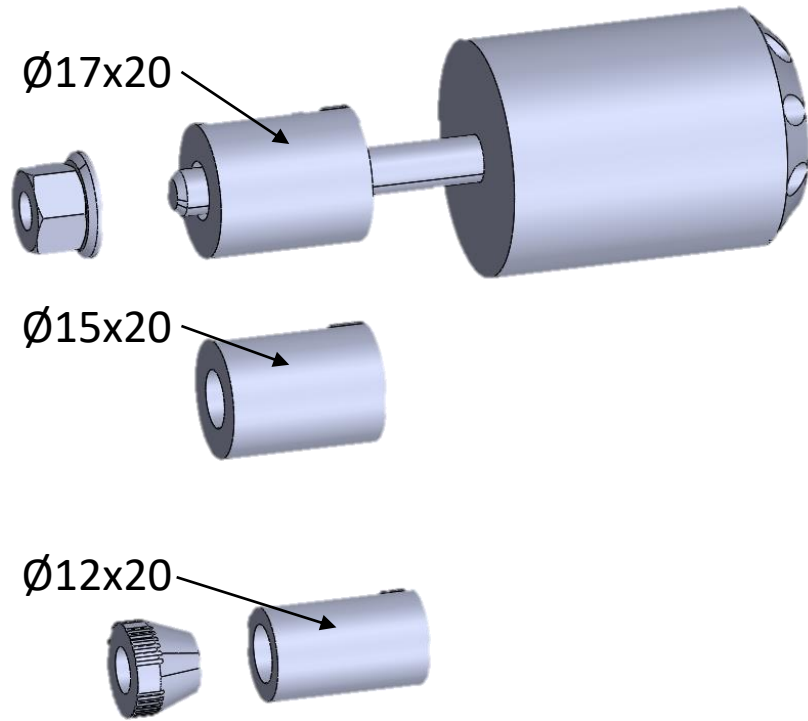

# Modelo Thruster universal

Ref. 9411 **Puig**  
Hi-Tech Parts

*Select parts depending on the interior diameter of the handlebar.*

## Modelo Largo universal

Ref. 5777 

*Select parts depending on the interior diameter of the handlebar.*

## Modelo Corto universal

Ref. 6203 

*Select parts depending on the interior diameter of the handlebar.*

# Modelo Race universal

Ref. 6222 

*Select parts depending on the interior diameter of the handlebar.*