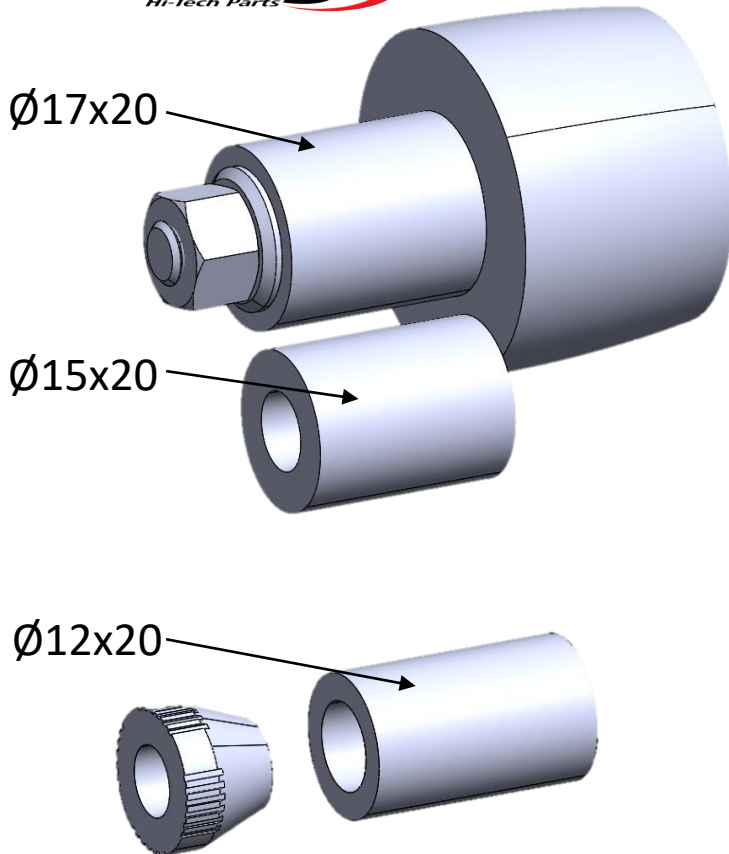

# Modelo Thruster universal

Ref. 9411 **Puig**  
Hi-Tech Parts

*Select parts depending on the interior diameter of the handlebar.*

## Modelo Largo universal

Ref. 5777 

*Select parts depending on the interior diameter of the handlebar.*

## Modelo Corto universal

Ref. 6203 

*Select parts depending on the interior diameter of the handlebar.*

# Modelo Race universal

Ref. 6222 

*Select parts depending on the interior diameter of the handlebar.*