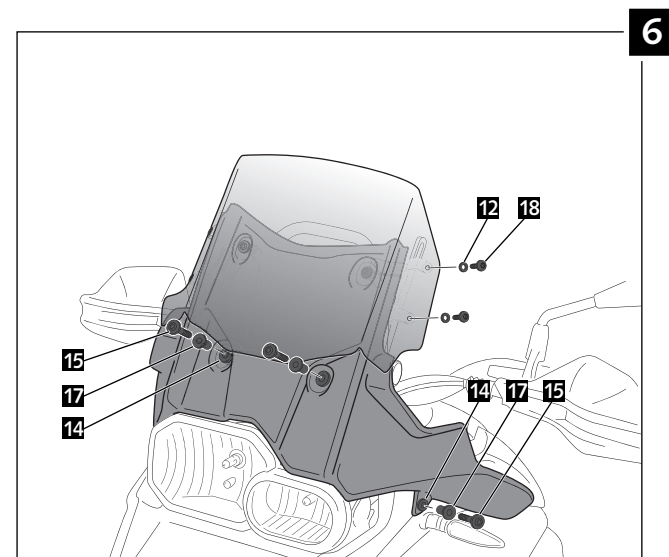

ADJUSTABLE SCREEN FOR BMW F800GS ADVENTURE

Ref.: 7307

ADJUSTABLE SCREEN FOR BMW F800GS ADVENTURE

Ref.: 7307

ID.		DESCRIPTION	QTY.
1		Black Fairing	1
2		Mobile screen	1
3		Right fixed metal bracket	1
4		Right mobile metal bracket	1
5		Left fixed metal bracket	1
6		Left mobile metal bracket	1
7		Threaded Guide	2
8		Plastic Knob	2
9		Nylon lock M5 nut	2
10		M5 washer	4
11		M5 washer	2
12		M5x0,5 nylon washer	4
13		M8 washer (black color)	2
14		Silemblock	6
15		M5x25 ISO 7380 Allen screw	6
16		M5 Silemblock	4
17		Bush with flange	6
18		M5x16 ISO 7380 Allen screw	4
19		Black trim Length 160mm, thickness 4mm (supplied already mounted on the piece n°1)	2