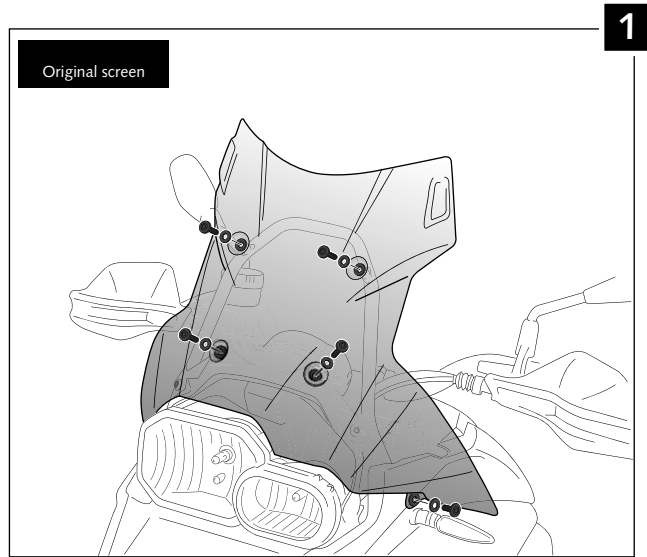

ADJUSTABLE SCREEN FOR BMW F800GS ADVENTURE

Ref.: 7307

ADJUSTABLE SCREEN FOR BMW F800GS ADVENTURE

Ref.: 7307

ID.		DESCRIPTION	QTY.
1		Black Fairing	1
2		Mobile screen	1
3		Right fixed metal bracket	1
4		Right mobile metal bracket	1
5		Left fixed metal bracket	1
6		Left mobile metal bracket	1
7		Threaded Guide	2
8		Plastic Knob	2
9		Nylon lock M5 nut	2
10		M5 washer	4
11		M5 washer	2
12		M5x0,5 nylon washer	4
13		M8 washer (black color)	2
14		Silemblock	6
15		M5x25 ISO 7380 Allen screw	6
16		M5 Silemblock	4
17		Bush with flange	6
18		M5x16 ISO 7380 Allen screw	4
19		Black trim Length 160mm, thickness 4mm (supplied already mounted on the piece n°1)	2