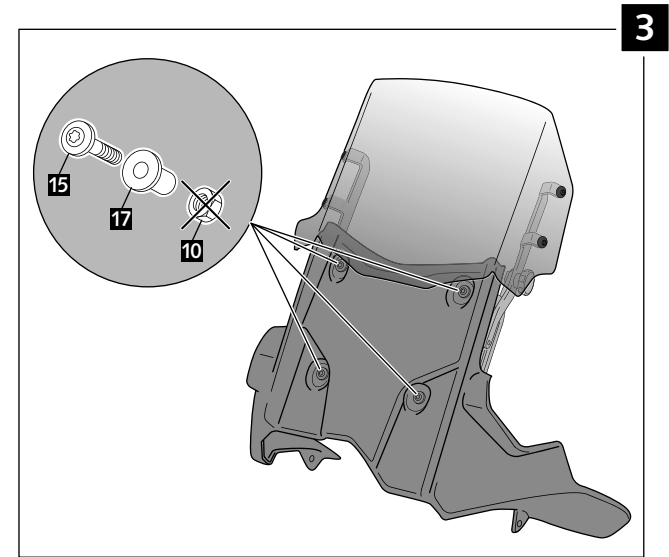

ADJUSTABLE SCREEN FOR BMW F800GS ADVENTURE

Ref.: 7307

ADJUSTABLE SCREEN FOR BMW F800GS ADVENTURE

Ref.: 7307

ID.		DESCRIPTION	QTY.
1		Black Fairing	1
2		Mobile screen	1
3		Right fixed metal bracket	1
4		Right mobile metal bracket	1
5		Left fixed metal bracket	1
6		Left mobile metal bracket	1
7		Threaded Guide	2
8		Plastic Knob	2
9		Nylon lock M5 nut	2
10		M5 washer	4
11		M5 washer	2
12		M5x0,5 nylon washer	4
13		M8 washer (black color)	2
14		Silemblock	6
15		M5x25 ISO 7380 Allen screw	6
16		M5 Silemblock	4
17		Bush with flange	6
18		M5x16 ISO 7380 Allen screw	4
19		Black trim Length 160mm, thickness 4mm (supplied already mounted on the piece n°1)	2