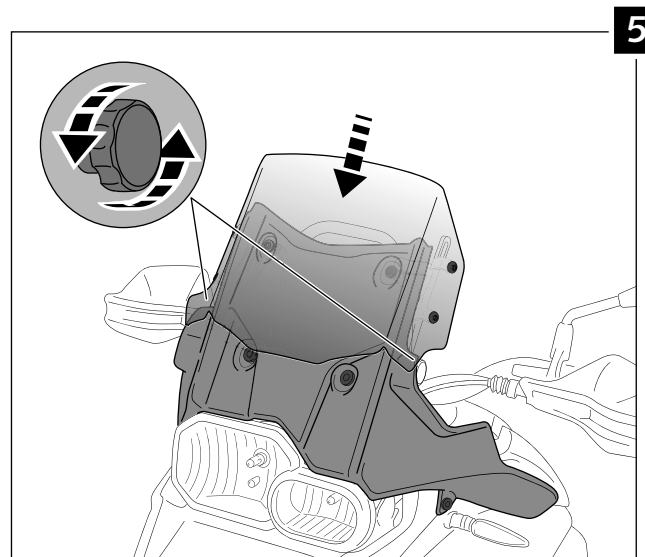

ADJUSTABLE SCREEN FOR BMW F800GS ADVENTURE

Ref.: 7307

ADJUSTABLE SCREEN FOR BMW F800GS ADVENTURE

Ref.: 7307

ID.		DESCRIPTION	QTY.
1		Black Fairing	1
2		Mobile screen	1
3		Right fixed metal bracket	1
4		Right mobile metal bracket	1
5		Left fixed metal bracket	1
6		Left mobile metal bracket	1
7		Threaded Guide	2
8		Plastic Knob	2
9		Nylon lock M5 nut	2
10		M5 washer	4
11		M5 washer	2
12		M5x0,5 nylon washer	4
13		M8 washer (black color)	2
14		Silemblock	6
15		M5x25 ISO 7380 Allen screw	6
16		M5 Silemblock	4
17		Bush with flange	6
18		M5x16 ISO 7380 Allen screw	4
19		Black trim Length 160mm, thickness 4mm (supplied already mounted on the piece n°1)	2