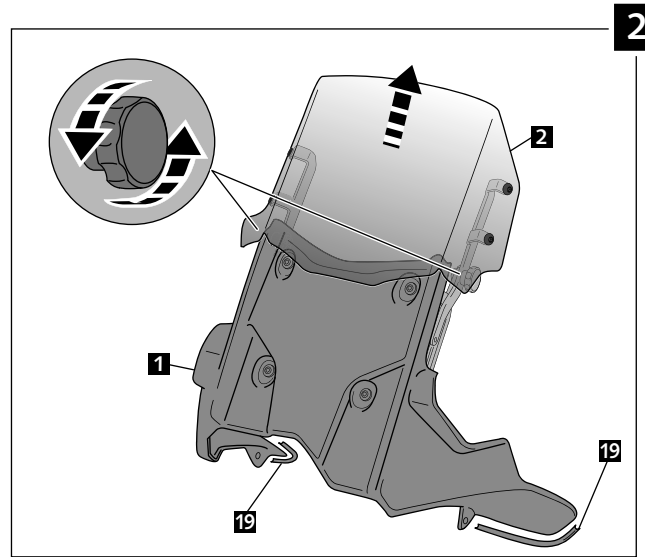

ADJUSTABLE SCREEN FOR BMW F800GS ADVENTURE

Ref.: 7307

ADJUSTABLE SCREEN FOR BMW F800GS ADVENTURE

Ref.: 7307

ID.		DESCRIPTION	QTY.
1		Black Fairing	1
2		Mobile screen	1
3		Right fixed metal bracket	1
4		Right mobile metal bracket	1
5		Left fixed metal bracket	1
6		Left mobile metal bracket	1
7		Threaded Guide	2
8		Plastic Knob	2
9		Nylon lock M5 nut	2
10		M5 washer	4
11		M5 washer	2
12		M5x0,5 nylon washer	4
13		M8 washer (black color)	2
14		Silemblock	6
15		M5x25 ISO 7380 Allen screw	6
16		M5 Silemblock	4
17		Bush with flange	6
18		M5x16 ISO 7380 Allen screw	4
19		Black trim Length 160mm, thickness 4mm (supplied already mounted on the piece n°1)	2