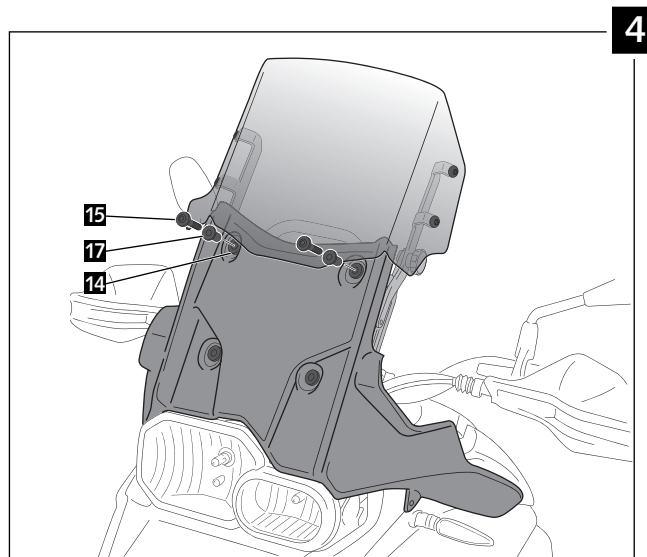

ADJUSTABLE SCREEN FOR BMW F800GS ADVENTURE

Ref.: 7307

ADJUSTABLE SCREEN FOR BMW F800GS ADVENTURE

Ref.: 7307

ID.		DESCRIPTION	QTY.
1		Black Fairing	1
2		Mobile screen	1
3		Right fixed metal bracket	1
4		Right mobile metal bracket	1
5		Left fixed metal bracket	1
6		Left mobile metal bracket	1
7		Threaded Guide	2
8		Plastic Knob	2
9		Nylon lock M5 nut	2
10		M5 washer	4
11		M5 washer	2
12		M5x0,5 nylon washer	4
13		M8 washer (black color)	2
14		Silemblock	6
15		M5x25 ISO 7380 Allen screw	6
16		M5 Silemblock	4
17		Bush with flange	6
18		M5x16 ISO 7380 Allen screw	4
19		Black trim Length 160mm, thickness 4mm (supplied already mounted on the piece n°1)	2