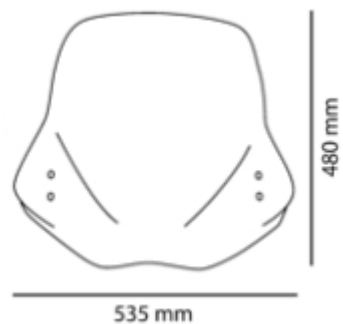

TECHNICAL FEATURES

2 points of attachment

Check the ABE HOMOLOGATION document if the product is homologated for your motorcycle

ROUNDED CONTOUR-PROFILE

TÜV APPROVED