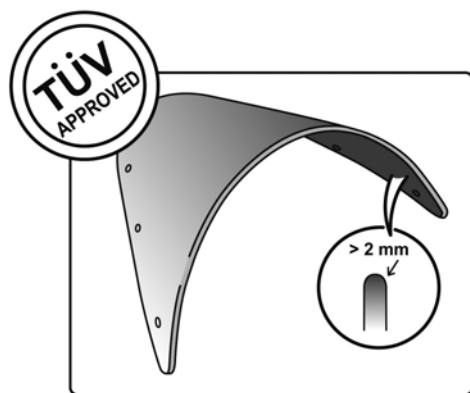

TECHNICAL FEATURES

2 points of attachment

Check the ABE HOMOLOGATION document if the product is homologated for your motorcycle

ROUNDED CONTOUR-PROFILE

TÜV APPROVED