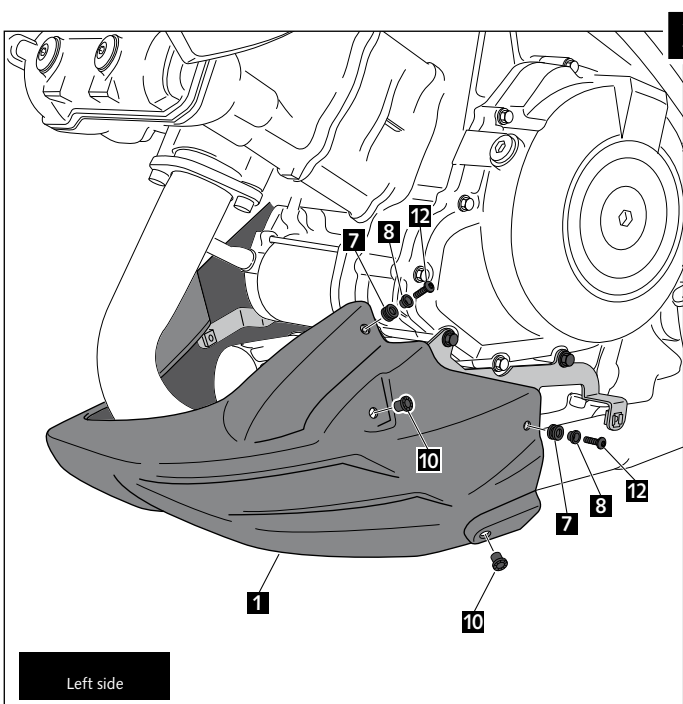

MOUNTING INSTRUCTIONS

ENGINE SPOILER FOR SUZUKI VSTROM 1000 '14-'15