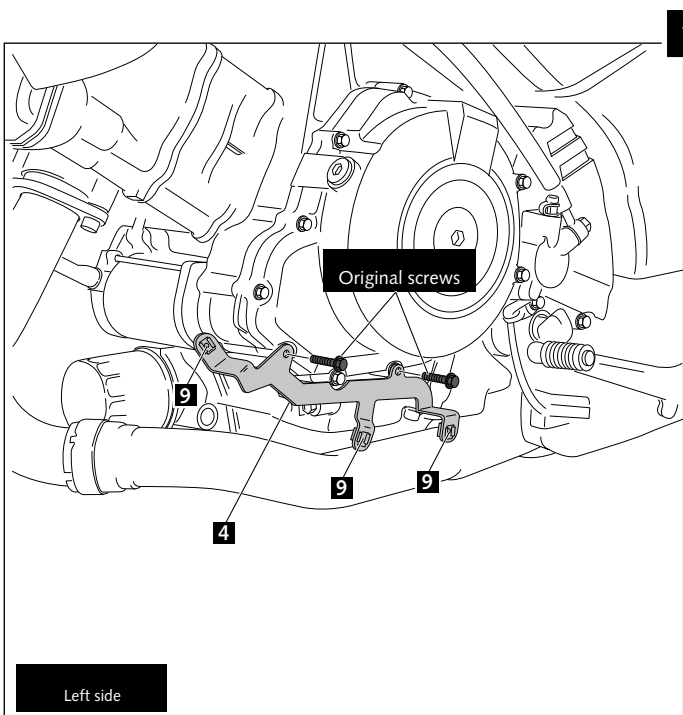

MOUNTING INSTRUCTIONS

ENGINE SPOILER FOR SUZUKI VSTROM 1000 '14-'15