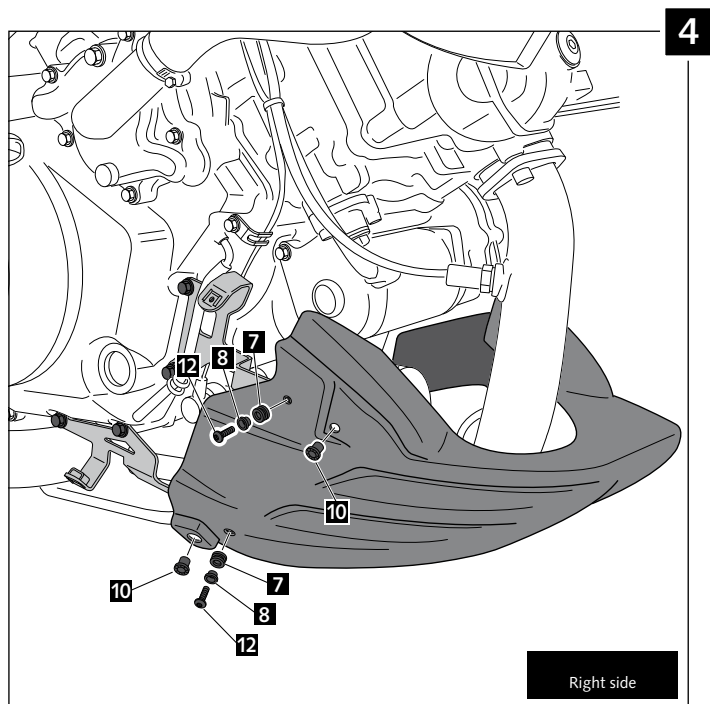

MOUNTING INSTRUCTIONS

ENGINE SPOILER FOR SUZUKI VSTROM 1000 '14-'15