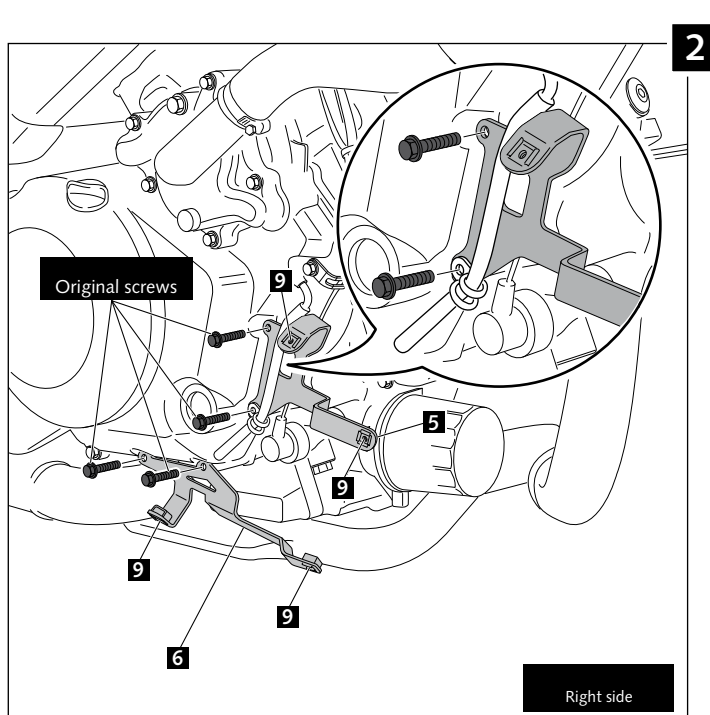

Ref.: 7231 J
(black colour)

Ref.: 7231 C
(carbon look)

MOUNTING INSTRUCTIONS

ENGINE SPOILER FOR SUZUKI VSTROM 1000 '14-

ID.	PART	DESCRIPTION	QTY.
1		Central engine spoiler	1
2		Right engine Spoiler	1
3		Left engine Spoiler	1
4		Left metal Support	1
5		Right front metal support	1
6		Right rear metal support	1
7		Silemblock	7
8		Bush with flange	7
9		M6 caged nut (mounted to supports)	7
10		M6 silemblock	4
11		M6x0,5 nylon washer	7
12		M6x20 ISO 7380 Allen screw	11
13		Stikers set	1

MOUNTING INSTRUCTIONS

ENGINE SPOILER FOR SUZUKI VSTROM 1000 '14-'15

MOUNTING INSTRUCTIONS

ENGINE SPOILER FOR SUZUKI VSTROM 1000 '14-'15