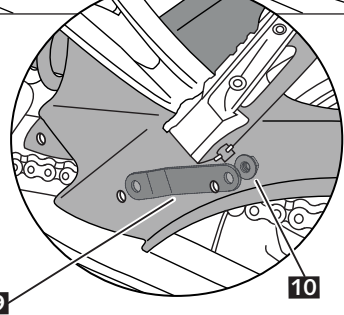

1

2

3

ONLY FOR MT07

ID.	DESCRIPTION	QTY.
1	Iron	1
2	M6x15 DIN 1001 screw	4
3	Well nuts	4
4	Metal arrowhead	4
5	M6 nut	1
6	M5x25 DIN 1001 screw	1
7	M5 DIN125A Washer	1
8	Support for expansion vessel	1
9	Support for rear mudguard	1
10	M6 DIN6923 nut	1