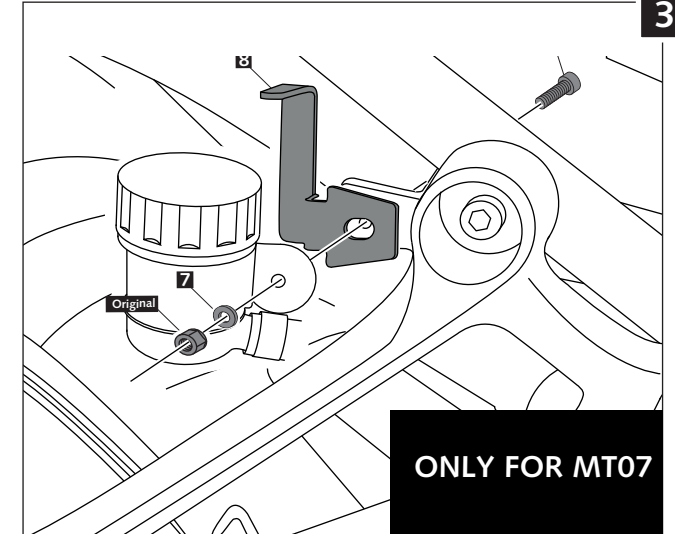

1

2

3

ONLY FOR MT07

ID.	DESCRIPTION	QTY.
1	Iron	1
2	M6x15 DIN 1001 screw	4
3	Well nuts	4
4	Metal arrowhead	4
5	M6 nut	1
6	M5x25 DIN 1001 screw	1
7	M5 DIN125A Washer	1
8	Support for expansion vessel	1
9	Support for rear mudguard	1
10	M6 DIN6923 nut	1