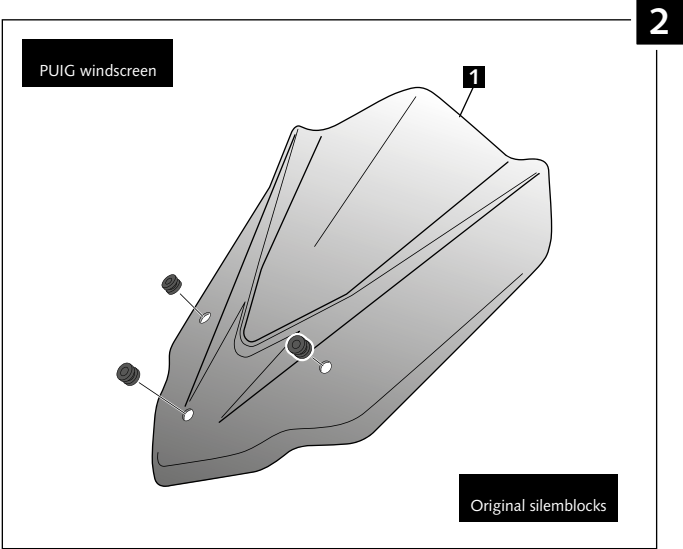

MOUNTING INSTRUCTIONS

**WINDSCREEN ADAPTABLE TO
 BMW S1000R '14**

Ref.: 7040

ID.	DESCRIPTION	QTY.
1	 Windscreen	1