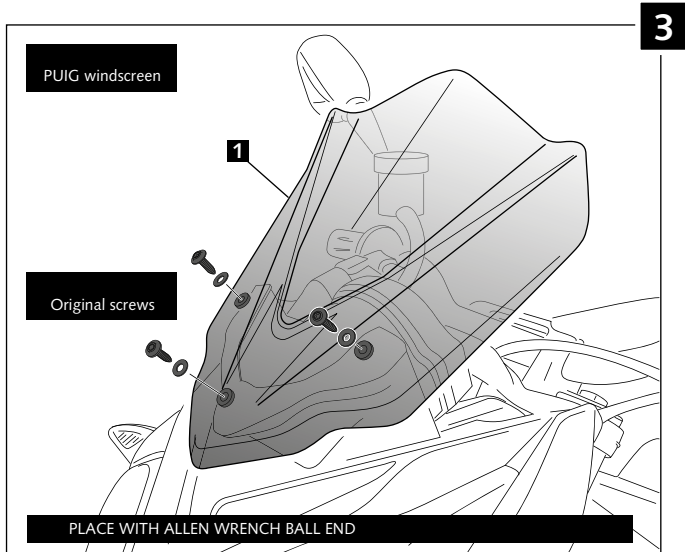

MOUNTING INSTRUCTIONS

**WINDSCREEN ADAPTABLE TO
 BMW S1000R '14**

Ref.: 7040

ID.	DESCRIPTION	QTY.
1	 Windscreen	1