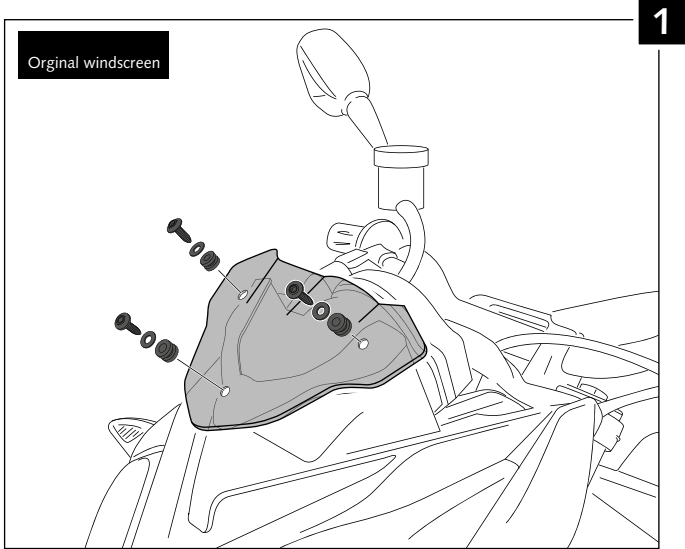

MOUNTING INSTRUCTIONS

**WINDSCREEN ADAPTABLE TO
 BMW S1000R '14**

Ref.: 7040

ID.	DESCRIPTION	QTY.
1	 Windscreen	1