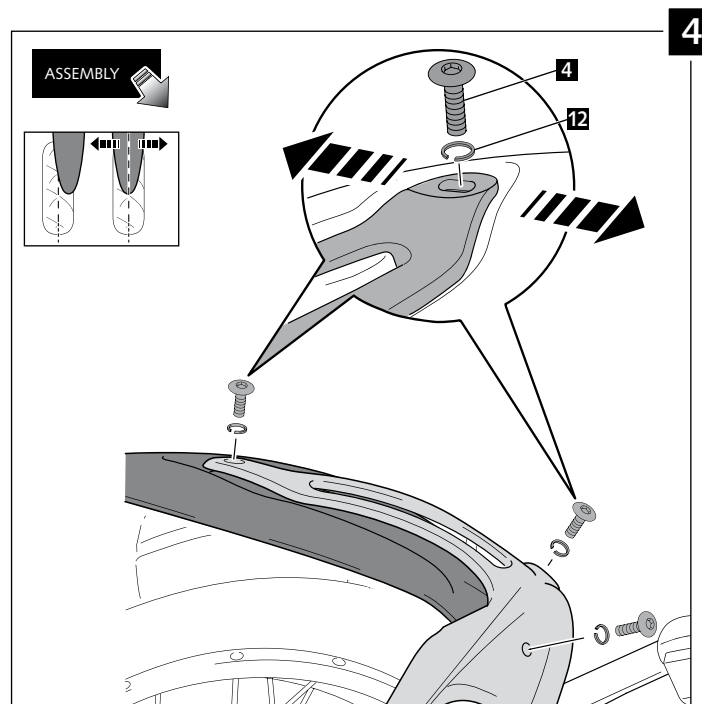

Easy

Intermediate

Difficult

ID	PART	DESCRIPTION	QTY	REF.
1		Mudguard	1	7023J/CM3
2		Support	1	10324N
3		Silentblock	3	SILENBGONE-064
4		M5x11 ISO 7380 Allen screw	3	TORNI-AI----520
5		M10 locknut	1	TUEA-D985.8-M10
6		M10x75 DIN 912 12.9 Allen screw	1	TORNI-D912--548
7		M8x45 DIN 912 12.9 Allen screw	1	TORNI-D912--622
8		Arrowhead friction IGUS Ø inner 15 x Ø outer 17x15	1	COJIN-P-WSM-517
9		Bush with flange Ø inner10,5 x Ø outer15x17,6	1	CASQUI-M----504
10		M5 bush with flange	3	CASQUI-----517
11		M8 glower washer	1	ARAND-G8----505
12		DIN 127 M5 glower washer	3	ARAND-G5----506
13		Bush Ø inner8,5 x Ø outer22x5	1	CASQUI-M----621
14		M5 ISO 7380 screw cap	3	TAPON_____85

REAR MUDGUARD ADAPTABLE TO BMW R NINE T

MOUNTING INSTRUCTIONS

REAR MUDGUARD ADAPTABLE TO BMW R NINE T

MOUNTING INSTRUCTIONS