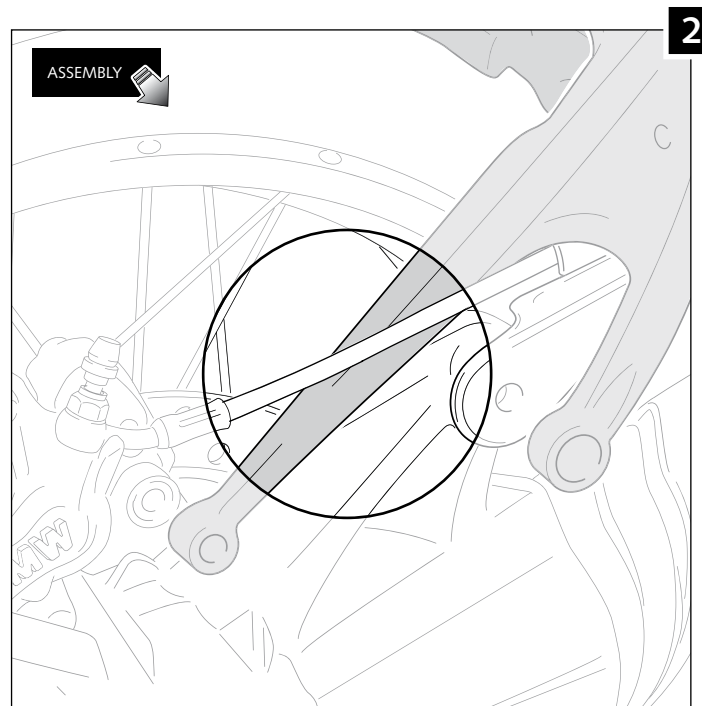

REAR MUDGUARD ADAPTABLE TO BMW R NINE T

MOUNTING INSTRUCTIONS