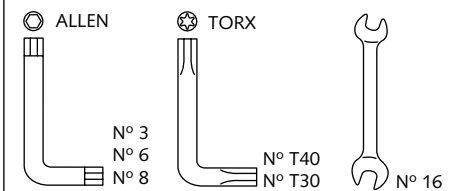

REAR MUDGUARD ADAPTABLE TO BMW R NINE T

NOT COMPATIBLE WITH PNEUMATIC OFF-ROAD

Ref.: 7023 J

(Black colour)

Ref.: 7023 C

(Carbon look)

2 people

30 min

Easy

Intermediate

Difficult

ID	PART	DESCRIPTION	QTY	REF.
1		Mudguard	1	7023J/CM3
2		Support	1	10324N
3		Silentblock	3	SILENBGONE-064
4		M5x11 ISO 7380 Allen screw	3	TORNI-AI----520
5		M10 locknut	1	TUEA-D985.8-M10
6		M10x75 DIN 912 12.9 Allen screw	1	TORNI-D912--548
7		M8x45 DIN 912 12.9 Allen screw	1	TORNI-D912--622
8		Arrowhead friction IGUS Ø inner 15 x Ø outer 17x15	1	COJIN-P-WSM-517
9		Bush with flange Ø inner10,5 x Ø outer15x17,6	1	CASQUI-M----504
10		M5 bush with flange	3	CASQUI-----517
11		M8 glower washer	1	ARAND-G8----505
12		DIN 127 M5 glower washer	3	ARAND-G5----506
13		Bush Ø inner8,5 x Ø outer22x5	1	CASQUI-M----621
14		M5 ISO 7380 screw cap	3	TAPON_____85