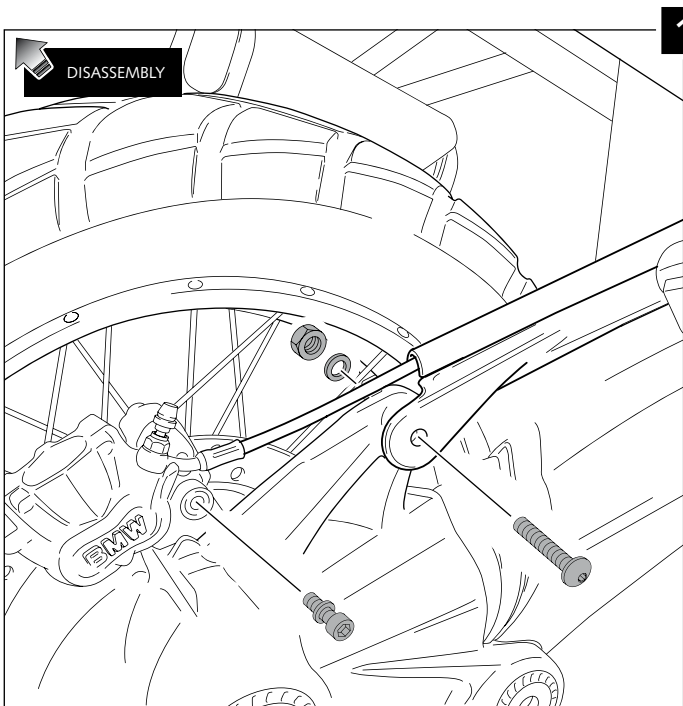

REAR MUDGUARD ADAPTABLE TO BMW R NINE T

MOUNTING INSTRUCTIONS