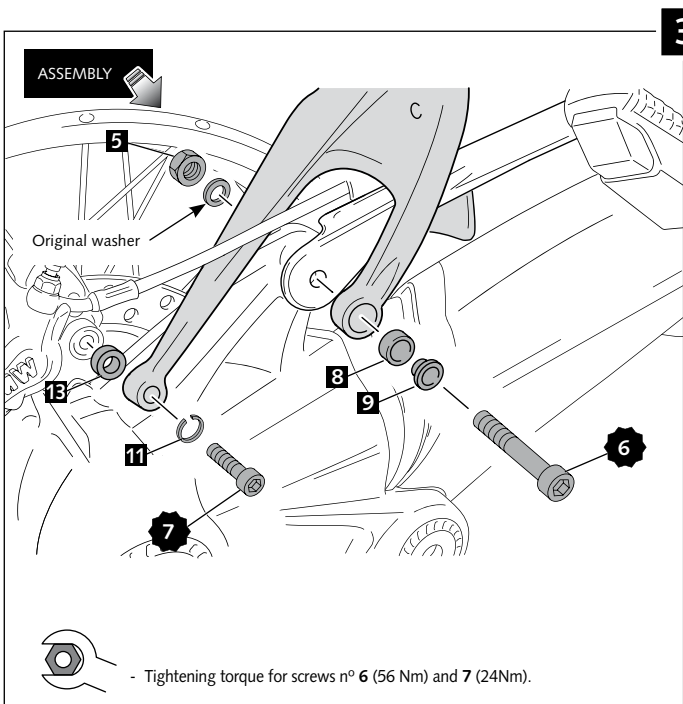

Easy

Intermediate

Difficult

ID	PART	DESCRIPTION	QTY	REF.
1		Mudguard	1	7023J/CM3
2		Support	1	10324N
3		Silentblock	3	SILENBGONE-064
4		M5x11 ISO 7380 Allen screw	3	TORNI-AI----520
5		M10 locknut	1	TUEA-D985.8-M10
6		M10x75 DIN 912 12.9 Allen screw	1	TORNI-D912--548
7		M8x45 DIN 912 12.9 Allen screw	1	TORNI-D912--622
8		Arrowhead friction IGUS Ø inner 15 x Ø outer 17x15	1	COJIN-P-WSM-517
9		Bush with flange Ø inner10,5 x Ø outer15x17,6	1	CASQUI-M----504
10		M5 bush with flange	3	CASQUI-----517
11		M8 glower washer	1	ARAND-G8----505
12		DIN 127 M5 glower washer	3	ARAND-G5----506
13		Bush Ø inner8,5 x Ø outer22x5	1	CASQUI-M----621
14		M5 ISO 7380 screw cap	3	TAPON_____85

REAR MUDGUARD ADAPTABLE TO BMW R NINE T

MOUNTING INSTRUCTIONS

REAR MUDGUARD ADAPTABLE TO BMW R NINE T

MOUNTING INSTRUCTIONS