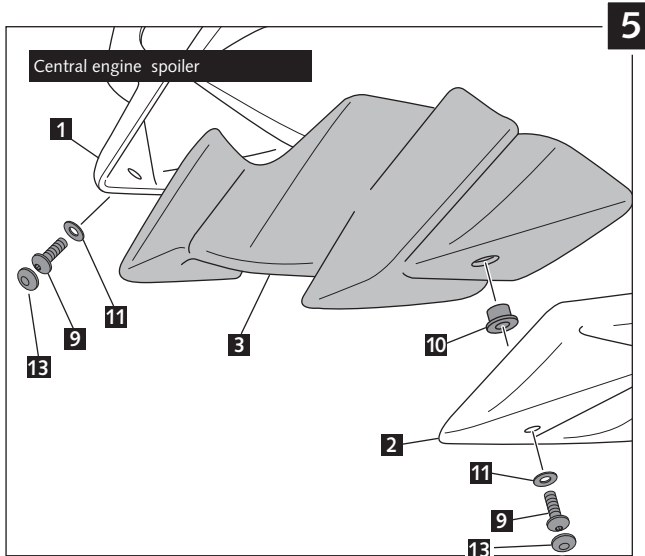

MOUNTING INSTRUCTIONS

ENGINE SPOILER FOR
YAMAHA MT-07

Ref.: 7022J
(black colour)
Ref.: 7022C
(colorcarbon look)

ENGINE SPOILER FOR
YAMAHA MT-07

ID.		DESCRIPTION	QTY.
1		Right engine spoiler	1
2		Left engine spoiler	1
3		Central engine spoiler	1
4		Front left support	1
5		Rear left support	1
6		Front right support	1
7		Rear right support	1
8		Upper right support	1
9		M5x16 ISO 7380 Allen screw	8
10		M5 Silemblock	8
11		M5x0,5 Nylon washer	8
12		Stickers set	1
13		M5 ISO 7380 screw cap	8