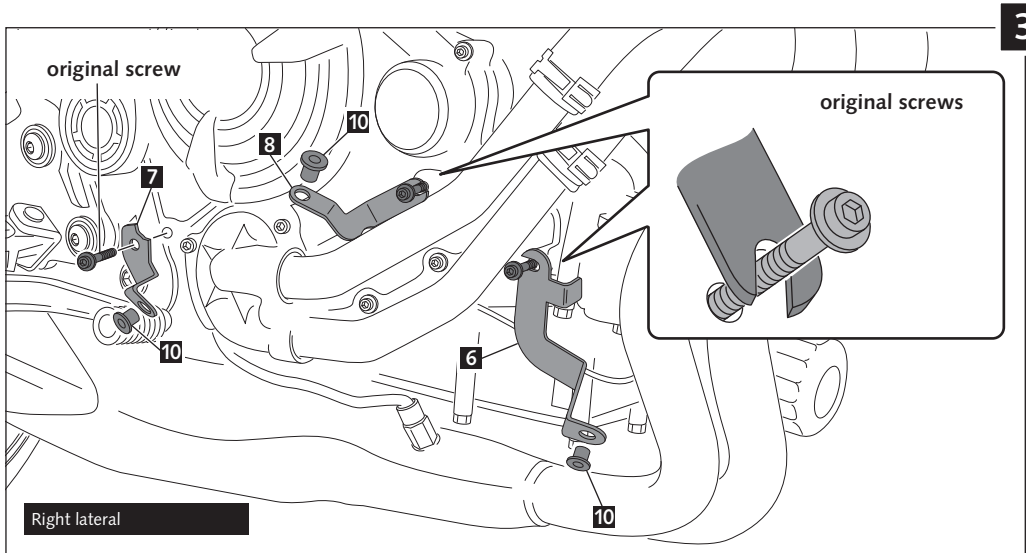

MOUNTING INSTRUCTIONS

ENGINE SPOILER FOR
YAMAHA MT-07

Ref.: 7022J
(black colour)
Ref.: 7022C
(colorcarbon look)

ENGINE SPOILER FOR
YAMAHA MT-07

ID.		DESCRIPTION	QTY.
1		Right engine spoiler	1
2		Left engine spoiler	1
3		Central engine spoiler	1
4		Front left support	1
5		Rear left support	1
6		Front right support	1
7		Rear right support	1
8		Upper right support	1
9		M5x16 ISO 7380 Allen screw	8
10		M5 Silemblock	8
11		M5x0,5 Nylon washer	8
12		Stickers set	1
13		M5 ISO 7380 screw cap	8