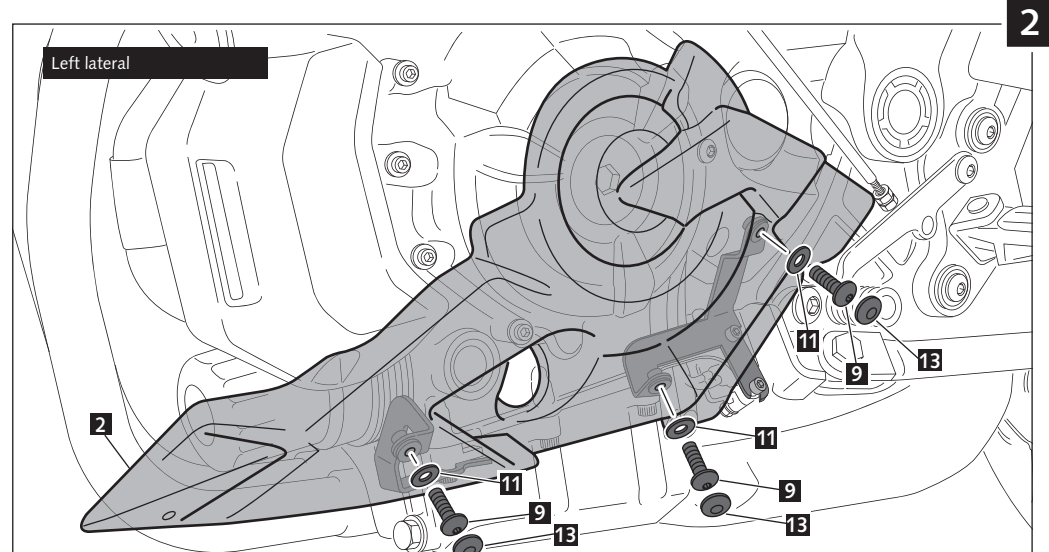

MOUNTING INSTRUCTIONS

ENGINE SPOILER FOR
YAMAHA MT-07

Ref.: 7022J
(black colour)
Ref.: 7022C
(colorcarbon look)

ENGINE SPOILER FOR
YAMAHA MT-07

ID.		DESCRIPTION	QTY.
1		Right engine spoiler	1
2		Left engine spoiler	1
3		Central engine spoiler	1
4		Front left support	1
5		Rear left support	1
6		Front right support	1
7		Rear right support	1
8		Upper right support	1
9		M5x16 ISO 7380 Allen screw	8
10		M5 Silemblock	8
11		M5x0,5 Nylon washer	8
12		Stickers set	1
13		M5 ISO 7380 screw cap	8