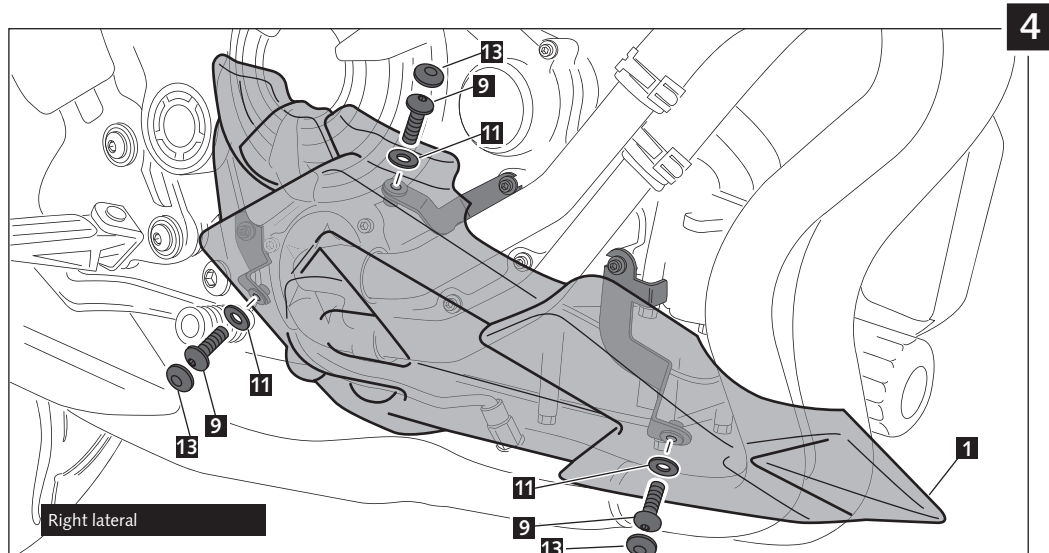

MOUNTING INSTRUCTIONS

ENGINE SPOILER FOR
YAMAHA MT-07

Ref.: 7022J
(black colour)
Ref.: 7022C
(colorcarbon look)

ENGINE SPOILER FOR
YAMAHA MT-07

ID.		DESCRIPTION	QTY.
1		Right engine spoiler	1
2		Left engine spoiler	1
3		Central engine spoiler	1
4		Front left support	1
5		Rear left support	1
6		Front right support	1
7		Rear right support	1
8		Upper right support	1
9		M5x16 ISO 7380 Allen screw	8
10		M5 Silemblock	8
11		M5x0,5 Nylon washer	8
12		Stickers set	1
13		M5 ISO 7380 screw cap	8