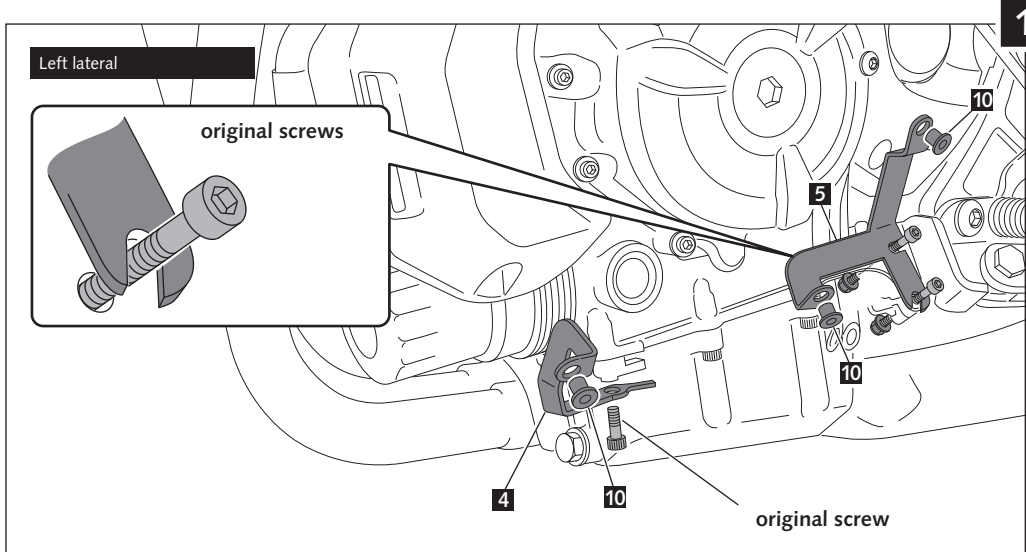

MOUNTING INSTRUCTIONS

ENGINE SPOILER FOR
YAMAHA MT-07

Ref.: 7022J
(black colour)
Ref.: 7022C
(colorcarbon look)

ENGINE SPOILER FOR
YAMAHA MT-07

ID.		DESCRIPTION	QTY.
1		Right engine spoiler	1
2		Left engine spoiler	1
3		Central engine spoiler	1
4		Front left support	1
5		Rear left support	1
6		Front right support	1
7		Rear right support	1
8		Upper right support	1
9		M5x16 ISO 7380 Allen screw	8
10		M5 Silemblock	8
11		M5x0,5 Nylon washer	8
12		Stickers set	1
13		M5 ISO 7380 screw cap	8