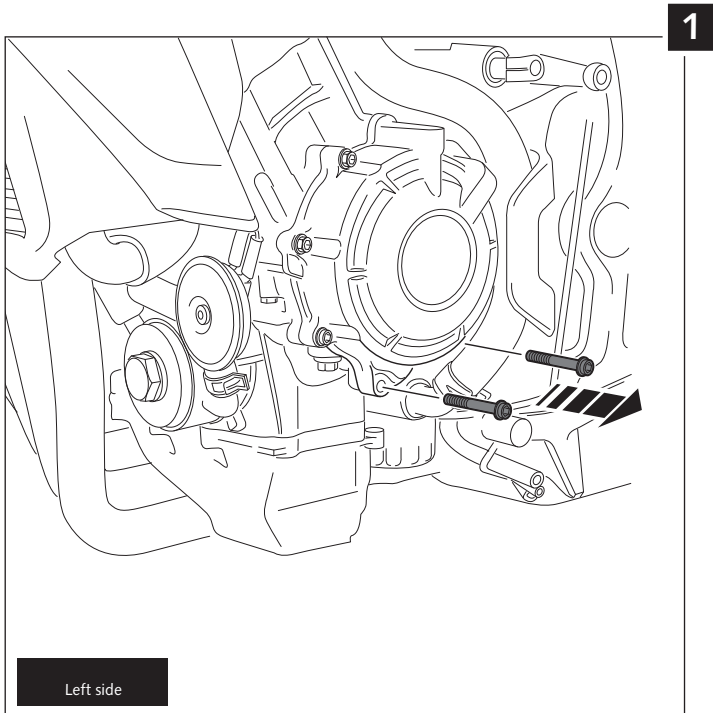

MOUNTING INSTRUCTIONS

ENGINE SPOILER FOR
HONDA CB650F / CB650R '19-