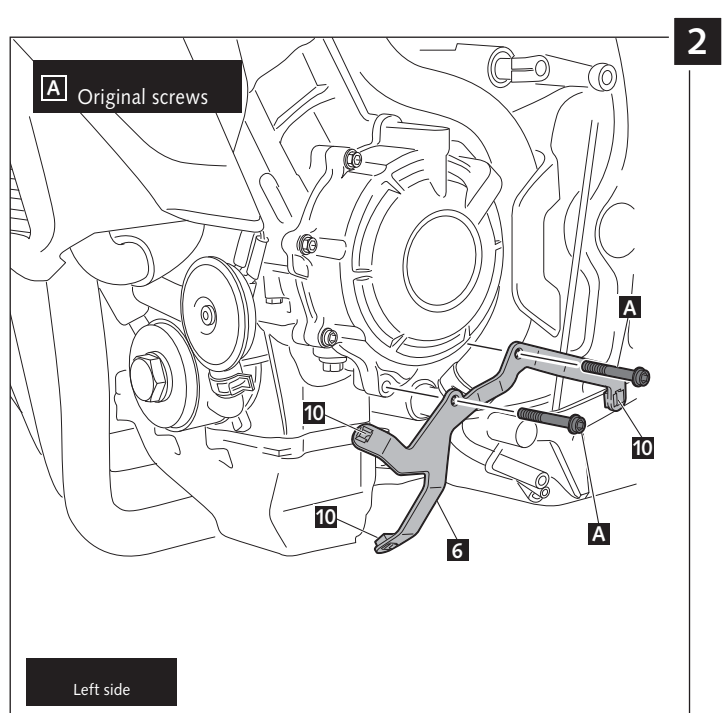

MOUNTING INSTRUCTIONS

ENGINE SPOILER FOR
HONDA CB650F / CB650R '19-