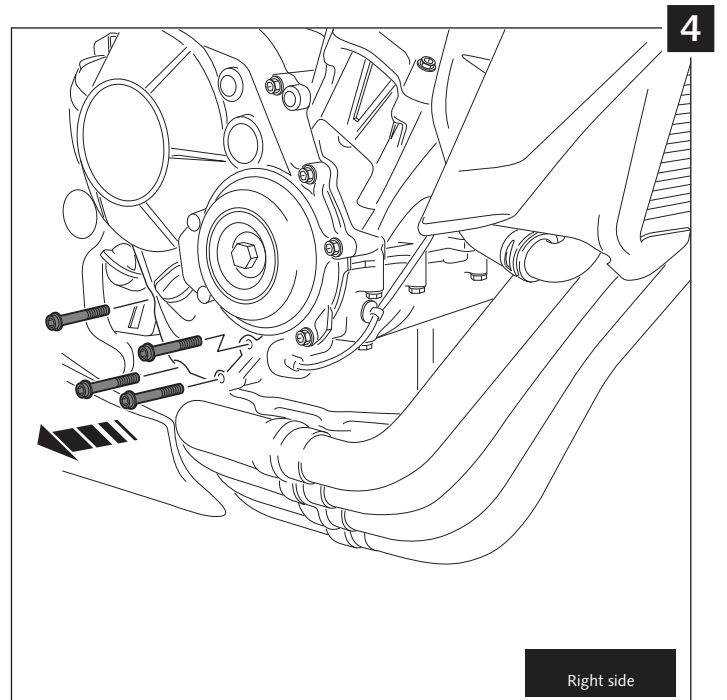

MOUNTING INSTRUCTIONS

ENGINE SPOILER FOR
HONDA CB650F / CB650R '19-