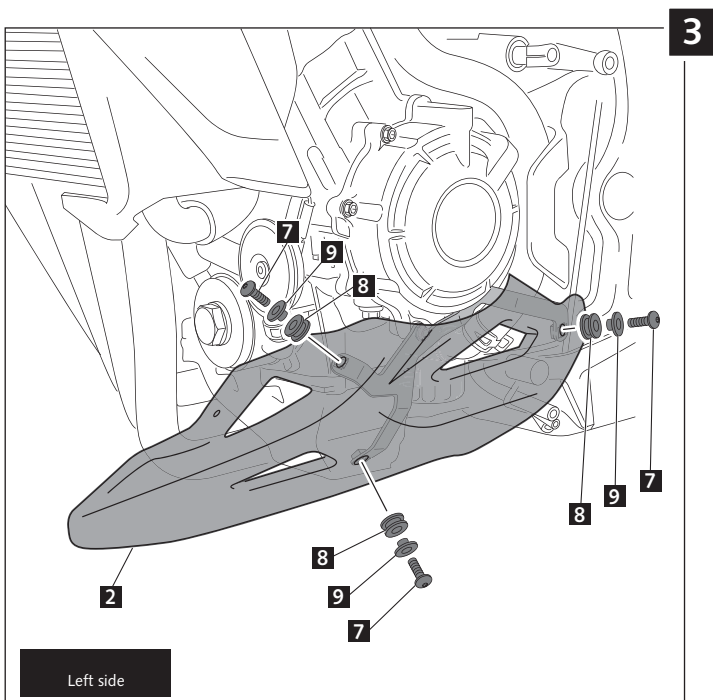

Ref.: 7021 J
(black colour)

Ref.: 7021 C
(carbon look)

MOUNTING INSTRUCTIONS

ENGINE SPOILER FOR HONDA CB650F / CB650R '19-

ID.	PART	DESCRIPTION	QTY.
1		Central engine spoiler	1
2		Right engine Spoiler	1
3		Left engine Spoiler	1
4		Right front metal support	1
5		Right metal support	1
6		Left metal support	1
7		M6x15 ISO 7380 Allen screw	6
8		Silentblock	6
9		Bush with flange	6
10		M6 caged nut (mounted to supports)	6
11		M5x16 ISO 7380 Allen screw	4
12		Ø5 nylon washer	4
13		M5 Silentblock	4

MOUNTING INSTRUCTIONS

ENGINE SPOILER FOR
HONDA CB650F / CB650R '19-

MOUNTING INSTRUCTIONS

ENGINE SPOILER FOR HONDA CB650F / CB650R '19-