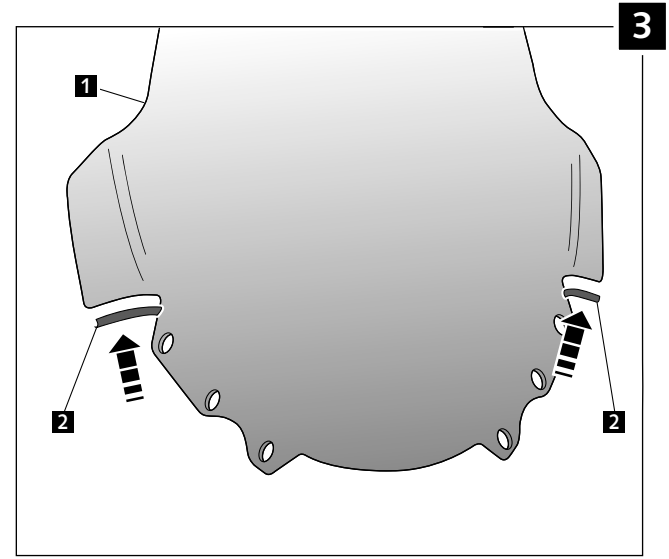

## MOUNTING INSTRUCTIONS

WINDSCREEN ADAPTABLE TO  
SUZUKI BURGMAN 125-200 '14-

Ref.: 7019

ID.	DESCRIPTION	QTY.
1	 <p>Windscreen</p>	1
2	 <p>Black Trim length 110mm, 4mm thickness. (supplied already mounted)</p>	2