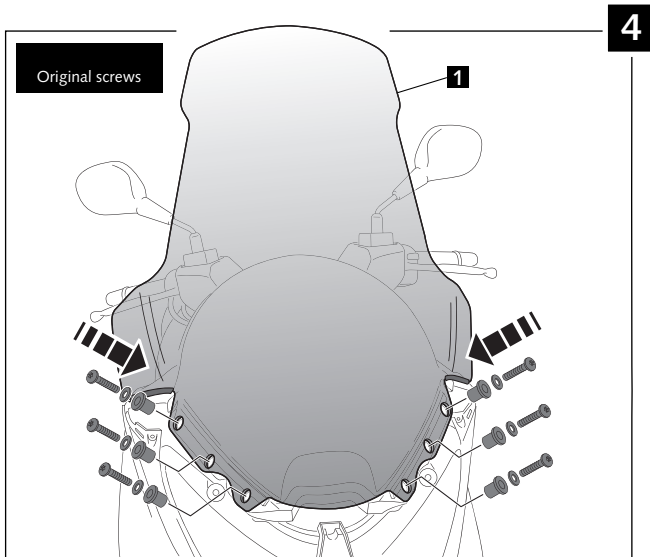

## MOUNTING INSTRUCTIONS

WINDSCREEN ADAPTABLE TO  
SUZUKI BURGMAN 125-200 '14-

Ref.: 7019

ID.	DESCRIPTION	QTY.
1	 <p>Windscreen</p>	1
2	 <p>Black Trim length 110mm, 4mm thickness. (supplied already mounted)</p>	2