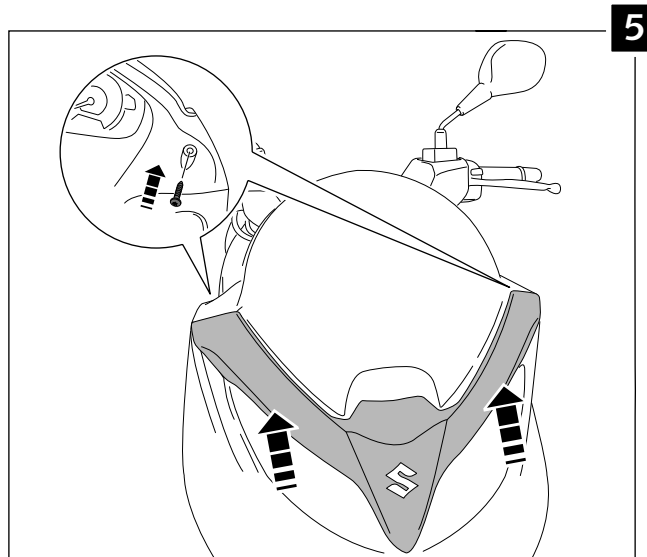

## MOUNTING INSTRUCTIONS

WINDSCREEN ADAPTABLE TO  
SUZUKI BURGMAN 125-200 '14-

Ref.: 7019

ID.	DESCRIPTION	QTY.
1	 <p>Windscreen</p>	1
2	 <p>Black Trim length 110mm, 4mm thickness. (supplied already mounted)</p>	2