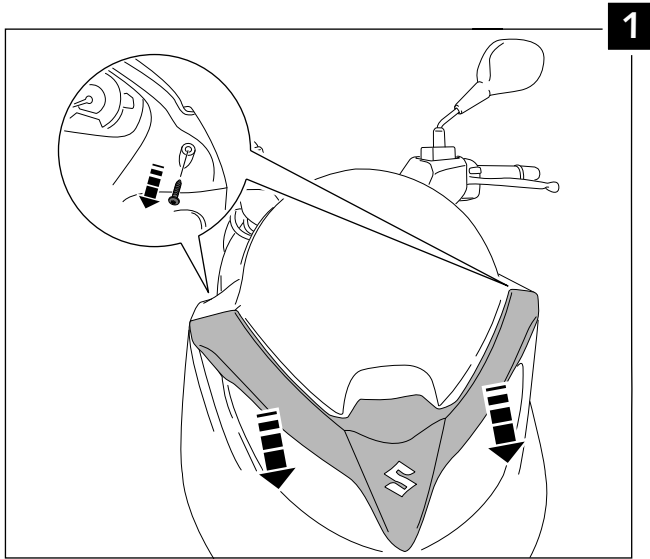

## MOUNTING INSTRUCTIONS

WINDSCREEN ADAPTABLE TO  
SUZUKI BURGMAN 125-200 '14-

Ref.: 7019

ID.	DESCRIPTION	QTY.
1	 <p>Windscreen</p>	1
2	 <p>Black Trim length 110mm, 4mm thickness. (supplied already mounted)</p>	2