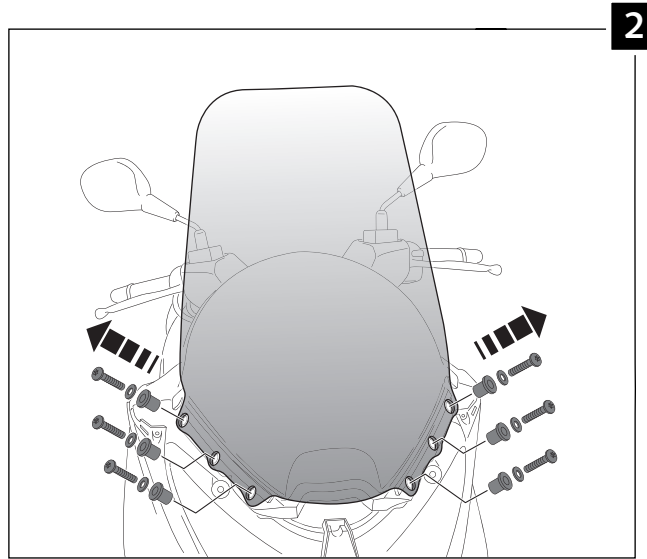

## MOUNTING INSTRUCTIONS

WINDSCREEN ADAPTABLE TO  
SUZUKI BURGMAN 125-200 '14-

Ref.: 7019

ID.	DESCRIPTION	QTY.
1	 <p>Windscreen</p>	1
2	 <p>Black Trim length 110mm, 4mm thickness. (supplied already mounted)</p>	2