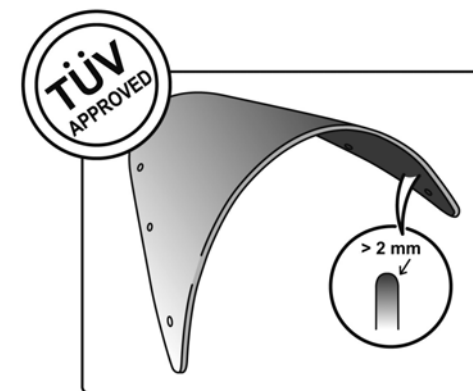

TECHNICAL FEATURES

Check the ABE HOMOLOGATION document if the product is homologated for your motorcycle

ROUNDED CONTOUR-PROFILE

TÜV APPROVED