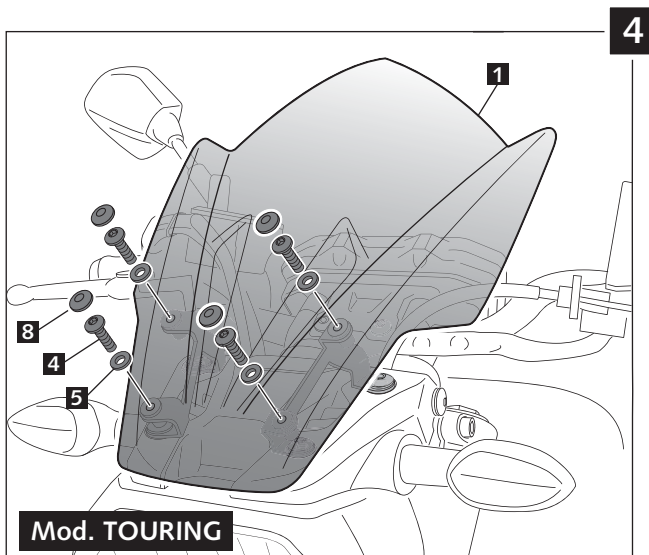

## MOUNTING INSTRUCTIONS

### WINDSHIELD FOR YAMAHA MT07

Mod. SPORT  
Ref.: 7015

Mod. TOURING  
Ref.: 7016

ID.		DESCRIPTION	QTY.
1		SPORT Windshield (ref.7015)	1
		TOURING Windshield (ref.7016)	
2		Right metal support	1
3		Left metal support	1
4		M5x16 ISO 7380 Allen screw	4
5		M5x0,5 Nylon washer	4
6		Silemblock M5	4
7		M6x25 ISO 7380 Allen screw	4
8		M5 ISO 7380 Screw cap	4