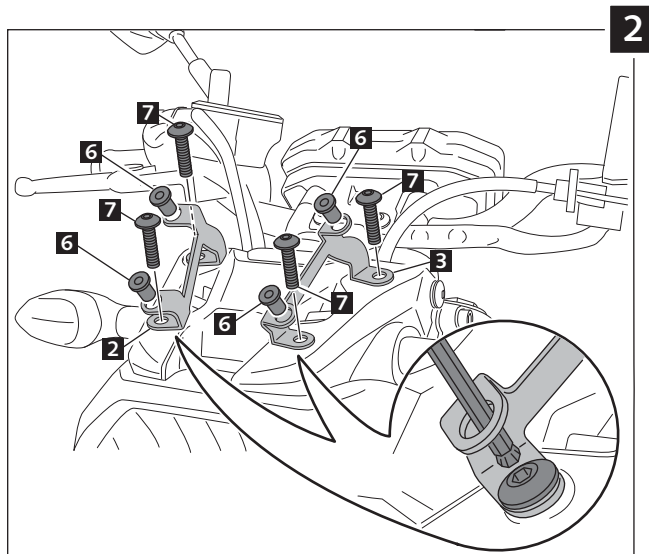

## MOUNTING INSTRUCTIONS

### WINDSHIELD FOR YAMAHA MT07

Mod. SPORT  
Ref.: 7015

Mod. TOURING  
Ref.: 7016

ID.		DESCRIPTION	QTY.
1		SPORT Windshield (ref.7015)	1
		TOURING Windshield (ref.7016)	
2		Right metal support	1
3		Left metal support	1
4		M5x16 ISO 7380 Allen screw	4
5		M5x0,5 Nylon washer	4
6		Silemblock M5	4
7		M6x25 ISO 7380 Allen screw	4
8		M5 ISO 7380 Screw cap	4