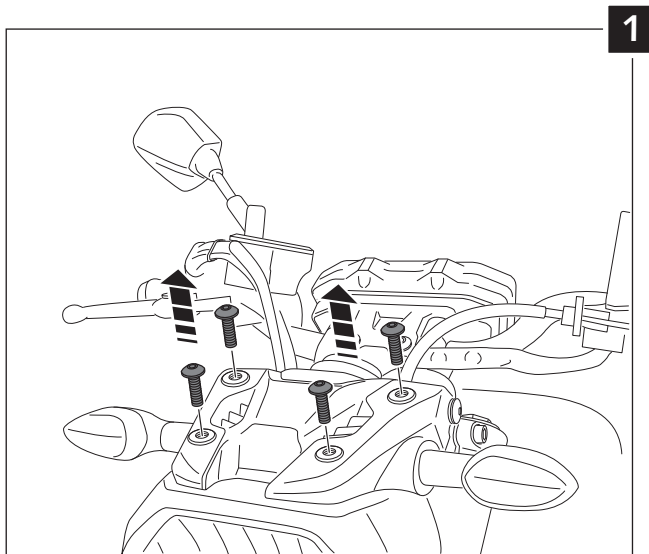

## MOUNTING INSTRUCTIONS

### WINDSHIELD FOR YAMAHA MT07

Mod. SPORT  
Ref.: 7015

Mod. TOURING  
Ref.: 7016

ID.		DESCRIPTION	QTY.
1		SPORT Windshield (ref.7015)	1
		TOURING Windshield (ref.7016)	
2		Right metal support	1
3		Left metal support	1
4		M5x16 ISO 7380 Allen screw	4
5		M5x0,5 Nylon washer	4
6		Silemblock M5	4
7		M6x25 ISO 7380 Allen screw	4
8		M5 ISO 7380 Screw cap	4