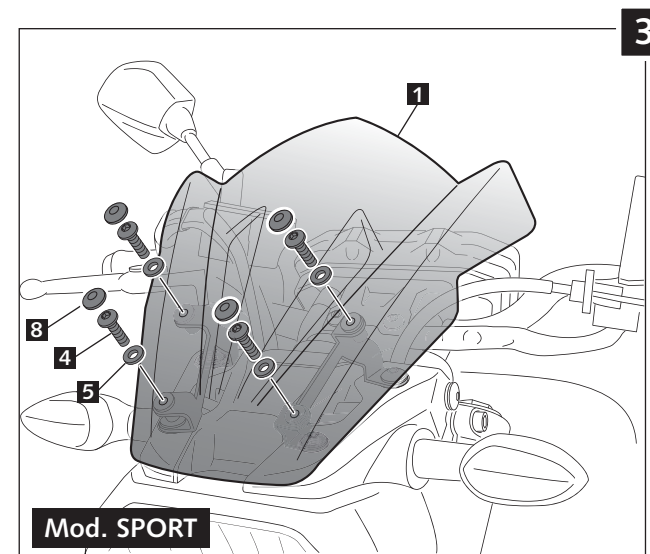

## MOUNTING INSTRUCTIONS

### WINDSHIELD FOR YAMAHA MT07

Mod. SPORT  
Ref.: 7015

Mod. TOURING  
Ref.: 7016

ID.		DESCRIPTION	QTY.
1		SPORT Windshield (ref.7015)	1
		TOURING Windshield (ref.7016)	
2		Right metal support	1
3		Left metal support	1
4		M5x16 ISO 7380 Allen screw	4
5		M5x0,5 Nylon washer	4
6		Silemblock M5	4
7		M6x25 ISO 7380 Allen screw	4
8		M5 ISO 7380 Screw cap	4