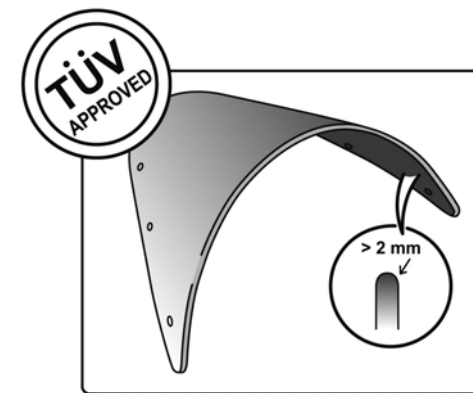

TECHNICAL FEATURES

ROUNDED CONTOUR-PROFILE

Check the ABE HOMOLOGATION document if the product is homologated for your motorcycle

TÜV APPROVED