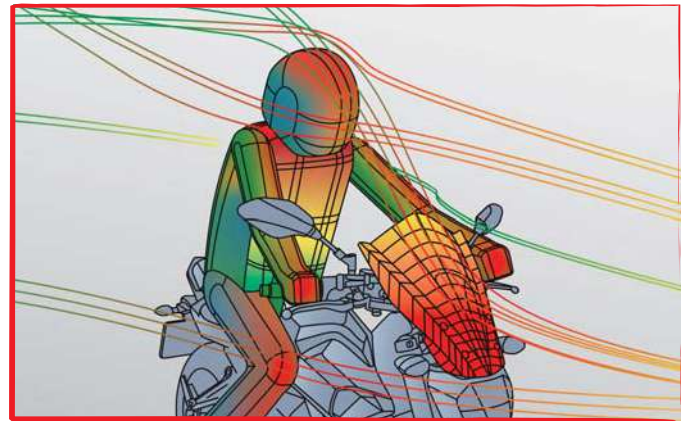

YAMAHA MT07

Ref.: 7016

TEST CONDITIONS

SPEED	150 km/h	93 mph
RIDER HEIGHT	1.8 m	5.9 ft
RIDER POSITION	Standard	

LATERAL WIND	No	
TEMPERATURE	20°C	68°F

MAX. PRESSURE

ORIGINAL SCREEN

FINAL RESULTS

HELMET AVERAGE PRESSURE
15,5 kg/cm ²
BODY AVERAGE PRESSURE
19,8 kg/cm ²

PUIG SCREEN

MIN. PRESSURE

FINAL RESULTS

HELMET AVERAGE PRESSURE
13,3 kg/cm ²
BODY AVERAGE PRESSURE
12,4 kg/cm ²

+25,8%

IMPROVED AERODYNAMIC WIND PROTECTION WITH PUIG SCREEN