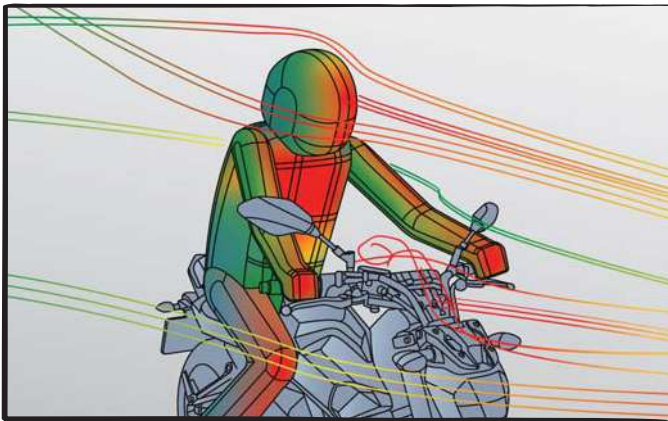

YAMAHA MT07

Ref.: 7016

TEST CONDITIONS

SPEED	150 km/h	93 mph
RIDER HEIGHT	1.8 m	5.9 ft
RIDER POSITION	Standard	

LATERAL WIND	No	
TEMPERATURE	20°C	68°F

MAX. PRESSURE

ORIGINAL SCREEN

FINAL RESULTS

HELMET AVERAGE PRESSURE
15,5 kg/cm ²
BODY AVERAGE PRESSURE
19,8 kg/cm ²

PUIG SCREEN

MIN. PRESSURE

FINAL RESULTS

HELMET AVERAGE PRESSURE
13,3 kg/cm ²
BODY AVERAGE PRESSURE
12,4 kg/cm ²

+25,8%

IMPROVED AERODYNAMIC WIND PROTECTION WITH PUIG SCREEN