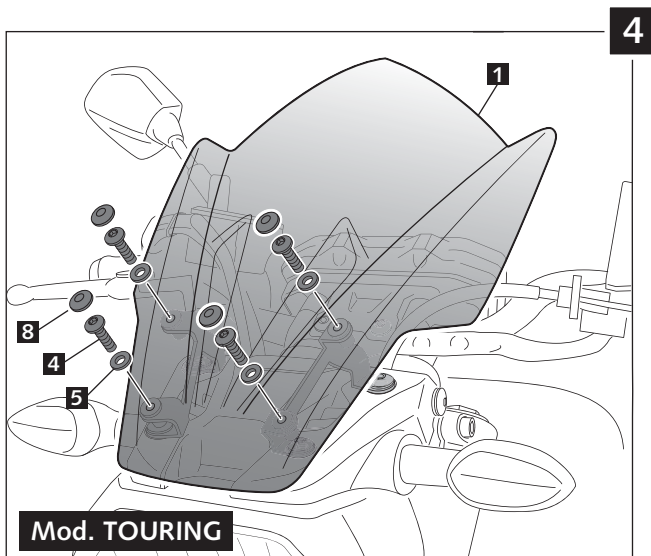

MOUNTING INSTRUCTIONS

WINDSHIELD FOR YAMAHA MT07

Mod. SPORT
Ref.: 7015

Mod. TOURING
Ref.: 7016

ID.		DESCRIPTION	QTY.
1		SPORT Windshield (ref.7015)	1
		TOURING Windshield (ref.7016)	
2		Right metal support	1
3		Left metal support	1
4		M5x16 ISO 7380 Allen screw	4
5		M5x0,5 Nylon washer	4
6		Silemblock M5	4
7		M6x25 ISO 7380 Allen screw	4
8		M5 ISO 7380 Screw cap	4