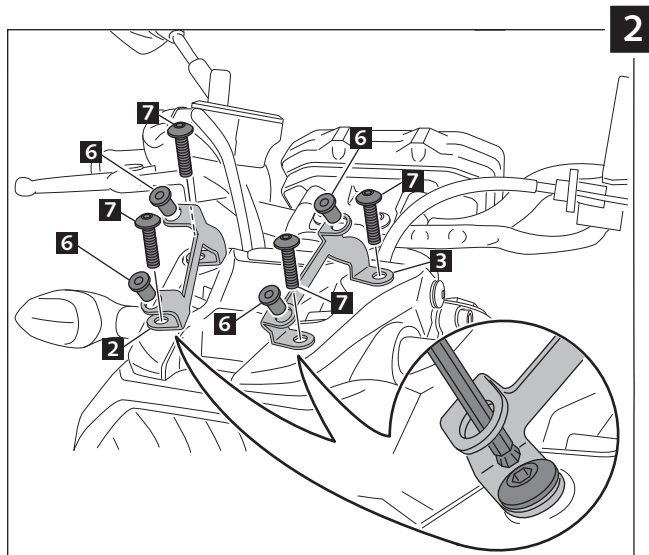

MOUNTING INSTRUCTIONS

WINDSHIELD FOR YAMAHA MT07

Mod. SPORT
Ref.: 7015

Mod. TOURING
Ref.: 7016

ID.		DESCRIPTION	QTY.
1		SPORT Windshield (ref.7015)	1
		TOURING Windshield (ref.7016)	
2		Right metal support	1
3		Left metal support	1
4		M5x16 ISO 7380 Allen screw	4
5		M5x0,5 Nylon washer	4
6		Silemblock M5	4
7		M6x25 ISO 7380 Allen screw	4
8		M5 ISO 7380 Screw cap	4