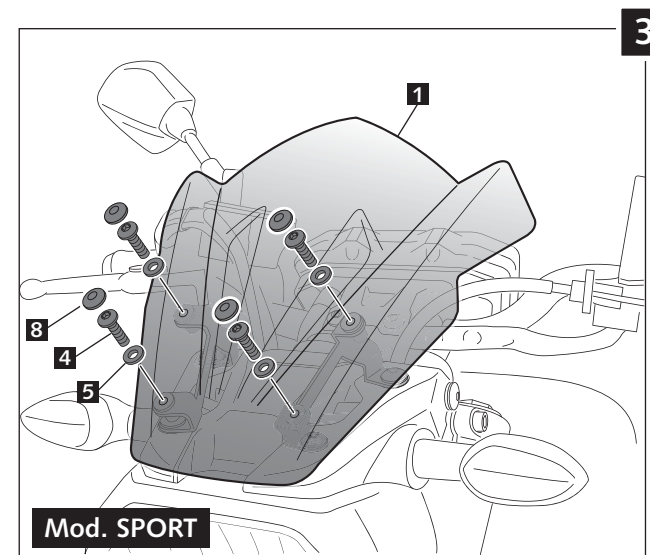

MOUNTING INSTRUCTIONS

WINDSHIELD FOR YAMAHA MT07

Mod. SPORT
Ref.: 7015

Mod. TOURING
Ref.: 7016

ID.		DESCRIPTION	QTY.
1		SPORT Windshield (ref.7015)	1
		TOURING Windshield (ref.7016)	
2		Right metal support	1
3		Left metal support	1
4		M5x16 ISO 7380 Allen screw	4
5		M5x0,5 Nylon washer	4
6		Silemblock M5	4
7		M6x25 ISO 7380 Allen screw	4
8		M5 ISO 7380 Screw cap	4