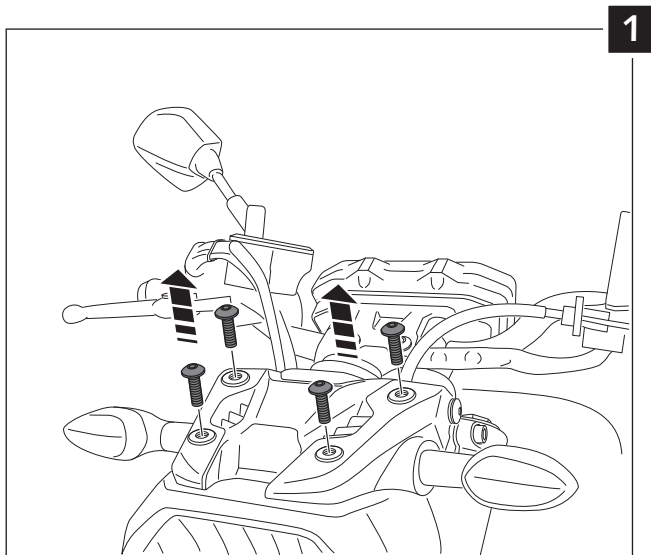

MOUNTING INSTRUCTIONS

WINDSHIELD FOR YAMAHA MT07

Mod. SPORT
Ref.: 7015

Mod. TOURING
Ref.: 7016

ID.		DESCRIPTION	QTY.
1		SPORT Windshield (ref.7015)	1
		TOURING Windshield (ref.7016)	
2		Right metal support	1
3		Left metal support	1
4		M5x16 ISO 7380 Allen screw	4
5		M5x0,5 Nylon washer	4
6		Silemblock M5	4
7		M6x25 ISO 7380 Allen screw	4
8		M5 ISO 7380 Screw cap	4