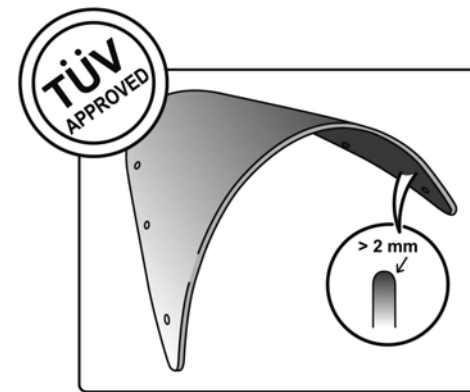

TECHNICAL FEATURES

ROUNDED CONTOUR-PROFILE

Check the ABE HOMOLOGATION document if the product is homologated for your motorcycle

TÜV APPROVED