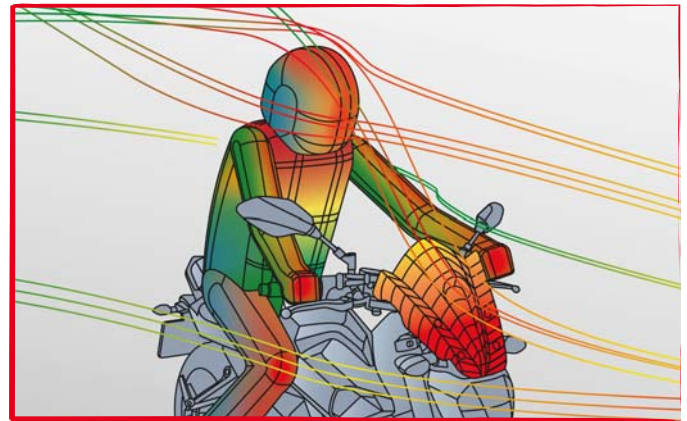

PUIG SCREEN

FINAL RESULTS

HELMET AVERAGE PRESSURE
14,3 kg/cm²
BODY AVERAGE PRESSURE
13,6 kg/cm²

MIN. PRESSURE

+19,5%

IMPROVED AERODYNAMIC WIND PROTECTION WITH PUIG SCREEN

Without losing Cx Sin perdre Cx