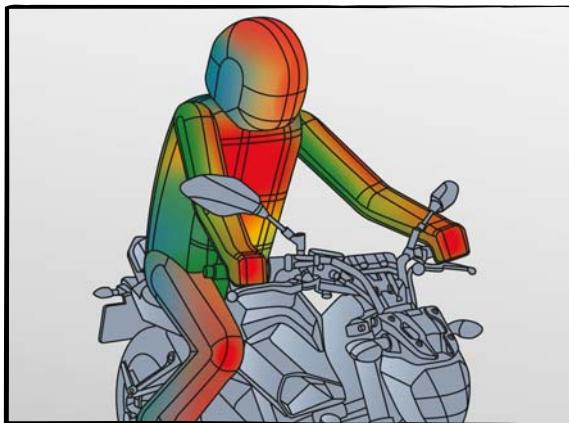

### TEST CONDITIONS

SPEED	150 km/h	93 mph
RIDER HEIGHT	1.8 m	5.9 ft
RIDER POSITION	Standard	

LATERAL WIND	No	
TEMPERATURE	20°C	68°F

MAX. PRESSURE

### ORIGINAL SCREEN