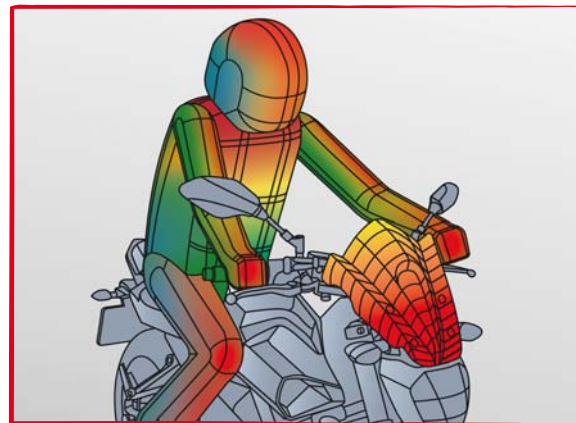

PUIG SCREEN

FINAL RESULTS

HELMET AVERAGE PRESSURE
14,3 kg/cm²
BODY AVERAGE PRESSURE
13,6 kg/cm²

MIN. PRESSURE

+19,5%

IMPROVED AERODYNAMIC WIND PROTECTION WITH PUIG SCREEN

Without losing Cx Sin perdre Cx