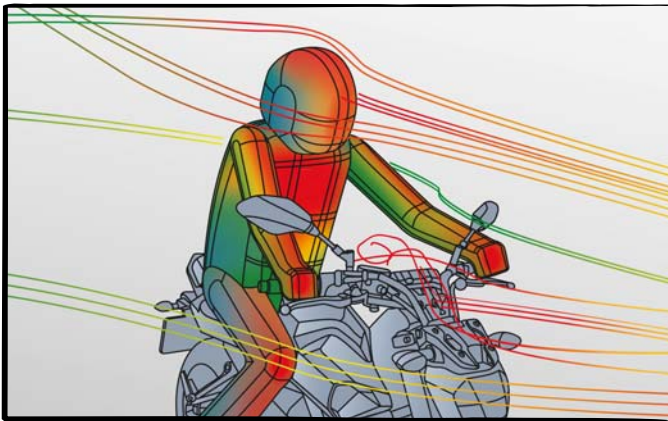

### TEST CONDITIONS

SPEED	150 km/h	93 mph
RIDER HEIGHT	1.8 m	5.9 ft
RIDER POSITION	Standard	

LATERAL WIND	No	
TEMPERATURE	20°C	68°F

MAX. PRESSURE

### ORIGINAL SCREEN