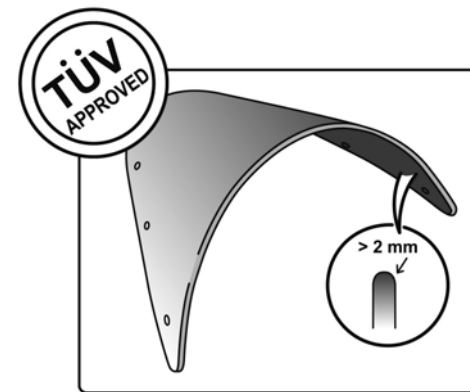

## TECHNICAL FEATURES

ROUNDED CONTOUR-PROFILE

Check the ABE HOMOLOGATION document if the product is homologated for your motorcycle

TÜV APPROVED